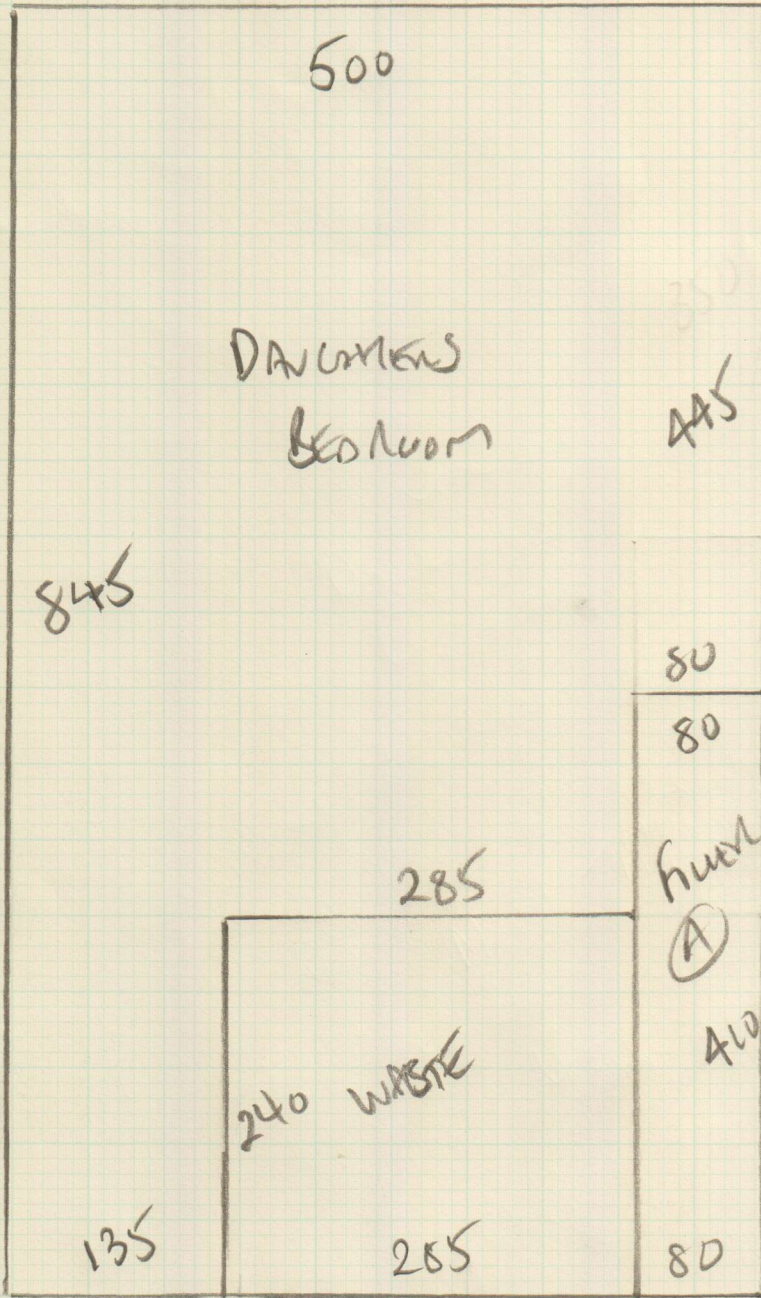

Job No: F24865  
 Name: AMELIA A CARTER  
 Address: 19 CADOGAN LANE  
 SW1X 9DP  
 Tel:  
 Sheet: 1 of 3

845  
 Lulworth LW32  
 (icing sugar)  
 PLAN 845 x 500  
 MASTER BED 585 x 500  
 GUEST BED 440 x 500  
 1870 x 500

935m<sup>2</sup>

Lulworth LW33  
 SONS BED 305 x 410  
 12.20m<sup>2</sup> ventura  
 opa 1

(Alison)

BASEMENT

BATHROOM

Job No: F-24865

Name: AMEUA CARTER INTERIORS

Address: 19 CASOGAN LANE  
SW1X 9DP

Tel:

Sheet: 2 of 3

FIRST FLOOR

Job No: F24865  
 Name: AMELIA CARPET INTERIORS  
 Address: 19 CADOGAN LANE  
 SW1X 9DP  
 Tel:  
 Sheet: 3 of 3