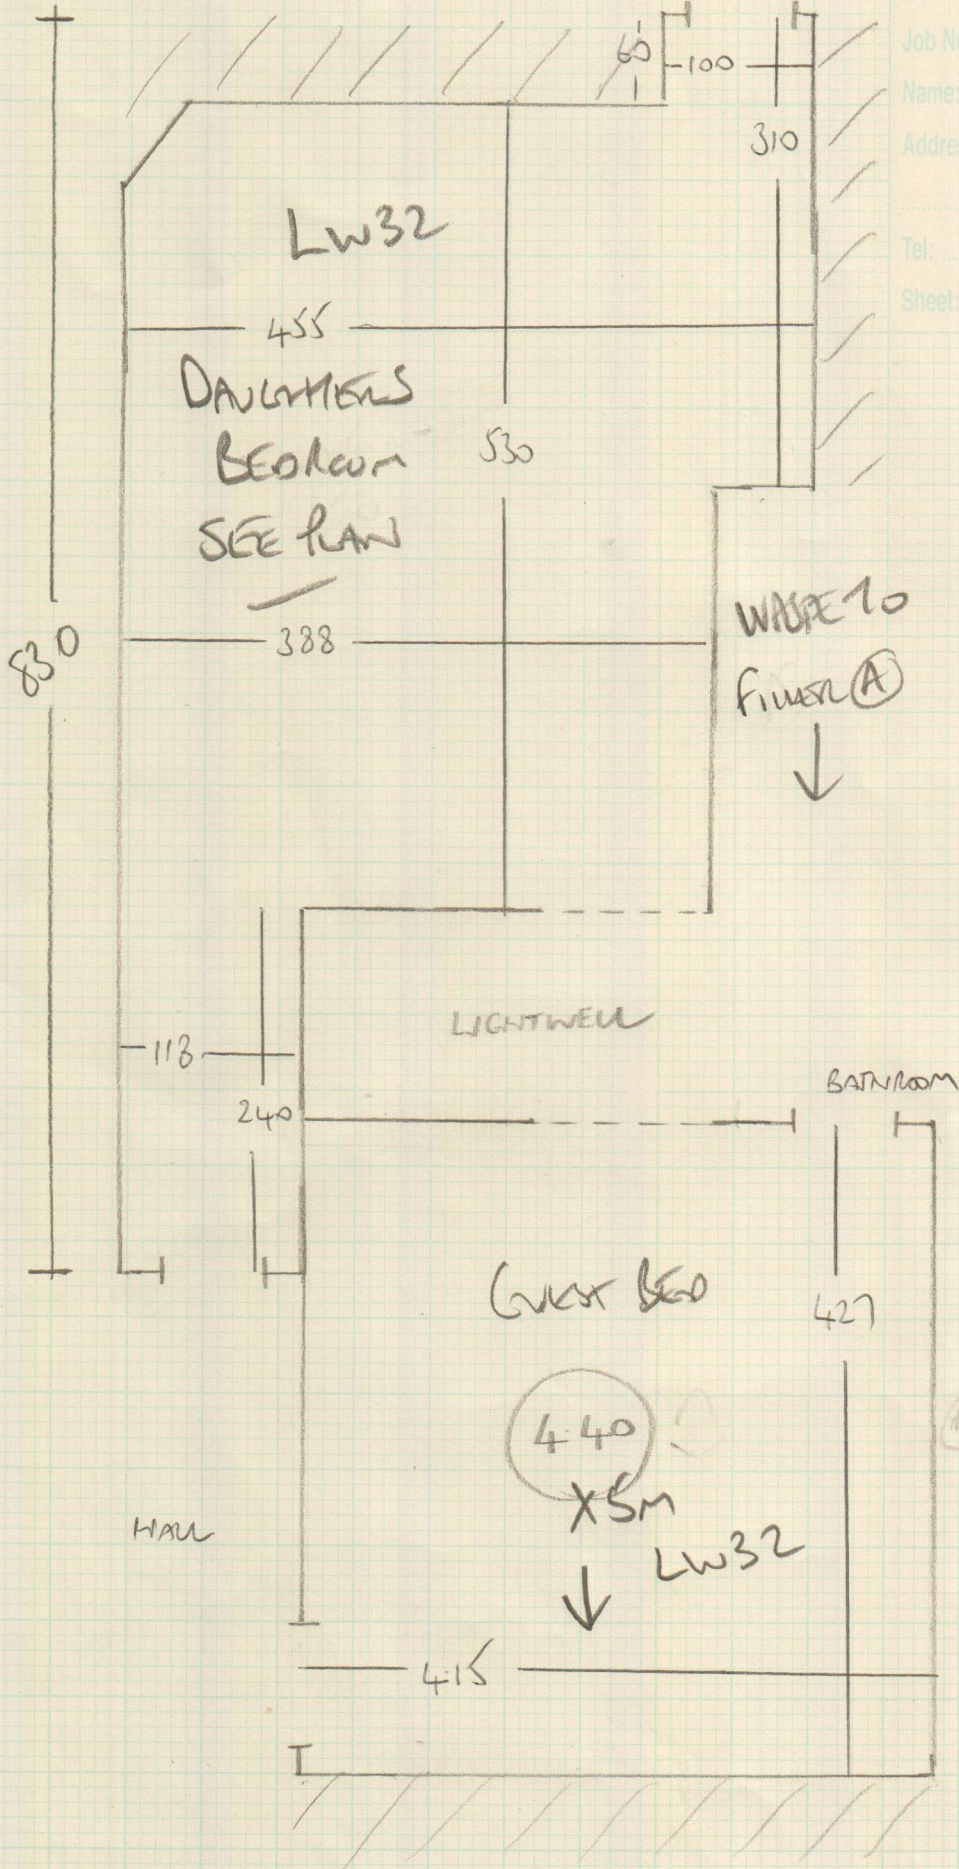

Job No: F24865  
 Name: AMELIA A CARTER  
 Address: 19 CADOGAN LANE  
 SW1X 9DP  
 Tel:  
 Sheet: 1 of 3

845  
 Lulworth LW32  
 (icing sugar)  
 PLAN 845 x 500  
 MASTER BED 585 x 500  
 GUEST BED 440 x 500  
 1870 x 500

935m<sup>2</sup>

Lulworth LW33  
 SONS BED 305 x 410  
 12.20m<sup>2</sup> ventura  
 opa 1

(Alison)

BASEMENT

BATHROOM

Job No: F-24865

Name: AMEUA CARTER INTERIORS

Address: 19 CASOGAN LANE  
SW1X 9DP

Tel:

Sheet: 2 of 3

FIRST FLOOR

Job No: F24865  
 Name: AMELIA CARPET INTERIORS  
 Address: 19 CADOGAN LANE  
 SW1X 9DP  
 Tel:  
 Sheet: 3 of 3