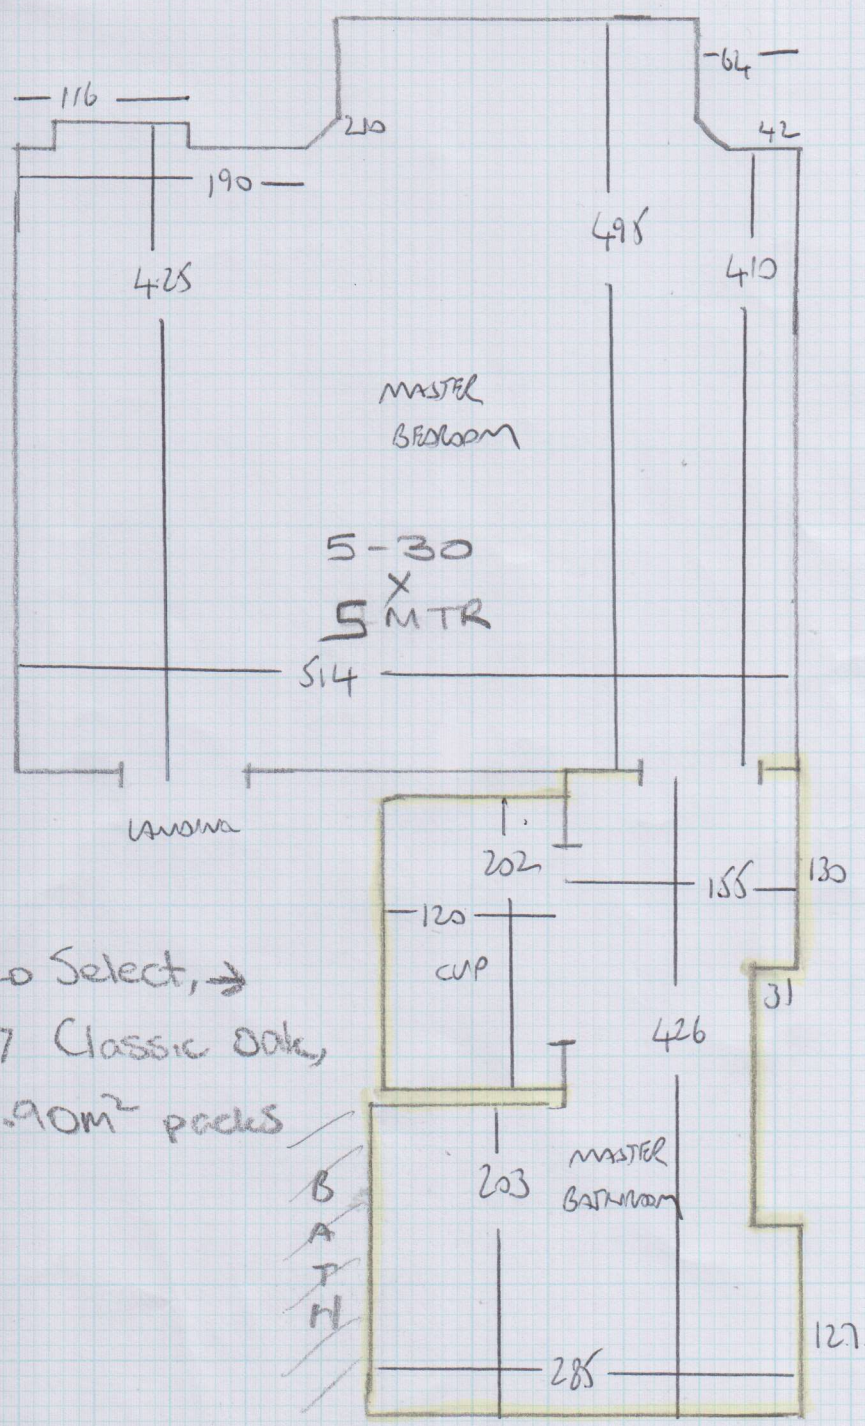

Job No: F24870
 Name: TRUSLER
 Address: 75 ADDISON GARDEN
 W14 0AT
 Tel:
 Sheet: 1 of 1

Moduleo Select, →
 24837 Classic Oak,
 4 x 3.90m² packs

B
A
T
H