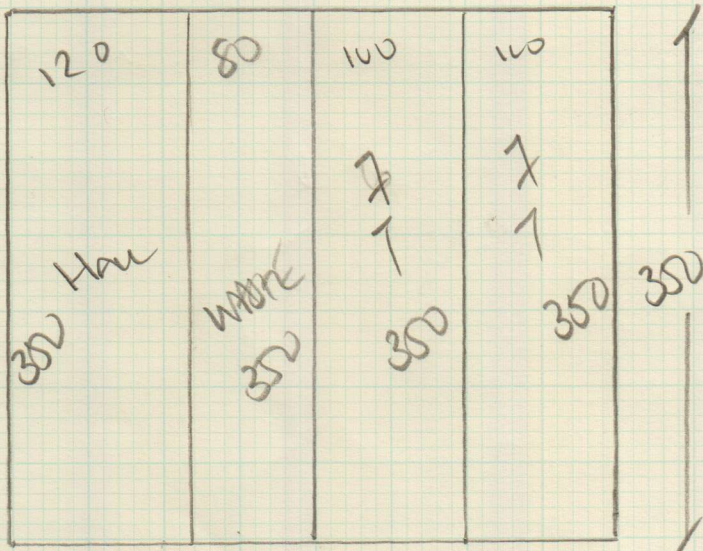

# Comments

Job No: F24877  
 Name: Brown  
 Address: 5151 DIONIS ROAD  
 SW6 AVB  
 Tel:  
 Sheet: 1 of 2

TRALEE 50  
 (TRA - 5081)  
 350 x 400

14m<sup>2</sup>

(STAR TWIST)  
 ELITE  
 SILVER 870

\* Will Need Access to PT from FAT Downstairs \*  
 \* To Install DYNAMIC \*

# Comments

F24877

~~110~~

Job No

Name

Brown

Address

51 51 Dions Road  
SW6 4UB

Tel

Sheet

2 of 2

Til hat Downway

D/W ?

River

NEED ACCESS TO

45 x 73

Comments

Have 305

SOVANE EDGE  
93cm

93  
MAT

90  
+

FLOOR

COULD DO WITH NEW THRESHOLD - ADVISED CUSTOMER TO GET BUILDERS TO FIT NEW ONE