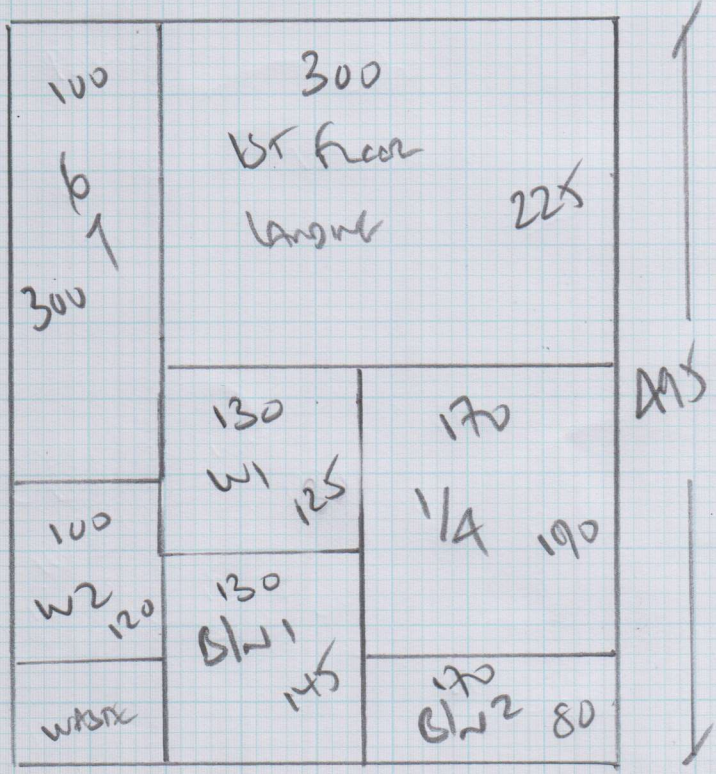

Job No: f24882
 Name: OAKLEY
 Address: 8 LEXHAM CONSUMERS
 W8 5JA
 Tel:
 Sheet: 1 of 2

Finelooop
 Colour - 497 - Maple

$$\frac{495 \times 400}{}$$

19.80m²

Job No: F24882
 Name: OAKLEY
 Address: 8 LEXHAM GARDENS
 MANS
 Tel: W8 5JQ
 Sheet: 2 of 2

CAP + SAND
 2 x BLUSES

↓
 To Hall

Bl² 70 x 150

Bl¹ 50 x 120

w2 105 x 86

w1 80 x 115

61
 AS x 80 ↓