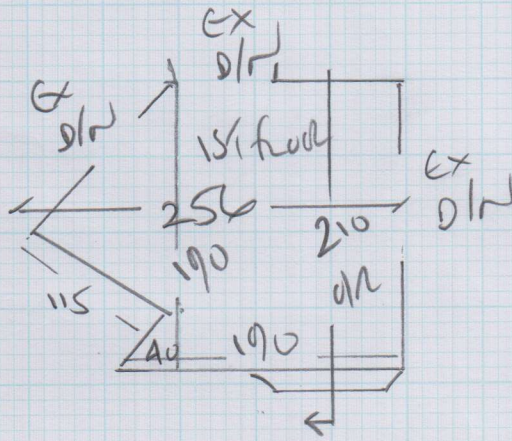

Job No: f24882
 Name: OAKLEY
 Address: 8 LEXHAM CONSUMERS
 W8 5JA
 Tel:
 Sheet: 1 of 2

Finelooop
 Colour - 497 - Maple

$$\frac{495 \times 400}{}$$

19.80m²

Job No: F24882
 Name: OAKLEY
 Address: 8 LEXHAM GARDENS
 MANS
 Tel: W8 5JQ
 Sheet: 2 of 2

CAP + SAND
 2 x BLUSES

↓
 To Hall

Bl² 70 x 150

Bl¹ 50 x 120

w2 105 x 86

w1 80 x 115

61
 AS x 80 ↓