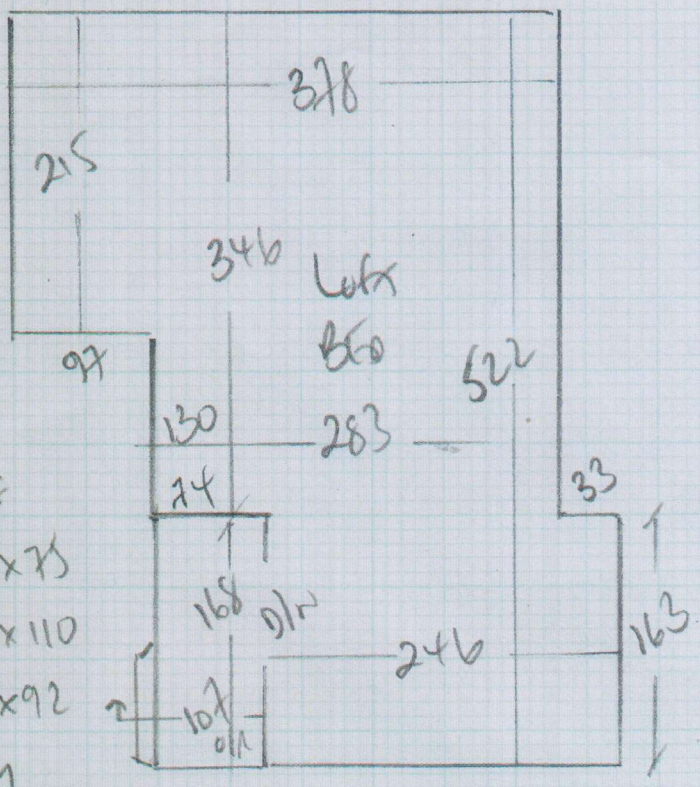

F24884

~~F23570~~

Job No:  
Name: LEMS  
Address: 89 EVANSWAY  
SWILLBUX

Tel:  
Site: 2 of 2

1 of 1

- w3 67x75
- w2 78x110
- w1 70x92

81  
46x83

NEW STRIP  
MDF BASE

WOOD TH TO BE REMOVED!

POUNCE A:

111  
45x75  
TO HALL

23m<sup>2</sup> PRO  
32m<sup>2</sup> U/LAY

E123-75

ENGINEERED WOOD  
ON STRIPS - NO NAILING  
90° TREADS KEYS

Claire Lewis 84a

hotmail.com