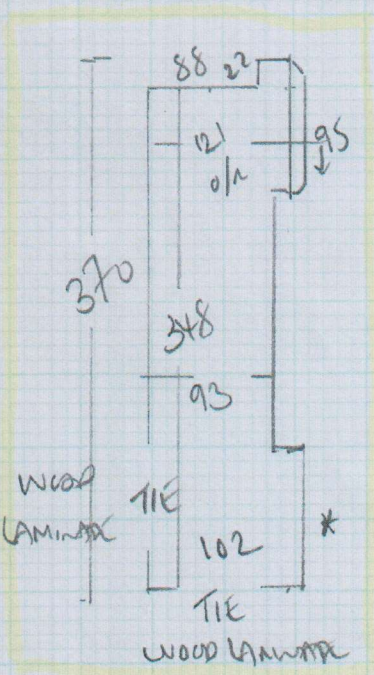

F24884

~~F23570~~

Job No:  
Name: LEMS  
Address: 89 EVANSWAY  
SWILLBUX

Tel:  
Site: 2 of 2

1 of 1

- w3 67x75
- w2 78x110
- w1 70x92

81  
46x83

NEW STRIP  
MDF BASE

WOOD TH TO BE REMOVED!

POUNCE A:

111  
45x75  
TO HALL

23m<sup>2</sup> PRO  
32m<sup>2</sup> U/LAY

E123-75

ENGINEERED WOOD  
ON STRIPS - NO NAILING  
90° TREADS KEYS

Claire Lewis 84a

hotmail.com