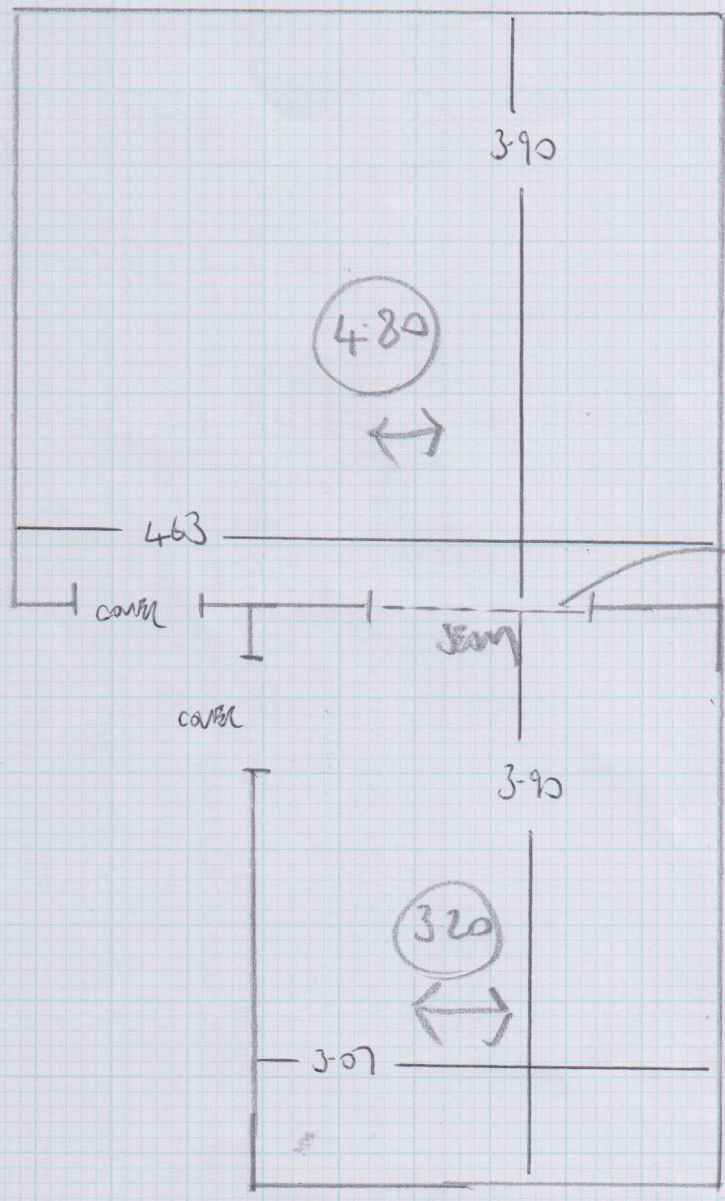

Job No: F24905
 Name: LOWREY
 Address: 20 WALLAMBE RD
 SWS ORF
 Tel:
 Sheet: 1 of 1

18/05

4.80
 3.20

 8.00m x 4.00m
 = 32m²

Seagrass Original
 - FSG 7101