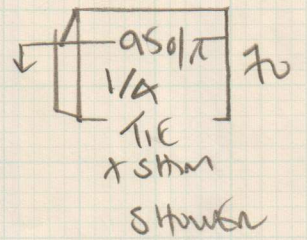

Job No: F24906
 Name: VAL LUMA
 Address: TEL FAR
 1 BATHURST ST
 Tel: W6 804
 Sheet: 1 of 2

510

Fineroot
 Colour to confirm
 No 491

$510 \times 400 = 204000$

Job No: F24906
 Name: VAL WUMA
 Address: Tel LAT
 1 BUNNERS ST
 W6 80 Y
 Tel: W6 80 Y
 Sheet: 2 of 2

front door
 !! REQUIRES !!
 EASING !!

Top

W1 90 x 115
 W2 70 x 70

17
 45 x 70

W3 60 x 80
 W4 70 x 96 CLOSE
 W5 60 x 65 COVERED

17
 45 x 67

W6 60 x 76
 W7 68 x 99
 W8 62 x 70
 B1 45 x 90 CAP + BAND

*