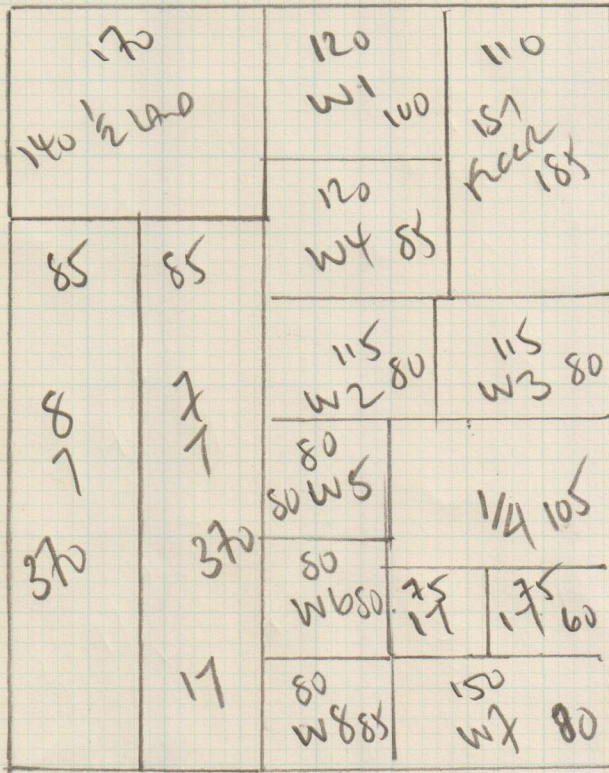

Job No: F24906
 Name: VAL LUMA
 Address: TEL FAR
 1 BATHURST ST
 Tel: W6 804
 Sheet: 1 of 2

510

Fineroot
 Colour to confirm
 No 491

$510 \times 400 = 204000$

Job No: F24906
 Name: VAL WUMA
 Address: Tel LAT
 1 BUNNERS ST
 W6 80 Y
 Tel: W6 80 Y
 Sheet: 2 of 2

front door
 !! REQUIRES !!
 EASING !!

Top

W1 90 x 115
 W2 70 x 70

17
 45 x 70

W3 60 x 80
 W4 70 x 96 CLOSE
 W5 60 x 65 COVERED

17
 45 x 67

W6 60 x 76
 W7 68 x 99
 W8 62 x 70
 B1 45 x 90 CAP + BAND

*