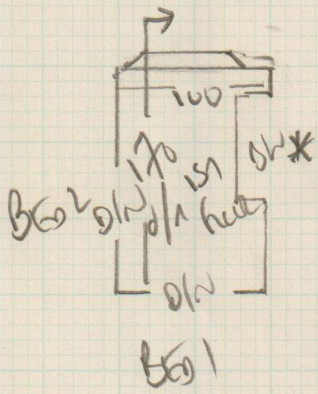

Job No: F24906
 Name: VAL LUMA
 Address: TEL FAR
 1 BATHURST ST
 Tel: W6 804
 Sheet: 1 of 2

510

Fineroot
 Colour to confirm
 No 491

$510 \times 400 = 204000$

Job No: F24906
 Name: VAL WUMA
 Address: Tel LAT
 1 BUNNERS ST
 W6 80 Y
 Tel: W6 80 Y
 Sheet: 2 of 2

front door
 !! REQUIRES !!
 EASING !!

Top

W1 90 x 115
 W2 70 x 70

17
 45 x 70

W3 60 x 80
 W4 70 x 96 CLOSE
 W5 60 x 65 COVERED

17
 45 x 67

W6 60 x 76
 W7 68 x 99
 W8 62 x 70
 B1 45 x 90 CAP + BAND

*