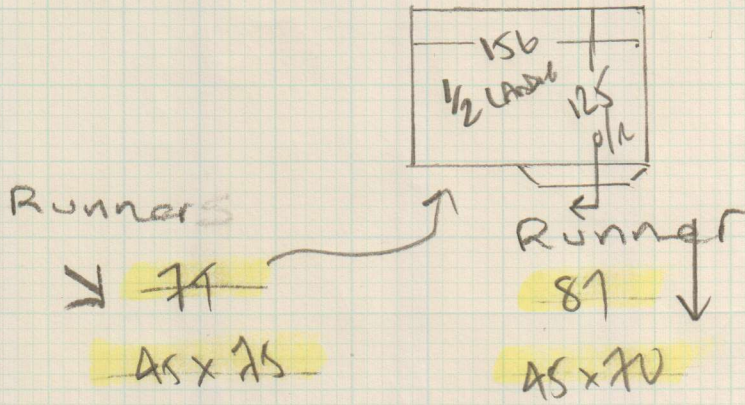

Job No: F24906
 Name: VAL LUMA
 Address: TEL FAR
 1 BATHURST ST
 Tel: W6 804
 Sheet: 1 of 2

510

Fineroot
 Colour to confirm
 No 491

$510 \times 400 = 204000$

Job No: F24906
 Name: VAL WUMA
 Address: Tel LAT
 1 BUNNERS ST
 W6 80 Y
 Tel: W6 80 Y
 Sheet: 2 of 2

front door
 !! REQUIRES !!
 EASING !!

Top

W1 90 x 115
 W2 70 x 70

17
 45 x 70

W3 60 x 80
 W4 70 x 96 CLOSE
 W5 60 x 65 COVERED

17
 45 x 67

W6 60 x 76
 W7 68 x 99
 W8 62 x 70
 B1 45 x 90 CAP + BAND

*