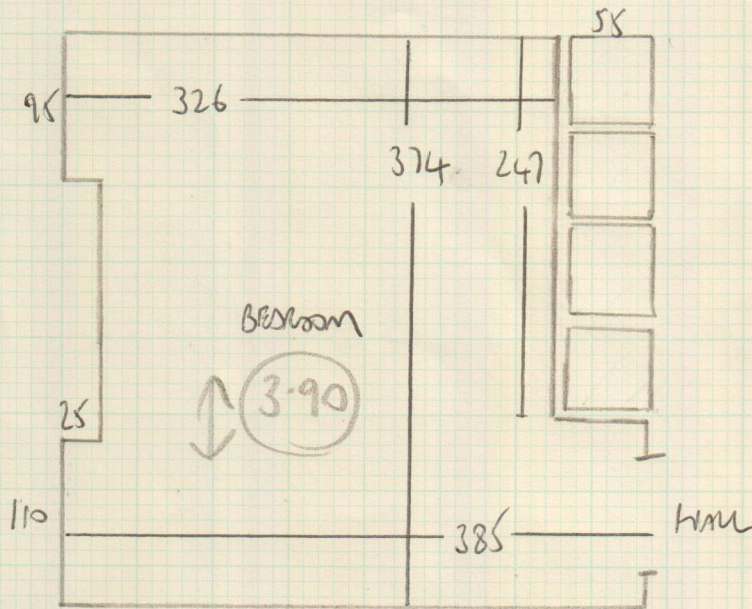

Job No: F24918
 Name: MATTHEWS
 Address: 1 VERNON MANSIONS
 QUEENS CLUB CONNS W14 9TQ
 Tel:
 Sheet: 1 of 2

3.90
 2.40
 4.20
 5.20

 15.70m x 4.00m
 = 62.8m²

Job No: F24918
Name: MATTHEWS
Address: IVERNON MANSIONS
QUEBENS CLUB GONS W/4 9TQ
Tel:
Sheet: 2 of 2