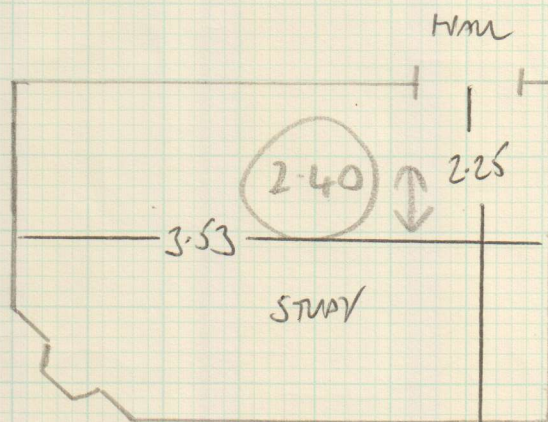

Job No: F24918
 Name: MATTHEWS
 Address: 1 VERNON MANSIONS
 QUEENS CLUB CONNS W14 9TQ
 Tel:
 Sheet: 1 of 2

3.90
 2.40
 4.20
 5.20

 15.70m x 4.00m
 = 62.8m²

Job No: F24918
Name: MATTHEWS
Address: IVERNON MANSIONS
QUEBENS CLUB GONS W/4 9TQ
Tel:
Sheet: 2 of 2