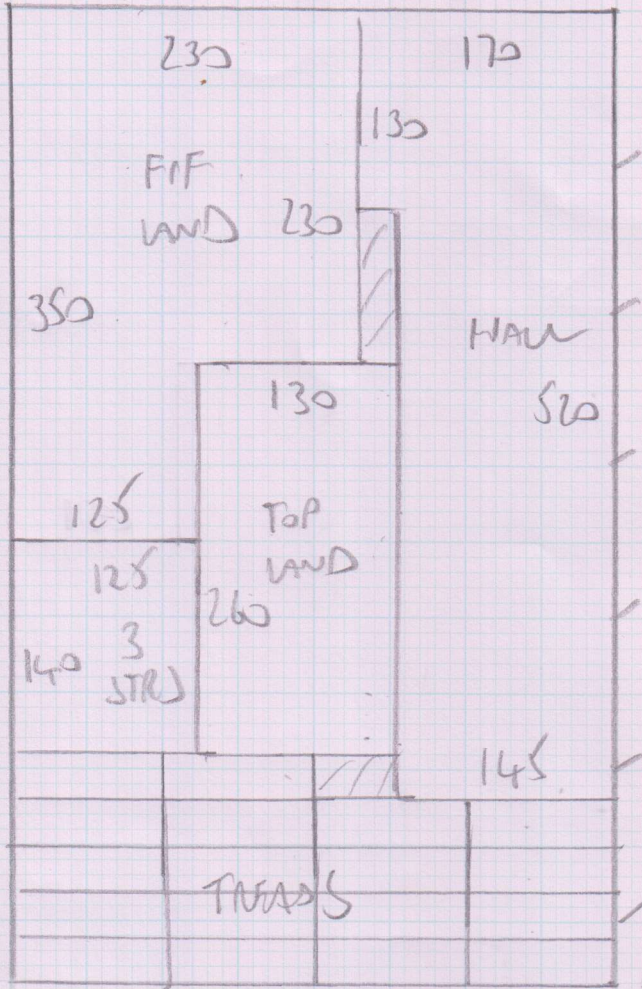

Job No: F24936
 Name: FITZGERALD
 Address: 26 LOWER ADDISON CND
 W14 8SQ
 Tel:
 Sheet: 1 of 2

SOUTH PACIFIC
 - KIRIBATI

640 x 400
 = 25.60 m²

COST £27.49 m²

3

Job No: F24936
 Name: FITZGERALD
 Address: 26 LOWER ADDISON CANS
 W14 8BQ
 Tel:
 Sheet: 2 of 2

3 STRS .93