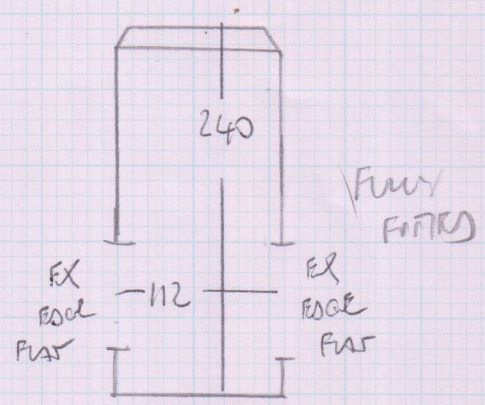

Job No: F24936
 Name: FITZGERALD
 Address: 26 LOWER ADDISON CND
 W14 8SQ
 Tel:
 Sheet: 1 of 2

SOUTH PACIFIC
 - KIRIBATI

640 x 400
 = 25.60 m²

COST £27.49 m²

3

Job No: F24936
 Name: FITZGERALD
 Address: 26 LOWER ADDISON CANS
 W14 8BQ
 Tel:
 Sheet: 2 of 2

3 STRS .93