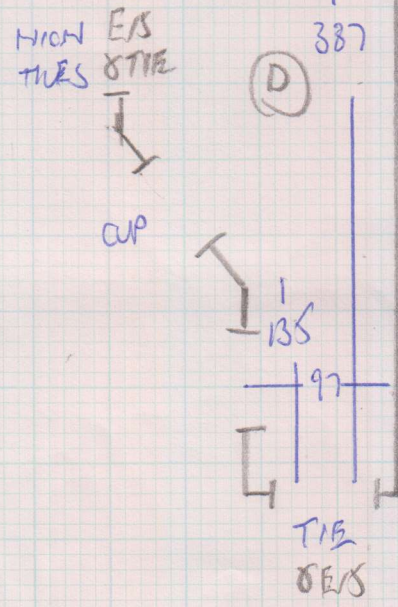

Job No: F2494
 Name: MAINSON
 Address: TOP FLOOR
 31 HESTELCOMBE AVE SW6
 Tel:
 Sheet: 1 OF 3

DUBAI
 BLONDE
 20/1319

8.00 x 5.00
 = 40M²

LIVING ROOM - 4.00m x 3.00m = 12.00M² 1.80m x 1.20m = 2.16M²
 FIT. BED - 3.90m x 4.00m = 15.60M² 2.00m x 1.00m = 2.00M²
 TOP MID - 2.20m x 2.20m = 4.84M² 1.50m x 1.50m = 2.25M²
 TOP END - 2.20m x 2.20m = 4.84M² 1.00m x 1.00m = 1.00M²

NATIONAL LOOP KITCHEN TILING

FIRST FLOOR

Job No: F24941
 Name: MATTHEW
 Address: TOP FLOOR -
 31 WESTERCOMBE AVE SW6 5UL
 Tel:
 Sheet: 2 of 3

* CARPET FROM SMALL BED ROOM IN LIVING ROOM - KEEP. CLIENT WANTS TO USE IN LOFT SPACE.
 ✓ NATURAL LOOP BRIAR TWATCH 4-65 x 5MTR

Job No: F24941
 Name: MATNISON
 Address: Top floor
 31 NESTERCOMBE AVE SW6 5LL
 Tel:
 Sheet: 3 of 3

TOP FLOOR

NATURAL LOOP
 BRIAR THATCH
 2-80 x 3-66

NATURAL LOOP
 BRIAR THATCH
 3-40 x 3-66