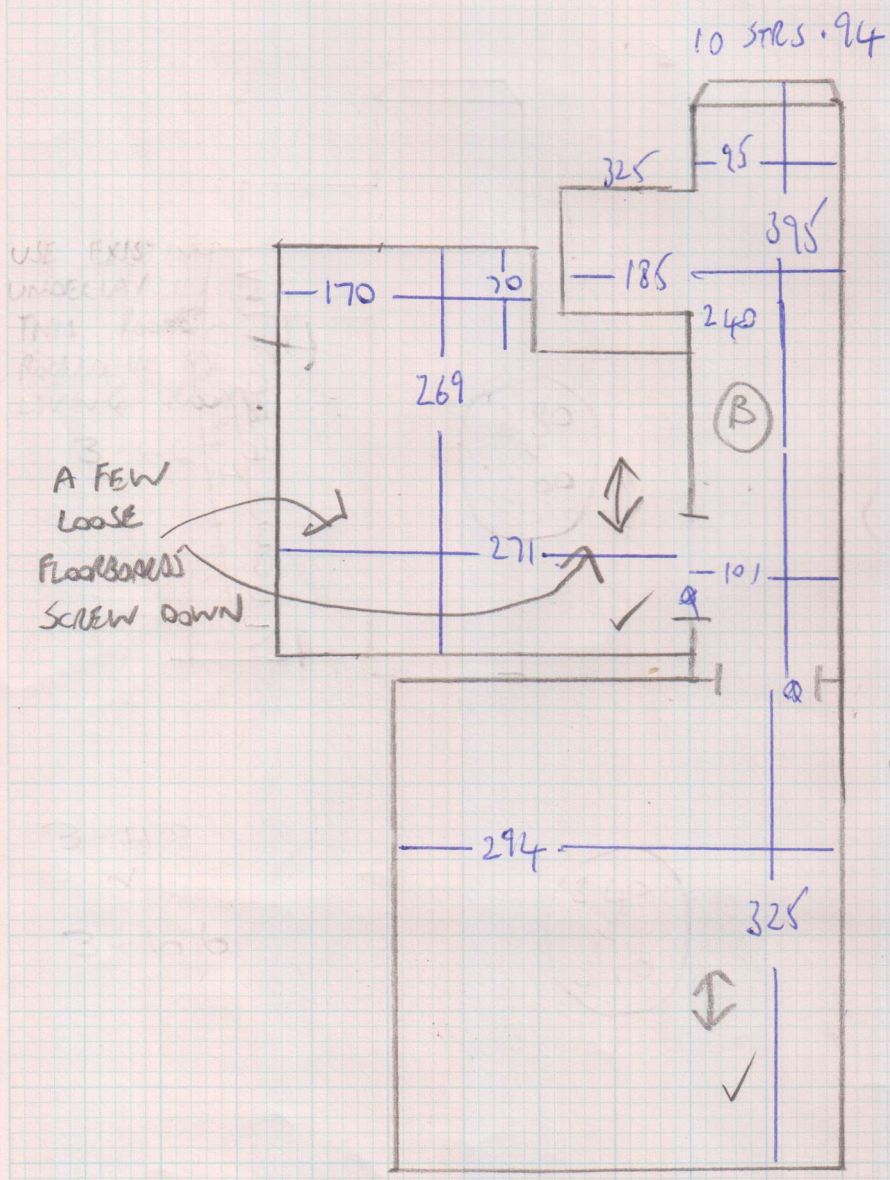

Job No: F2494
 Name: MAINSON
 Address: TOP FLOOR
 31 HESTELCOMBE AVE SW6
 Tel:
 Sheet: 1 OF 3

DUBAI
 BLONDE
 20/1319

8.00 x 5.00
 = 40M²

LIVING ROOM - 4.00m x 3.00m = 12.00M² 1.80m x 1.20m = 2.16M²
 FIT. BED - 3.90m x 4.00m = 15.60M² 2.00m x 1.00m = 2.00M²
 TOP MID - 2.20m x 2.20m = 4.84M² 1.50m x 1.50m = 2.25M²
 TOP END - 2.20m x 2.20m = 4.84M² 1.00m x 1.00m = 1.00M²

NATIONAL LOOP KITCHEN TILING

FIRST FLOOR

Job No: F24941
 Name: MATTHEW
 Address: TOP FLOOR -
 31 WESTERCOMBE AVE SW6 5UL
 Tel:
 Sheet: 2 of 3

* CARPET FROM SMALL BED ROOM IN LIVING ROOM - KEEP. CLIENT WANTS TO USE IN LOFT SPACE.
 ✓ NATURAL LOOP BRIAR TWATCH 4-65 x 5MTR

Job No: F24941
 Name: MATNISON
 Address: Top floor
 31 NESTERCOMBE AVE SW6 5LL
 Tel:
 Sheet: 3 of 3

TOP FLOOR

NATURAL LOOP
 BRIAR THATCH
 2-80 x 3-66

NATURAL LOOP
 BRIAR THATCH
 3-40 x 3-66