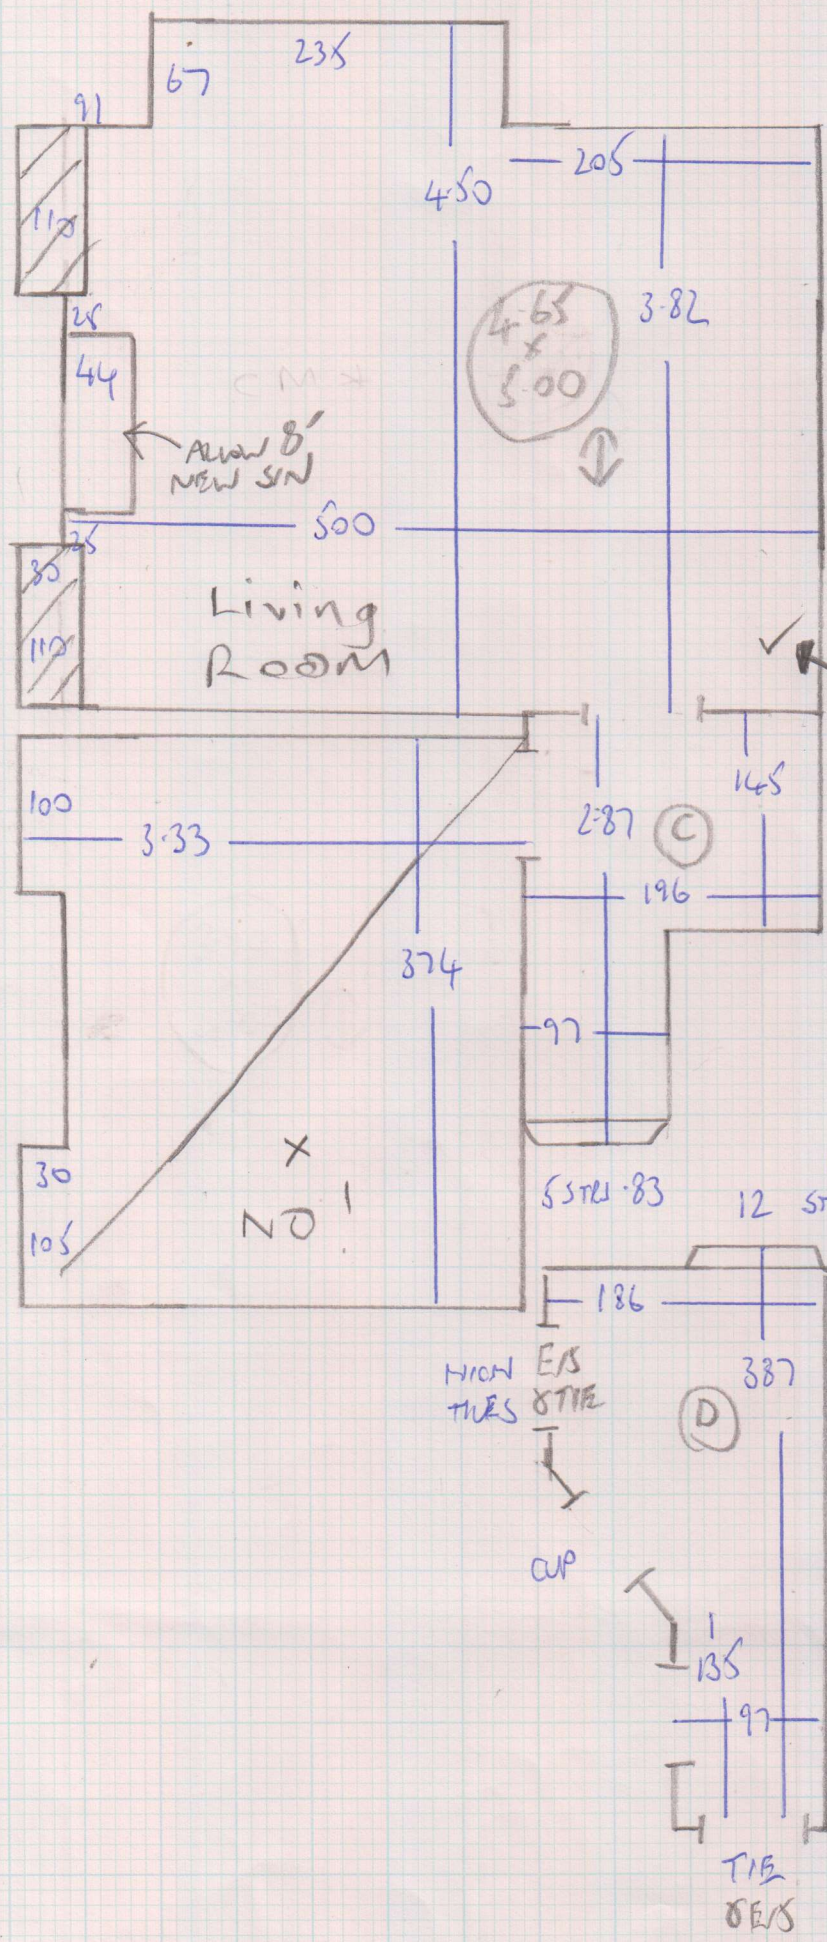

Job No: F2494
 Name: MAINSON
 Address: TOP FLOOR
 31 HESTELCOMBE AVE SW6
 Tel:
 Sheet: 1 OF 3

DUBAI
 BLONDE
 20/1319

8.00 x 5.00
 = 40M²

LIVING ROOM - 4.00m x 3.00m = 12.00M² 1.80m x 1.20m = 2.16M²
 FIT. BED - 3.90m x 4.00m = 15.60M² 2.00m x 1.00m = 2.00M²
 TOP MID - 2.20m x 2.20m = 4.84M² 1.50m x 1.50m = 2.25M²
 TOP END - 2.20m x 2.20m = 4.84M² 1.00m x 1.00m = 1.00M²

NATIONAL LOOP KITCHEN TILING

FIRST FLOOR

Job No: F24941
 Name: MATTHEW
 Address: TOP FLOOR -
 31 WESTERCOMBE AVE SW6 5UL
 Tel:
 Sheet: 2 of 3

* CARPET FROM SMALL BED ROOM IN LIVING ROOM - KEEP. CLIENT WANTS TO USE IN LOFT SPACE.
 ✓ NATURAL LOOP BRIAR TWATCH 4-65 x 5MTR

Job No: F24941
 Name: MATNISON
 Address: Top floor
 31 NESTERCOMBE AVE SW6 5LL
 Tel:
 Sheet: 3 of 3

TOP FLOOR

NATURAL LOOP
 BRIAR THATCH
 2-80 x 3-66

NATURAL LOOP
 BRIAR THATCH
 3-40 x 3-66