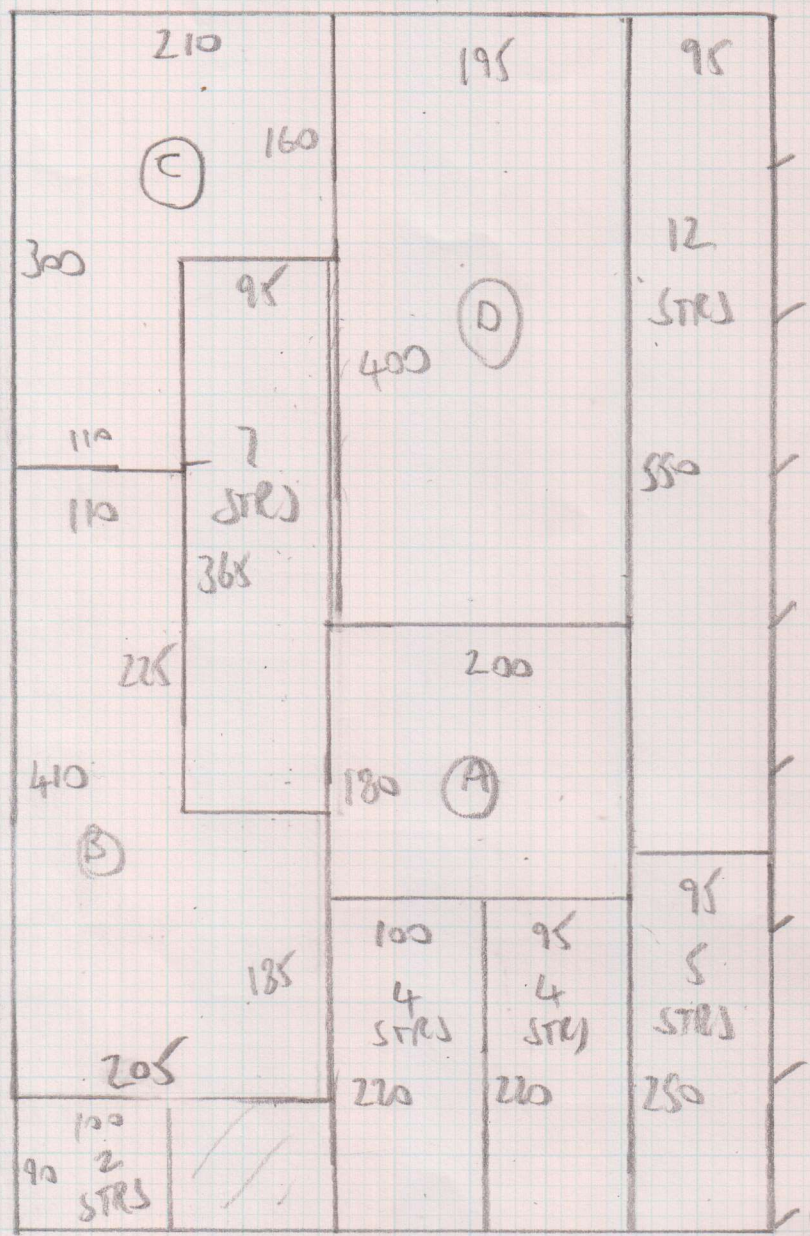

Job No: F2494
 Name: MAINSON
 Address: TOP FLOOR
 31 HESTELCOMBE AVE SW6
 Tel:
 Sheet: 1 OF 3

DUBAI
 BLONDE
 20/1319

8.00 x 5.00
 = 40M²

LIVING ROOM - 4.00m x 3.00m = 12.00M² 1.80m x 1.20m = 2.16M²
 FIT. BED - 3.90m x 4.00m = 15.60M² 2.00m x 1.00m = 2.00M²
 TOP MID - 2.20m x 2.20m = 4.84M² 1.50m x 1.50m = 2.25M²
 TOP END - 2.20m x 2.20m = 4.84M² 1.00m x 1.00m = 1.00M²

NATIONAL LOOP KITCHEN TILING

FIRST FLOOR

Job No: F24941
 Name: MATTHEW
 Address: TOP FLOOR -
 31 WESTERCOMBE AVE SW6 5UL
 Tel:
 Sheet: 2 of 3

* CARPET FROM SMALL BED ROOM IN LIVING ROOM - KEEP. CLIENT WANTS TO USE IN LOFT SPACE.
 ✓ NATURAL LOOP BRIAR TWATCH 4-65 x 5MTR

Job No: F24941
 Name: MATNISON
 Address: Top floor
 31 NESTERCOMBE AVE SW6 5LL
 Tel:
 Sheet: 3 of 3

TOP FLOOR

NATURAL LOOP
 BRIAR THATCH
 2-80 x 3-66

NATURAL LOOP
 BRIAR THATCH
 3-40 x 3-66