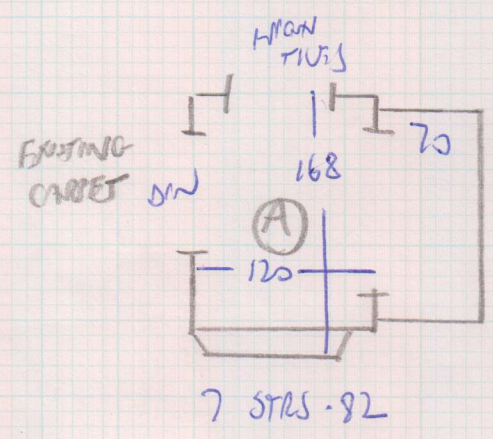

Job No: F2494
 Name: MAINSON
 Address: TOP FLOOR
 31 HESTELCOMBE AVE SW6
 Tel:
 Sheet: 1 OF 3

DUBAI
 BLONDE
 20/1319

8.00 x 5.00
 = 40M²

LIVING ROOM - 4.00m x 3.00m = 12.00M² 1.80m x 1.20m = 2.16M²
 FIT. BED - 3.90m x 4.00m = 15.60M² 2.00m x 1.00m = 2.00M²
 TOP MID - 2.20m x 2.20m = 4.84M² 1.50m x 1.50m = 2.25M²
 TOP END - 2.20m x 2.20m = 4.84M² 1.00m x 1.00m = 1.00M²

NATIONAL LOOP KITCHEN TILING

FIRST FLOOR

Job No: F24941
 Name: MATTHEW
 Address: TOP FLOOR -
 31 WESTERCOMBE AVE SW6 5UL
 Tel:
 Sheet: 2 of 3

* CARPET FROM SMALL BED ROOM IN LIVING ROOM - KEEP. CLIENT WANTS TO USE IN LOFT SPACE.
 ✓ NATURAL LOOP BRIAR TWATCH 4-65 x 5MTR

Job No: F24941
 Name: MATNISON
 Address: Top floor
 31 NESTERCOMBE AVE SW6 5LL
 Tel:
 Sheet: 3 of 3

TOP FLOOR

NATURAL LOOP
 BRIAR THATCH
 2-80 x 3-66

NATURAL LOOP
 BRIAR THATCH
 3-40 x 3-66