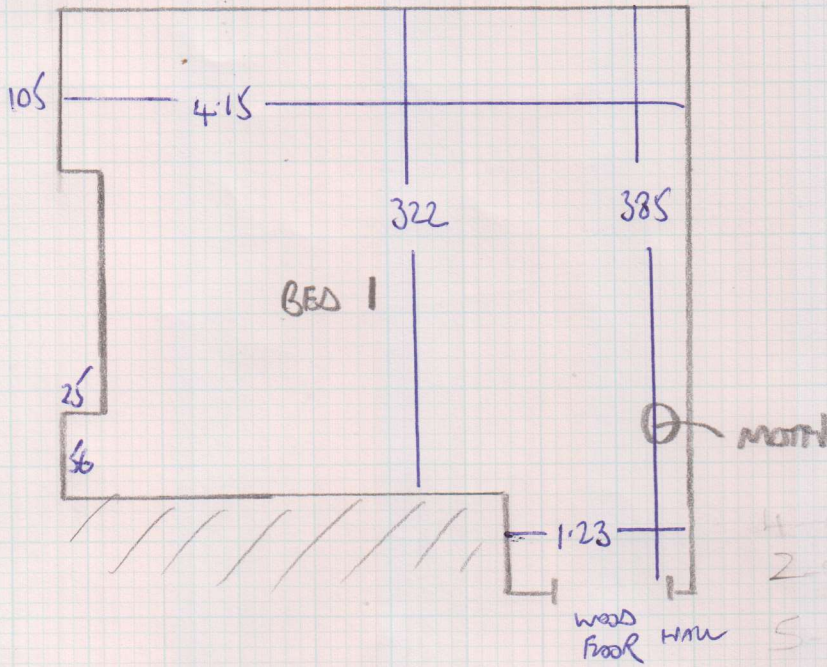

Job No: F24954
Name: GAUDOIS
Address: FLATS - 98 ADDISON
RD - W14 8DD
Tel:
Sheet: 1 OF 2

5.40m x 5.00

TRALEE TRA-4081

- PLAN 5-40 X 5MTR
- BED ① 4-30 X 4MTR
- BED ③ 2-90 X 4MTR

Job No: ~~F24929~~ F24954

Name: GATT/GAUDOIS

Address: FLATS - 98 ADDISON RD
WIL 8DD

Tel:
Sheet: 2 of 2

4.20m x 2.90m
5.40m x 2.90m