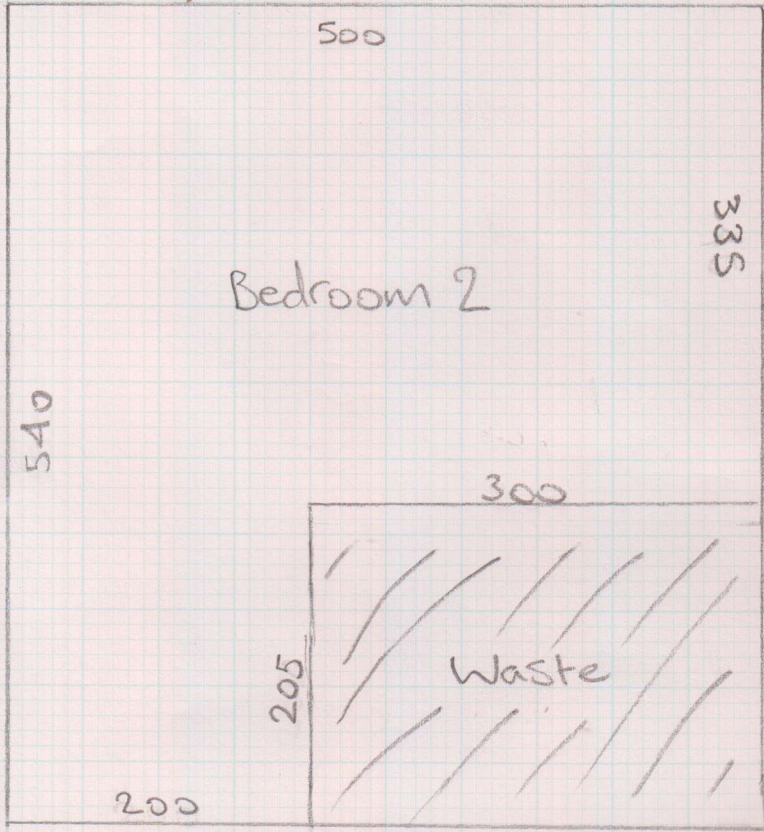

Job No: F24954
Name: GAUDOIS
Address: FLATS - 98 ADDISON
RD - W14 8DD
Tel:
Sheet: 1 OF 2

5.40m x 5.00

TRALEE TRA-4081

- PLAN 5-40 X 5MTR
- BED ① 4-30 X 4MTR
- BED ③ 2-90 X 4MTR

Job No: ~~F24929~~ F24954

Name: GATT/GAUDOIS

Address: FLATS - 98 ADDISON RD
WIL 8DD

Tel:
Sheet: 2 of 2

4.20m x 2.90m
5.40m x 2.90m