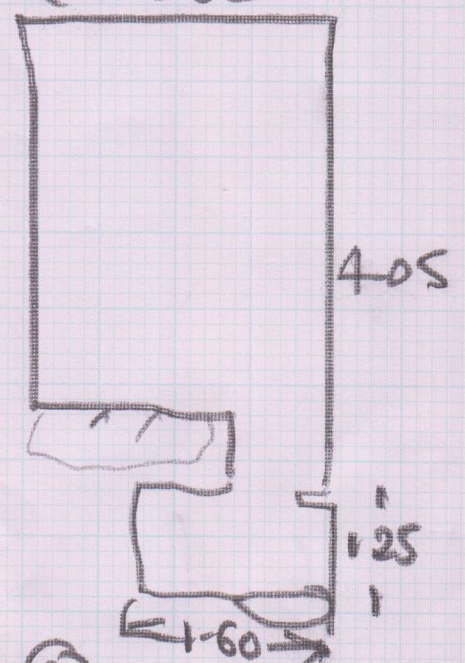

TOP STAIRS

Riser -20 x 82

ST (5) - 45 x 82

ST (6) - 45 x 81

Job No: F 24959

Name: PITT

Address: FLAT 2, SULLIVANS ROAD
LONDON W67QH

Tel:

Sheet: 2 of 2

ALL RISE
DOWN TO GO

2ND Floor

ST (8) - 45 x 69

1/2 LND 105 x 165

ST (6) - 45 x 75

1/2 LND 115 x 163

ST (6) - 45 x 71

1ST Floor

ST (8) - 43 x 71

2ST - 55 x 71

Bottom Hall 85 x 75