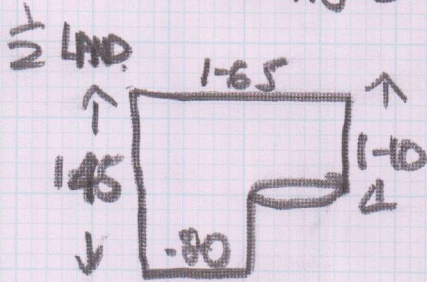

TOP STAIRS

Riser -20 x 82

ST (5) - 45 x 82

ST (6) - 45 x 81

Job No: F 24959

Name: PITT

Address: FLAT 2, SULLIVANS ROAD
LONDON W67QH

Tel:

Sheet: 2 of 2

ALL RISE
DOWN TO GO

2ND Floor

ST (8) - 45 x 69

1/2 LND 105 x 165

ST (6) - 45 x 75

1/2 LND 115 x 163

ST (6) - 45 x 71