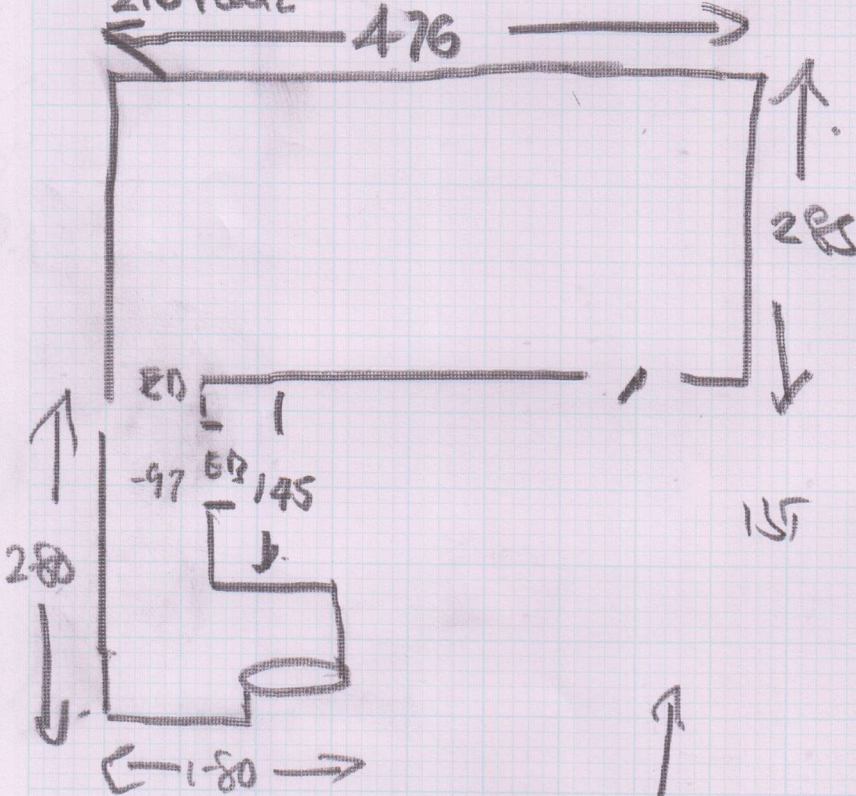

TOP STAIRS

Riser -20 x 82

ST (5) - 45 x 82

ST (6) - 45 x 81

Job No: F 24959

Name: PITT

Address: FLAT 2, SULLIVANS ROAD
LONDON W67QH

Tel:

Sheet: 2 of 2

ALL RISE
DOWN TO GO

2ND Floor

ST (8) - 45 x 69

1/2 LND 105 x 165

ST (6) - 45 x 75

1/2 LND 115 x 163

ST (6) - 45 x 71

1ST Floor

ST (8) - 43 x 71

2ST - 55 x 71

Bottom Hall 85 x 75