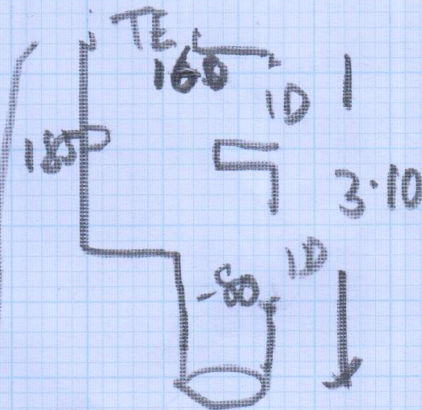

Job No: F24981
 Name: MACLEAN
 Address: 2 HAWKSWOOD ST
 W6 8EA
 Tel:
 Sheet: 1 of 3

6.50 X 4
 ← STOCK 50
 LIMESTONE

JAMAICA STRIPE
 7.70 X 4

TOP Bedroom

Job No: F24981
 Name: MACLEAN
 Address: 2 HAWKSMOOR ST
 LONDON W 6 8EA
 Tel: 07971-340053
 Sheet: 3.3

5.75 X 4.00

LAND 7.5 X 7.8
 STAIRS ⑤ - 4.5 X 7.2

EXON CHINA

ST ⑤ - 4.5 X 6.4
 W1 - 6.0 X 7.5
 W2 - 6.5 X 9.0
 W3 - 6.0 X 6.5

LAND

ST ④ - 4.5 X 7.2 + TURN

1ST Floor
New Rig

Job No: F24981
Name: MACLEAN
Address: 2 HAWKSMOOR ST
LONDON W6 8EA
Tel: 07971-340053
Sheet: 2 of 3