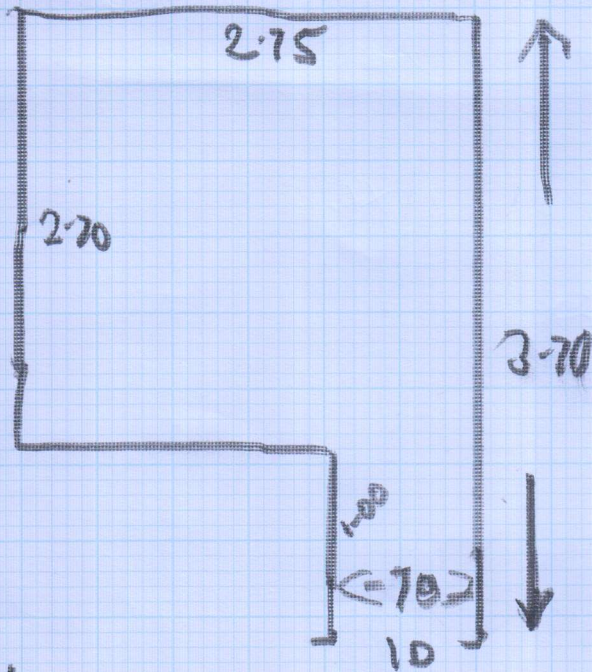

Job No: F24981
 Name: MACLEAN
 Address: 2 HAWKSWOOD ST
 W6 8EA
 Tel:
 Sheet: 1 of 3

6.50 X 4
 ← STOCK 50
 LIMESTONE

JAMAICA STRIPE
 7.70 X 4

TOP Bedroom

Job No: F24981
 Name: MACLEAN
 Address: 2 HAWKSMOOR ST
 LONDON W 6 8EA
 Tel: 07971-340053
 Sheet: 3.3

5.75 X 4.00

LAND 7.5 X 7.8
 STAIRS ⑤ - 4.5 X 7.2

EXON CHINA

ST ⑤ - 4.5 X 6.4
 W1 - 6.0 X 7.5
 W2 - 6.5 X 9.0
 W3 - 6.0 X 6.5

LAND

ST ④ - 4.5 X 7.2 + TURN

1ST Floor
New Rig

Job No: F24981
Name: MACLEAN
Address: 2 HAWKSMOOR ST
LONDON W6 8EA
Tel: 07971-340053
Sheet: 2 of 3

LAND

STAIRS

⑨ 45 x .71

BNOSE 50 x .90