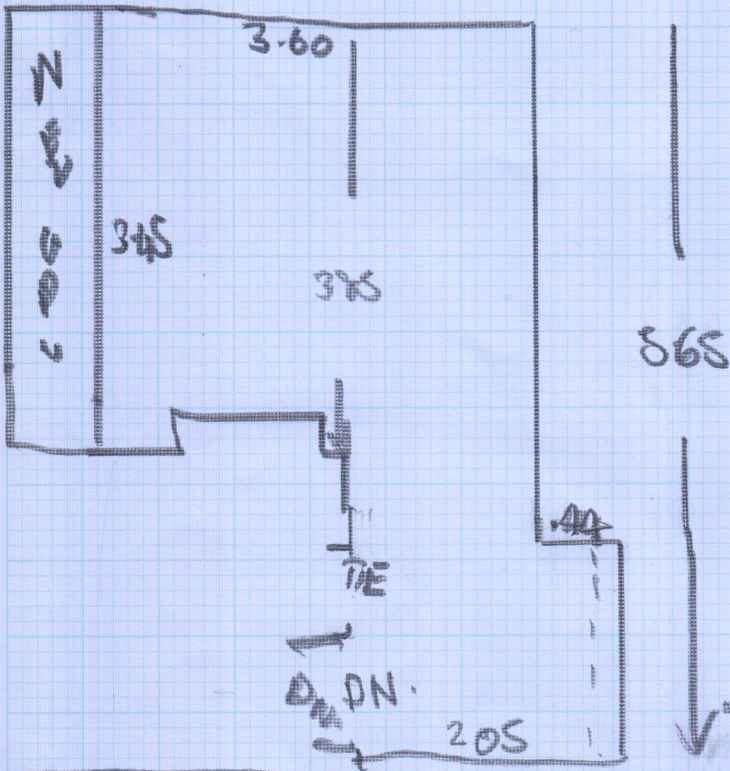

Job No: F24981
 Name: MACLEAN
 Address: 2 HAWKSWOOD ST
 W6 8EA
 Tel:
 Sheet: 1 of 3

6.50 X 4
 ← STOCK 50
 LIMESTONE

JAMAICA STRIPE
 7.70 X 4

TOP Bedroom

Job No: F24981
 Name: MACLEAN
 Address: 2 HAWKSMOOR ST
 LONDON W 6 8EA
 Tel: 07971-340053
 Sheet: 3.3

5.75 X 4.00

LAND 7.5 X 7.8
 STAIRS ⑤ - 4.5 X 7.2

EXON CHINA

ST ⑤ - 4.5 X 6.4
 W1 - 6.0 X 7.5
 W2 - 6.5 X 9.0
 W3 - 6.0 X 6.5

LAND

ST ④ - 4.5 X 7.2 + TURN

1ST Floor
New Rig

Job No: F24981
Name: MACLEAN
Address: 2 HAWKSMOOR ST
LONDON W6 8EA
Tel: 07971-340053
Sheet: 2 of 3

LAND

STAIRS

⑨ 45 x .71

BNOSE 50 x .90