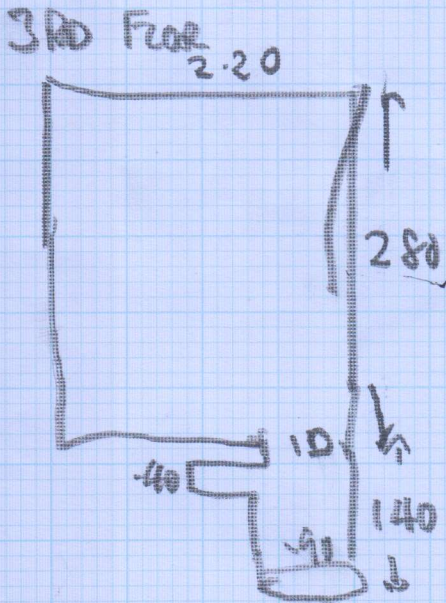

Job No: F24981
 Name: MACLEAN
 Address: 2 HAWKSWOOD ST
 W6 8EA
 Tel:
 Sheet: 1 of 3

6.50 X 4
 ← STOCK 50
 LIMESTONE

JAMAICA STRIPE
 7.70 X 4

TOP Bedroom

Job No: F24981
 Name: MACLEAN
 Address: 2 HAWKSMOOR ST
 LONDON W 6 8EA
 Tel: 07971-340053
 Sheet: 3.3

5.75 X 4.00

LAND 7.5 X 7.8
 STAIRS ⑤ - 4.5 X 7.2

EXON CHINA

ST ⑤ - 4.5 X 6.4
 W1 - 6.0 X 7.5
 W2 - 6.5 X 9.0
 W3 - 6.0 X 6.5

LAND

ST ④ - 4.5 X 7.2 + TURN

1ST Floor
New Rig

Job No: F24981
Name: MACLEAN
Address: 2 HAWKSMOOR ST
LONDON W6 8EA
Tel: 07971-340053
Sheet: 2 of 3

LAND

STAIRS

⑨ 45 x .71

BNOSE 50 x .90