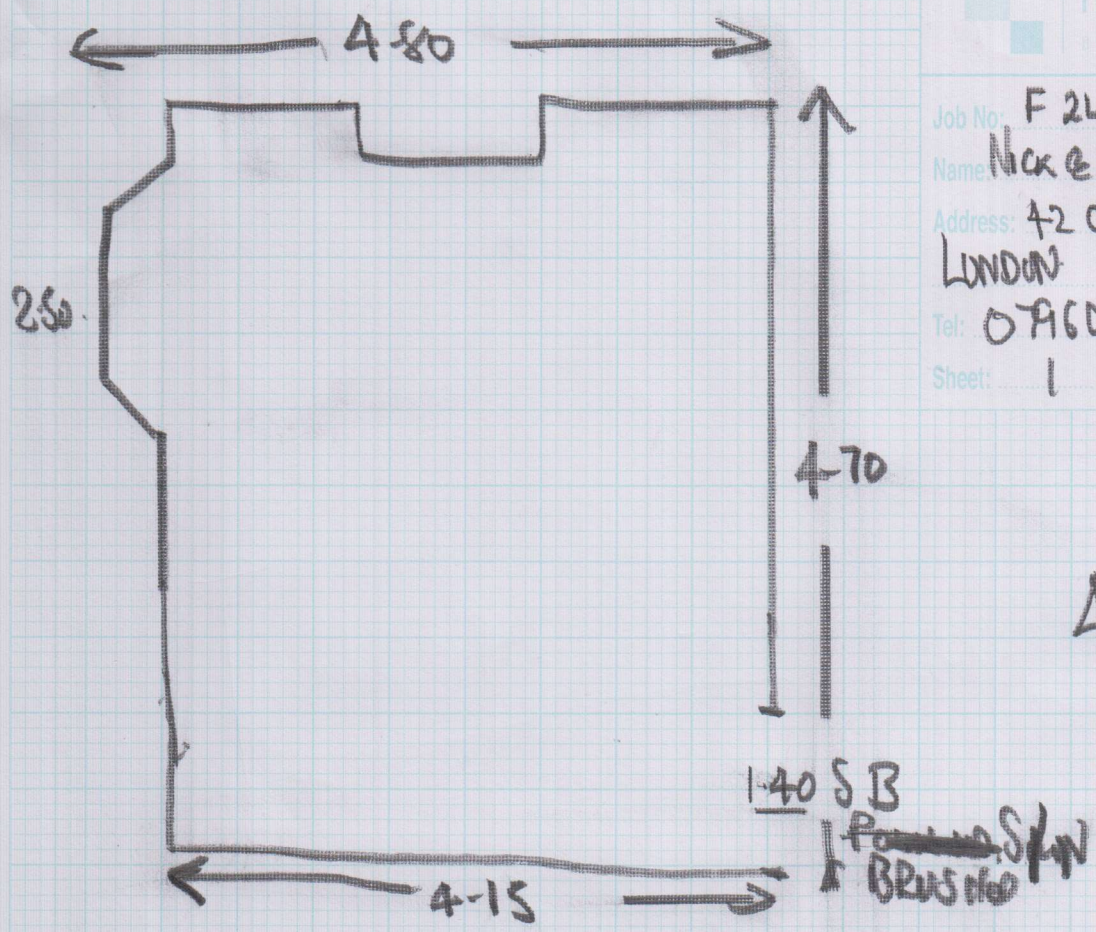

Job No: F 24984
Name: Nick & Jenni Miller
Address: 42 OXEBURY AVENUE
LONDON SW6 5SS
Tel: 07960 43580
Sheet: 1 of 1

SLOANE TWIST 42,
- 4237
24.25m²

FIT ON EXISTING WOOD
CUSTOMER TO
TAKE W BOARDING
+ CUT DOORS.