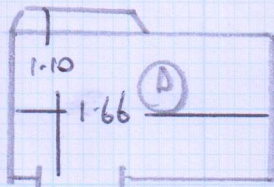

Job No: F24996
 Name: Full Howe
 Address: 300-302 Old Brampton Rd
 SWS 95B
 Tel:
 Sheet: 1 of 2

10.20 x 4.00m
 = 40.8m²

TRALEE
 - TRA - 5085

Job No: F24996
 Name: FULL HOUSE
 Address: 300-302 OLD BROMPTON
 ROAD SW5 9JB
 Tel:
 Sheet: 2 of 2

8 STRS. 79

8 STRS. 79

8 STRS. 79

9 STRS. 79

7 STRS. 79

11 STRS. 79