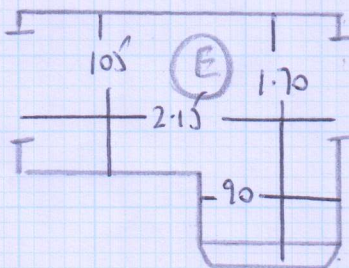

Job No: F24996
 Name: Full Howe
 Address: 300-302 Old Brampton Rd
 SWS 95B
 Tel:
 Sheet: 1 of 2

10.20 x 4.00m
 = 40.8m²

TRALEE
 - TRA - 5085

Job No: F24996
 Name: FULL HOUSE
 Address: 300-302 OLD BROMPTON
 ROAD SW5 9JB
 Tel:
 Sheet: 2 of 2

8 STRS. 79

8 STRS. 79

8 STRS. 79

9 STRS. 79

7 STRS. 79

11 STRS. 79