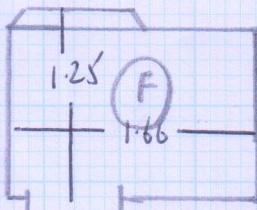

Job No: F24996
 Name: Full Howe
 Address: 300-302 Old Brampton Rd
 SWS 95B
 Tel:
 Sheet: 1 of 2

10.20 x 4.00m
 = 40.8m²

TRALEE
 - TRA - 5085

Job No: F24996
 Name: FULL HOUSE
 Address: 300-302 OLD BROMPTON
 ROAD SW5 9JB
 Tel:
 Sheet: 2 of 2

8 STRS. 79

8 STRS. 79

8 STRS. 79

9 STRS. 79

7 STRS. 79

11 STRS. 79