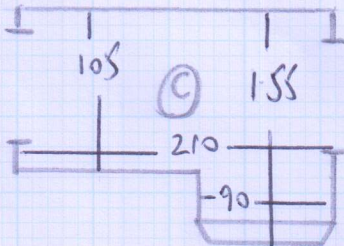

Job No: F24996
 Name: Full Howe
 Address: 300-302 Old Brampton Rd
 SWS 95B
 Tel:
 Sheet: 1 of 2

10.20 x 4.00m
 = 40.8m²

TRALEE
 - TRA - 5085

Job No: F24996
 Name: FULL HOUSE
 Address: 300-302 OLD BROMPTON
 ROAD SW5 9JB
 Tel:
 Sheet: 2 of 2

8 STRS. 79

8 STRS. 79

8 STRS. 79

9 STRS. 79

7 STRS. 79

11 STRS. 79