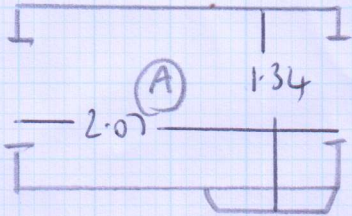

Job No: F24996
 Name: Full Howe
 Address: 300-302 Old Brampton Rd
 SWS 95B
 Tel:
 Sheet: 1 of 2

10.20 x 4.00m
 = 40.8m²

TRALEE
 - TRA - 5085

Job No: F24996
 Name: FULL HOUSE
 Address: 300-302 OLD BROMPTON
 ROAD SW5 9JB
 Tel:
 Sheet: 2 of 2