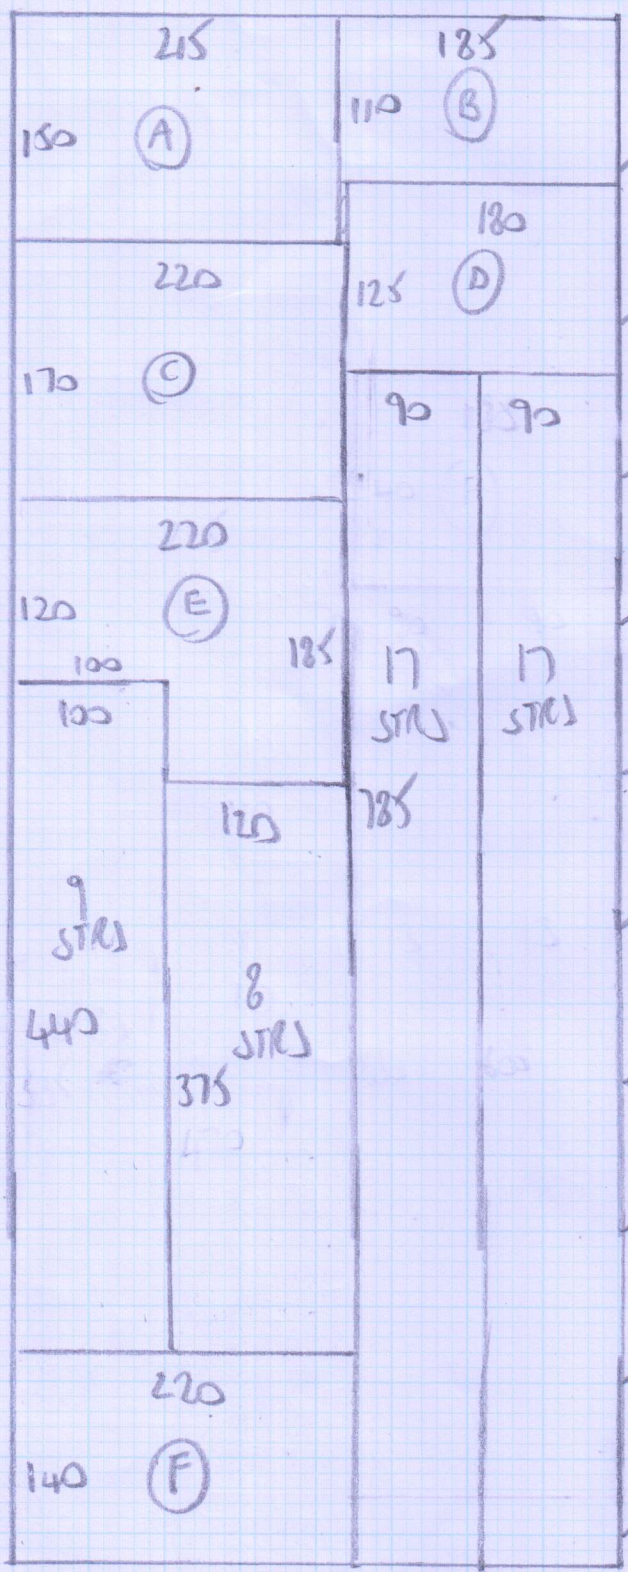

Job No: F24996
 Name: Full Howe
 Address: 300-302 Old Brampton Rd
 SWS 95B
 Tel:
 Sheet: 1 of 2

10.20 x 4.00m
 = 40.8m²

TRALEE
 - TRA - 5085

Job No: F24996
 Name: FULL HOUSE
 Address: 300-302 OLD BROMPTON
 ROAD SW5 9JB
 Tel:
 Sheet: 2 of 2

8 STRS. 79

8 STRS. 79

8 STRS. 79

9 STRS. 79

7 STRS. 79

11 STRS. 79