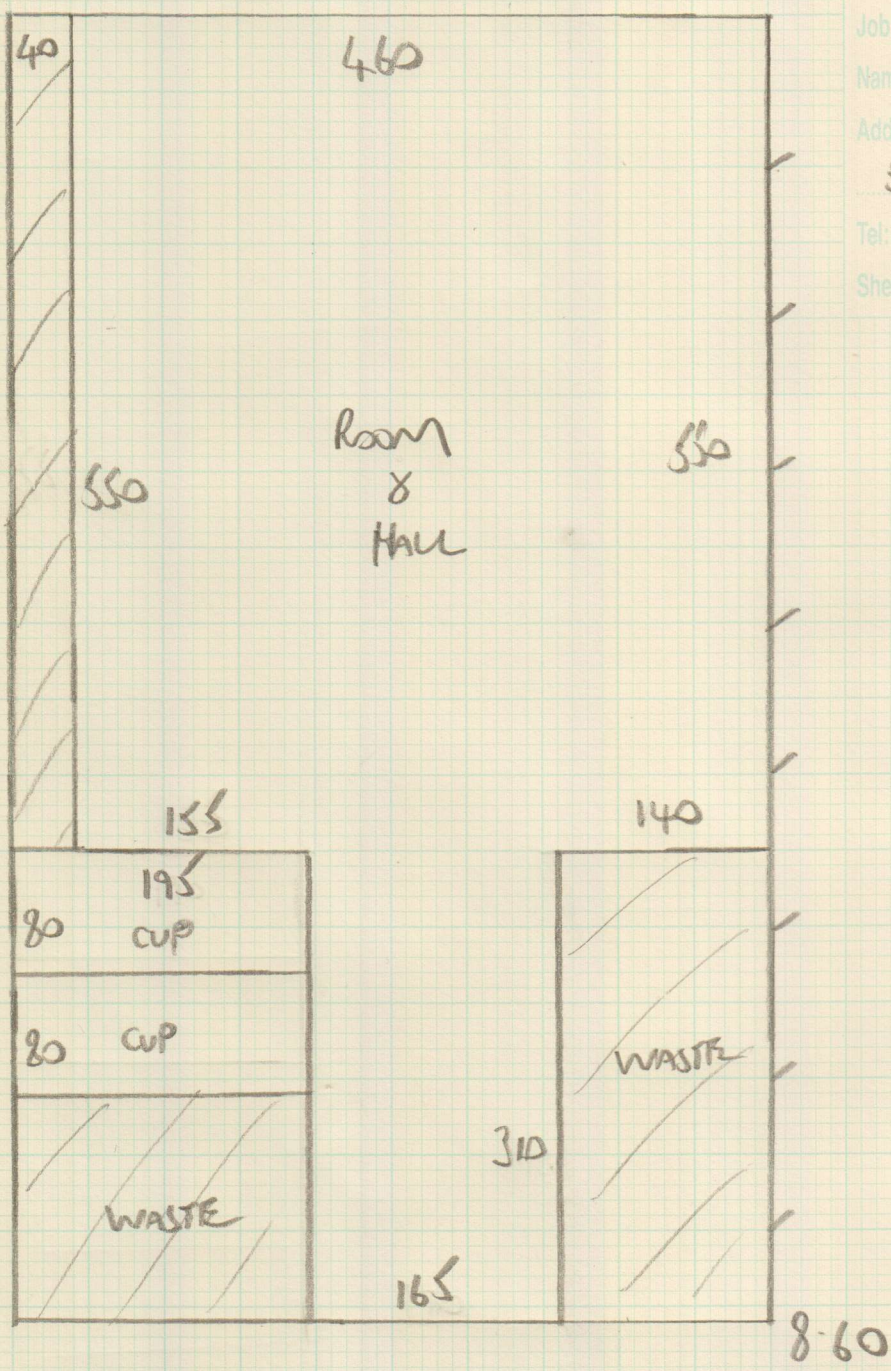

Job No: F25012
Name: FULL HOUSE ESTATES
Address: FWT 2
51 EARLS COURT SQ SWS
Tel: _____
Sheet: 1 of 2

WUFF. / DIBSE

Job No: F25012

Name: Full House Estates

Address: SI PAGES COURT SR
SW8

Tel:

Sheet: 2 OF 2

ROSKEEN RIB
RR-612
NEW HAMPSHIRE 32
(METAL)
LOW CARBON
860 x 500M

cut down
when
to be

6.00 x 4.00

2.00 x 3.00