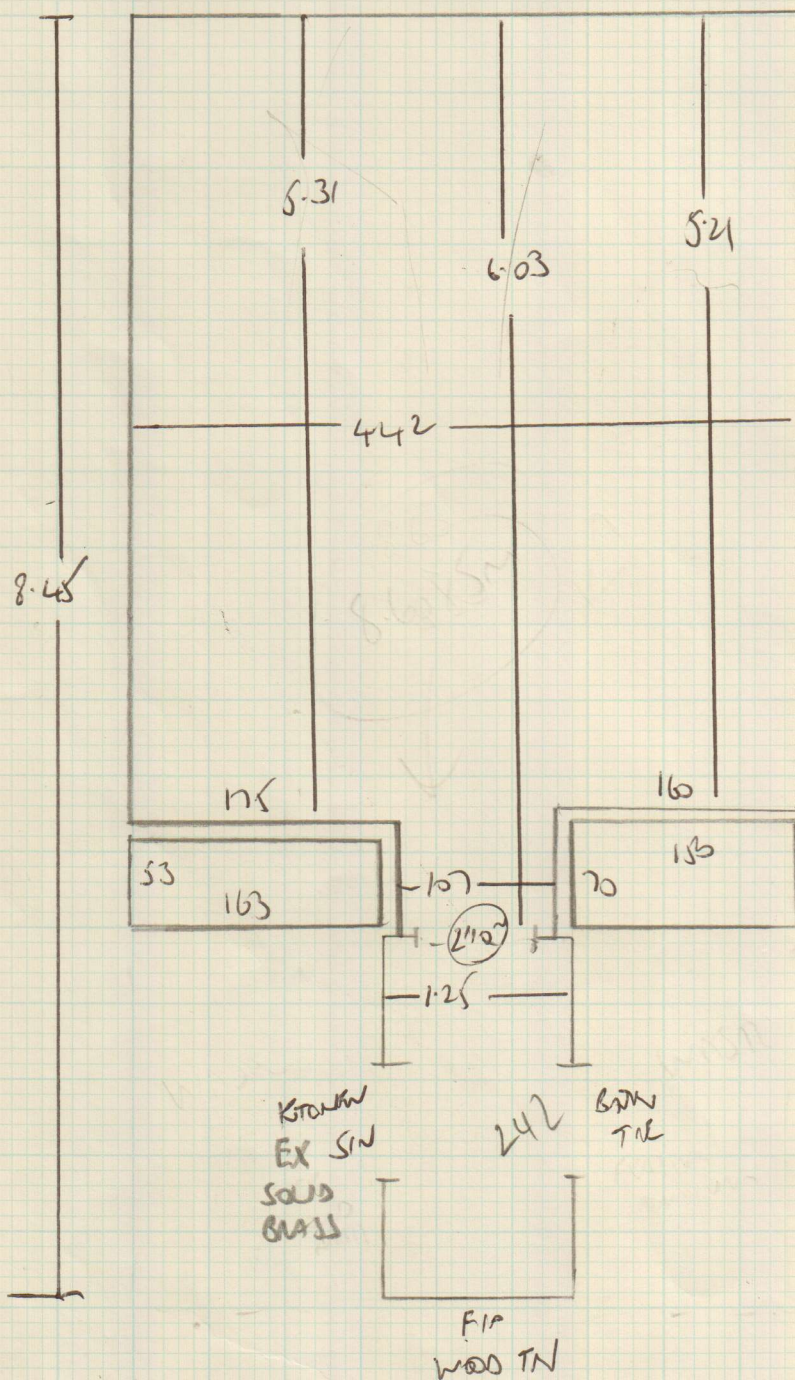

Job No: F25012
Name: FULL HOUSE ESTATES
Address: FWT 2
51 EARLS COURT SQ SWS
Tel: _____
Sheet: 1 of 2

WUFF. / DIBSE

Job No: F25012

Name: Full House Estates

Address: SI PAGES COURT SR
SW8

Tel:

Sheet: 2 OF 2

ROSKEEN RIB
RR-612
NEW HAMPSHIRE 32
(METAL)
LOW CARBON
860 x 500M

cut down
when
to be

6.00 x 4.00

2.00 x 3.00