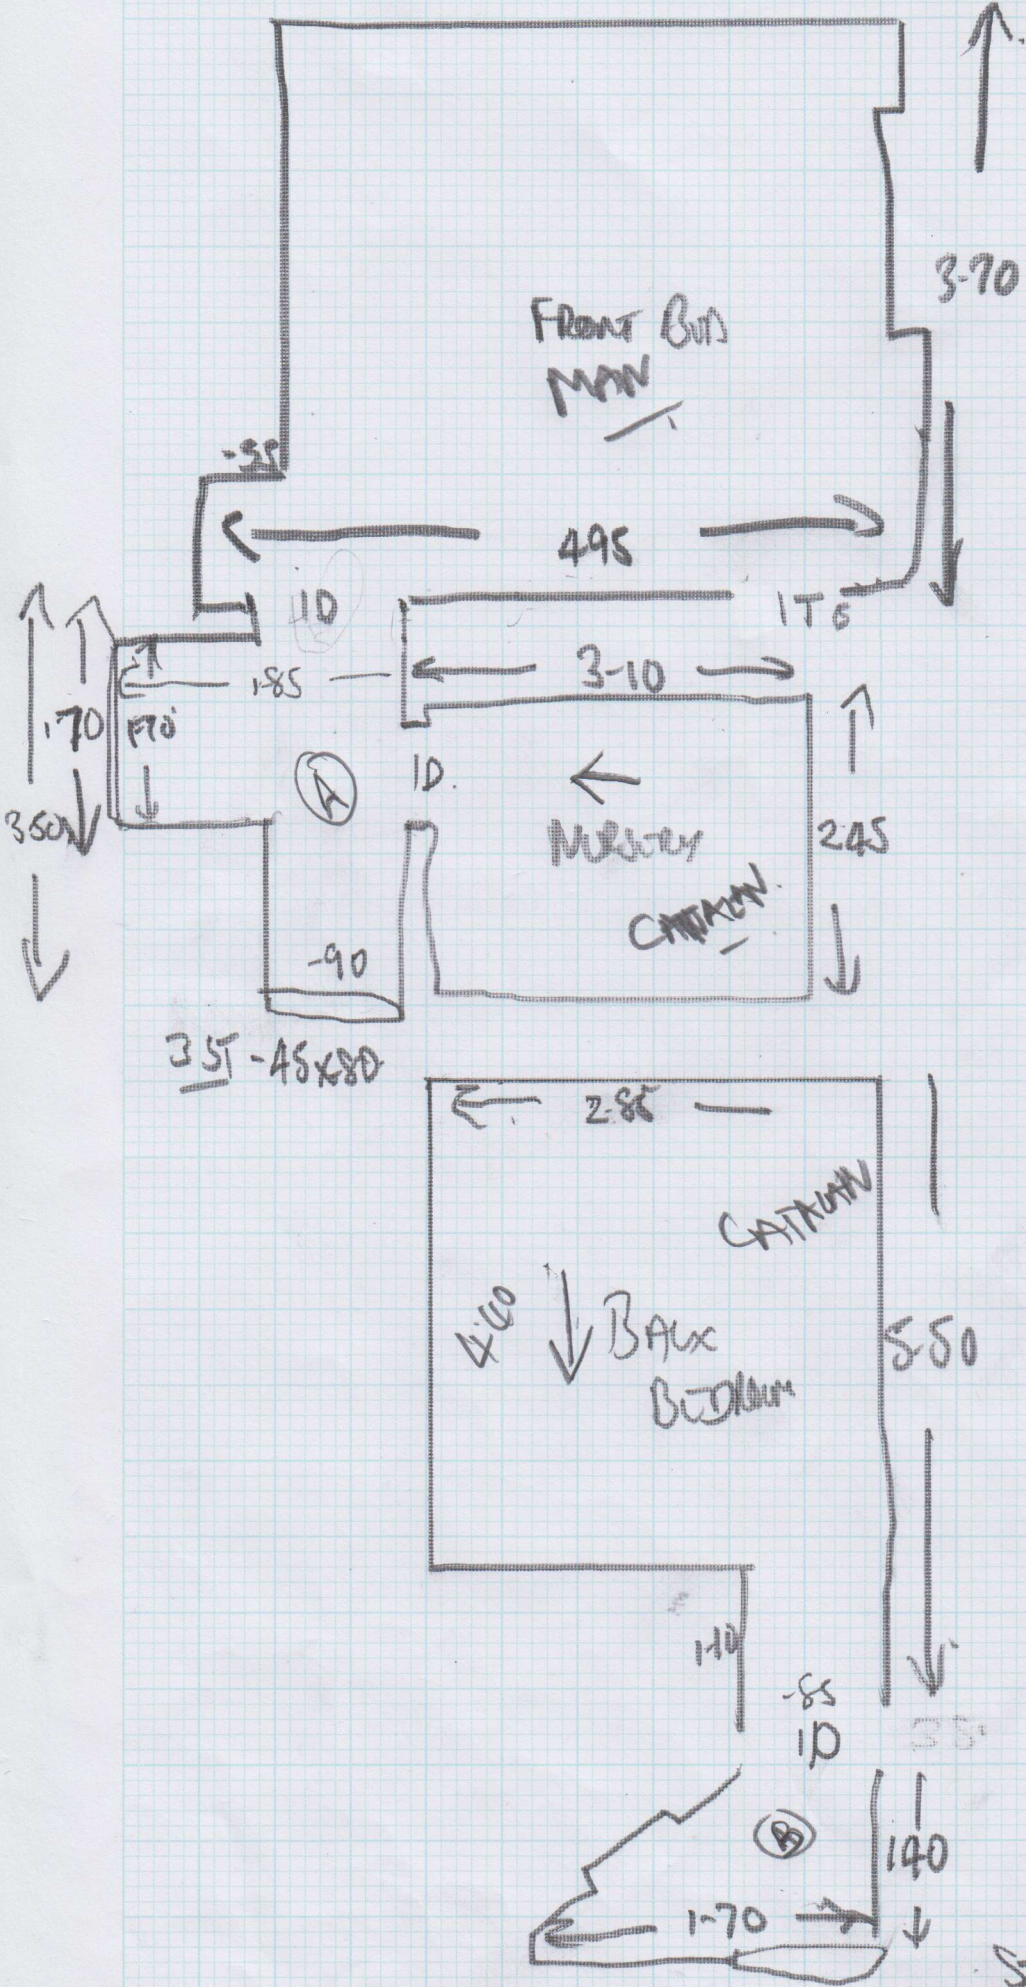

Job No: F 25021
 Name: IMAGEN FARRAS
 Address: 4 PELLANT RD
 LONDON SW6 7LX
 Tel:
 Sheet: 1 of 4

BOSTON, 022
 LONG STAIRS LANDING.

360x5
 835x5 ^{1265x4} 5975¹⁰

MAIN BEDROOM.

380 X 5-00 19-00

3 DOORS
 3 TIE

Job No: F25021
Name: IMOGEN FABER
Address: 4 PENNANT ROAD
LONDON SW67LX
Tel:
Sheet: 2 of 4

Back Bedroom + Nursery

CATALAN ~~ORDER TO CONFIRM~~
CAT 54

7.70 x 4.00
30-80

AMY

Job No: F25021
 Name: 1 MOON FARM
 Address: 4 POLANT ROAD
 LONDON SW664X

Tel:
 Sheet: 3 of 4
 POLISHED STAIR
 3 D 2 TL

ST (12) - 45 X 50
 B.M. - 65 X 12 10

Job No: F 25021
Name: IMOGEN FARM
Address: 4 POWERS RD
LONDON SW67LX
Tel:
Sheet: 4 of 4

FURN
EXTRA
GRATE
2x Ali
T/C
UP