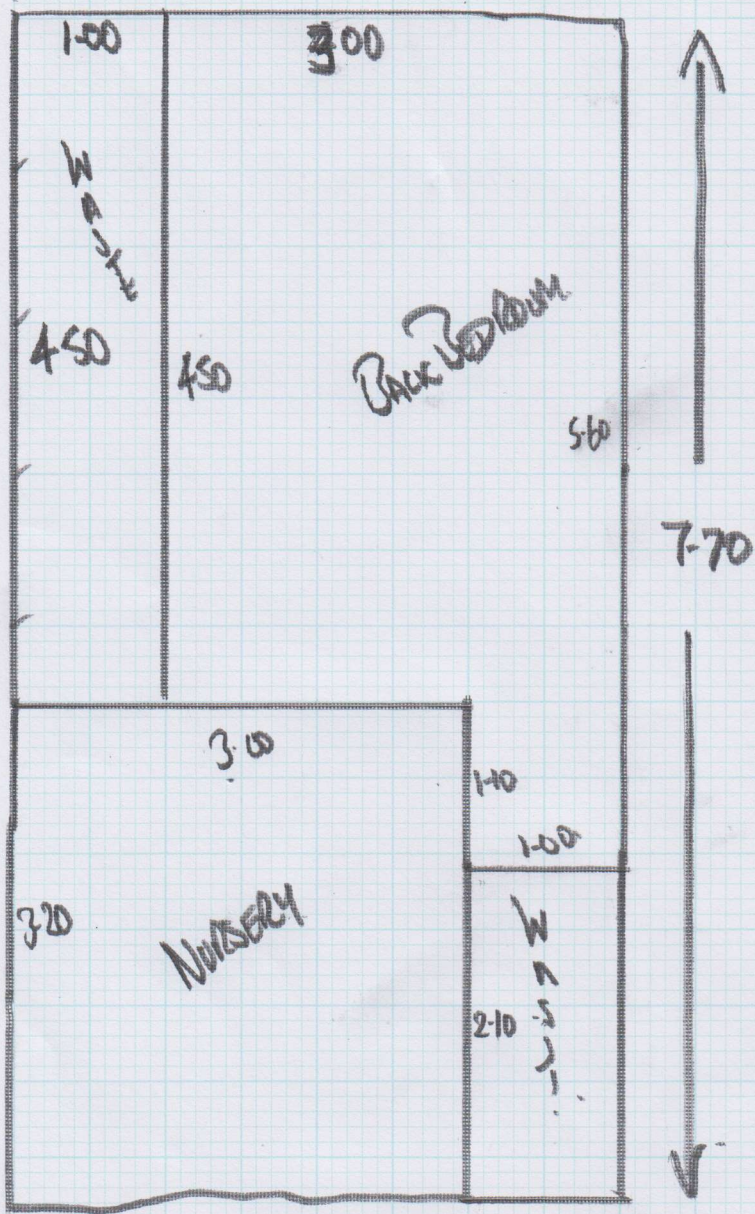

Job No: F 25021
 Name: IMAGEN FARRAS
 Address: 4 PELLANT RD
 LONDON SW6 7LX
 Tel:
 Sheet: 1 of 4

BOSTON, 022
 LONG STAIRS LANDING.

360x5
 835x5 ^{1265x4} 5975¹⁰

MAIN BEDROOM.

380 X 5-00 19-00

3 DOORS
 3 TIE

Job No: F25021
Name: IMOGEN FABER
Address: 4 PENNANT ROAD
LONDON SW67LX
Tel:
Sheet: 2 of 4

Back Bedroom + Nursery

CATALAN ~~ORDER TO CONFIRM~~
CAT 54

7.70 x 4.00
30-80

AMY

Job No: F25021
 Name: 1 MOON FARM
 Address: 4 POLANT ROAD
 LONDON SW664X

Tel:
 Sheet: 3 of 4
 POLISHED STAIR
 3 D 2 TL

ST (12) - 45 X 50
 B.M. - 65 X 12 10

Job No: F 25021
Name: IMOGEN FARM
Address: 4 POWERS RD
LONDON SW67LX
Tel:
Sheet: 4 of 4

FURN
EXTRA
GRATE
2x Ali
T/C
UP