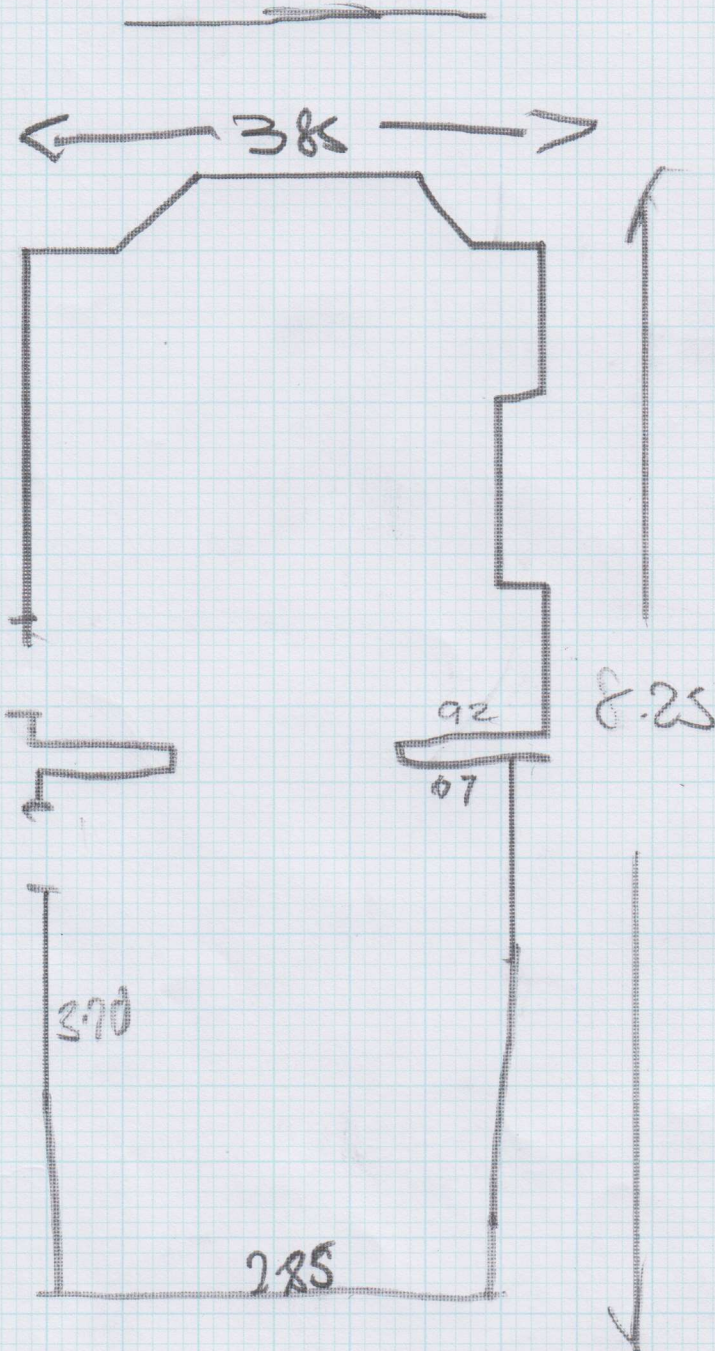

Job No: F 25021
 Name: IMAGEN FARRAS
 Address: 4 PELLANT RD
 LONDON SW6 7LX
 Tel:
 Sheet: 1 of 4

BOSTON, 022
 LONG STAIRS LANDING.

360x5
 835x5 ^{1265x4} 5975¹⁰

MAIN BEDROOM.

380 X 5-00 19-00

3 DOORS
 3 TIE

Job No: F25021
Name: IMOGEN FABER
Address: 4 PENNANT ROAD
LONDON SW67LX
Tel:
Sheet: 2 of 4

Back Bedroom + Nursery

CATALAN ~~ORDER TO CONFIRM~~
CAT 54

7.70 x 4.00
30-80

AMY

Job No: F25021
 Name: 1 MOON FARM
 Address: 4 POLANT ROAD
 LONDON SW664X

Tel:
 Sheet: 3 of 4
 POLISHED STAIR
 3 D 2 TL

ST (12) - 45 X 50
 B.M. - 65 X 12 10

Job No: F 25021
Name: IMOGEN FARM
Address: 4 POWERS RD
LONDON SW67LX
Tel:
Sheet: 4 of 4

FURN
EXTRA
GRATE
2x Ali
T/C
UP