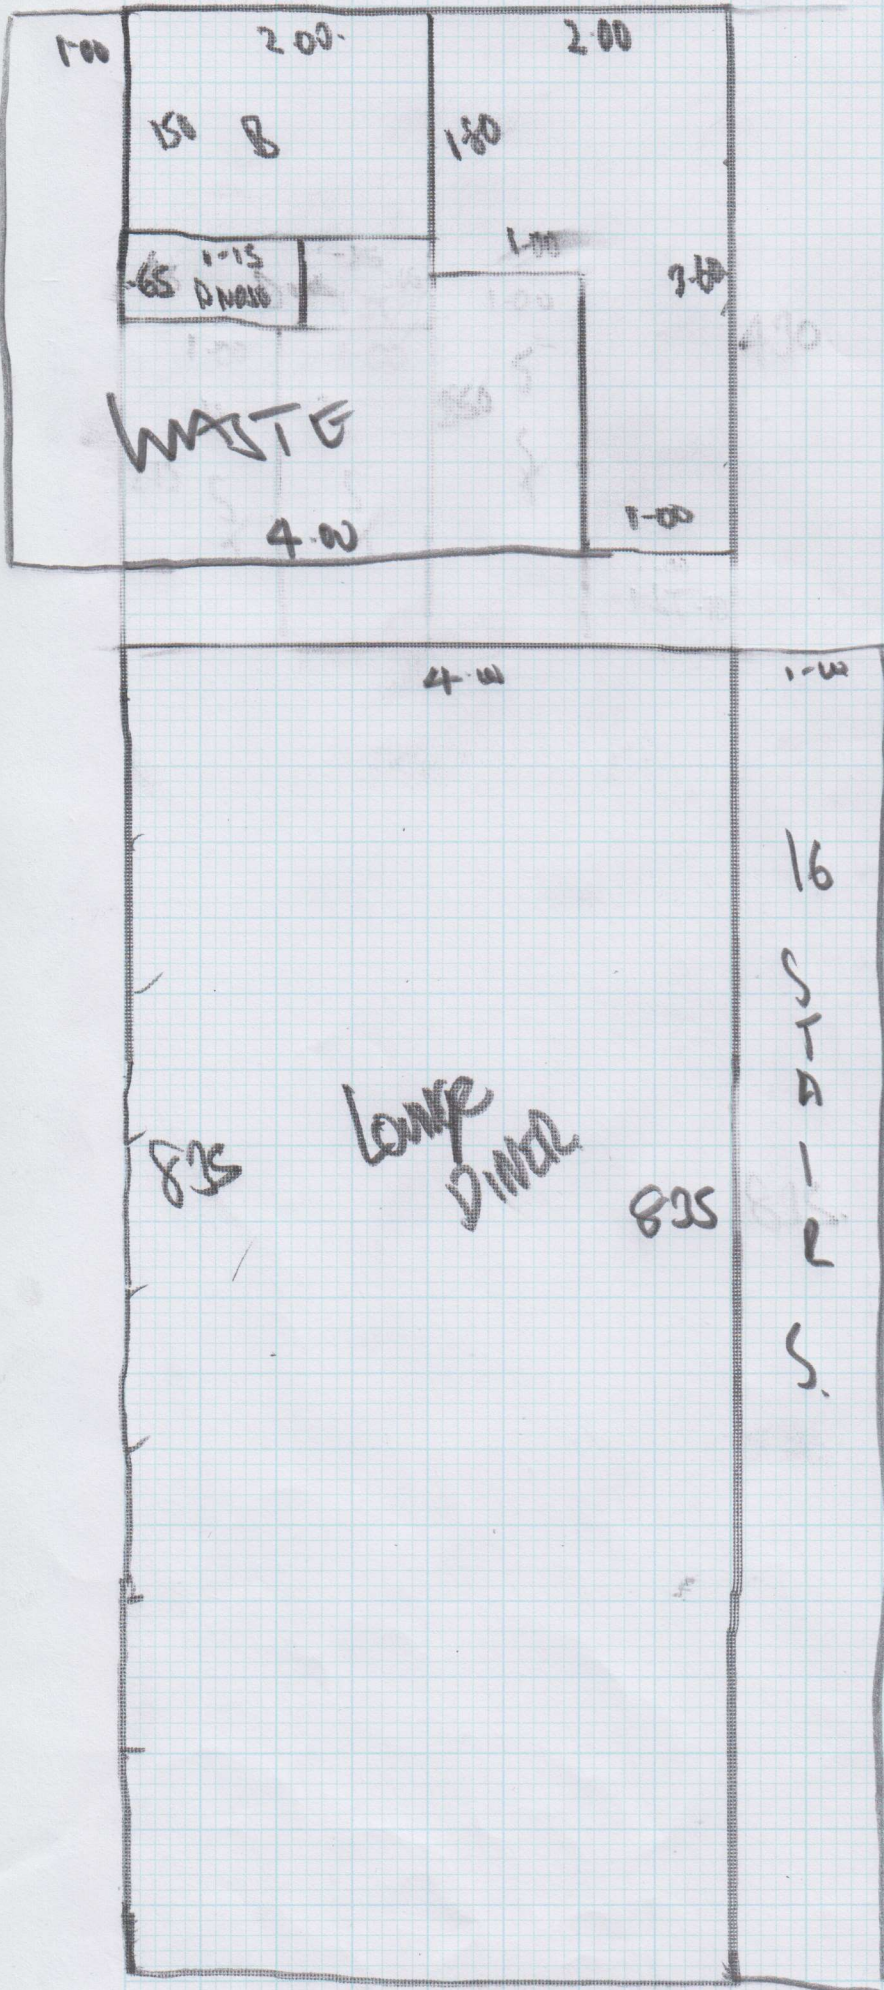

Job No: F 25021
 Name: IMAGEN FARRAS
 Address: 4 PELLANT RD
 LONDON SW6 7LX
 Tel:
 Sheet: 1 of 4

BOSTON, 022
 LONG STAIRS LANDING.

360x5
 835x5 ^{1265x4} 5975¹⁰

MAIN BEDROOM.

380 X 5-00 19-00

3 DOORS
 3 TIE

Job No: F25021
Name: IMOGEN FABER
Address: 4 PENNANT ROAD
LONDON SW67LX
Tel:
Sheet: 2 of 4

Back Bedroom + Nursery

CATALAN ~~ORDER TO CONFIRM~~
CAT 54

7.70 x 4.00
30-80

AMY

Job No: F25021
 Name: 1 MOON FARM
 Address: 4 POLANT ROAD
 LONDON SW664X

Tel:
 Sheet: 3 of 4
 POLISHED STAIR
 3 D 2 TL

ST (12) - 45 X 50
 B.M. - 65 X 12 10

Job No: F 25021
Name: IMOGEN FARM
Address: 4 POWERS RD
LONDON SW67LX
Tel:
Sheet: 4 of 4

FURN
EXTRA
GRATE
2x Ali
T/C
UP