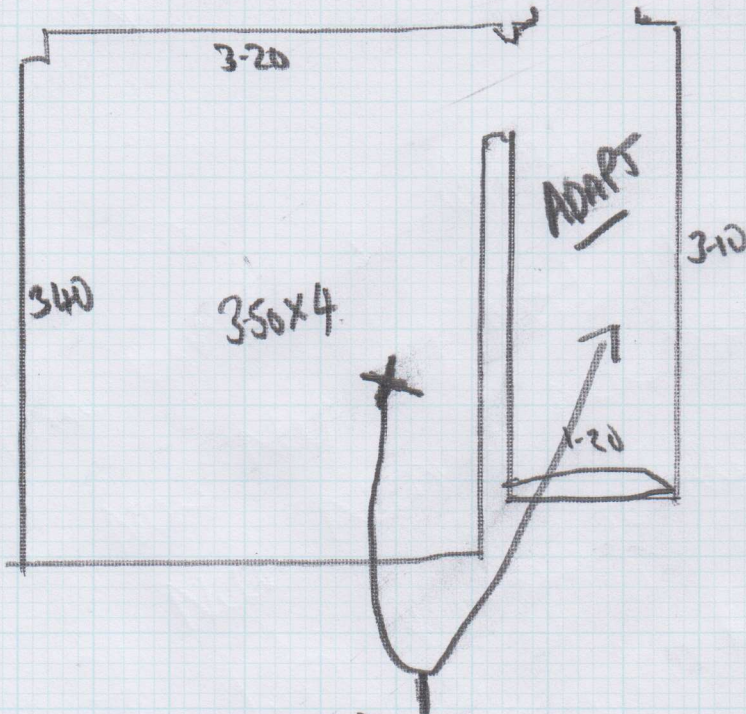

Job No: F 25022
 Name: KANAAN
 Address: 71 LONGTHORNE ST
 LONDON SW6 6JV.
 Tel:
 Sheet: 1 of 1

OHIO RD 627/24

2-20 X 5-00
 3-50 X 4-00
 NEW 8MM. WAY
 EASY GRIP
 + BARK

FITTED NOT.
 ADAPT PIECE FROM
 EXISTING BEDROOM.
 TO LANDING
 USE PIECE BY DOOR