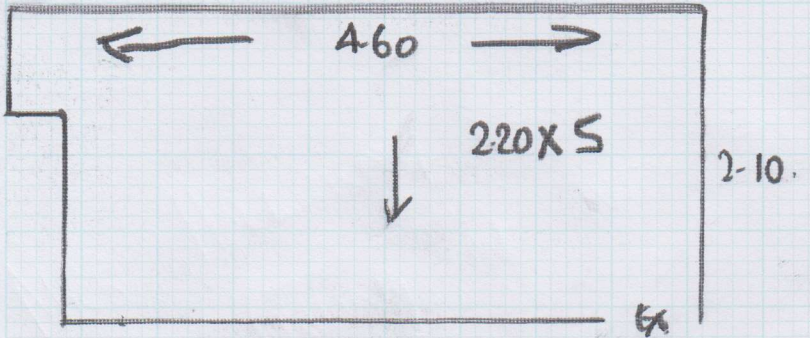

Job No: F 25022
 Name: KANAAN
 Address: 71 LONGTHORNE ST
 LONDON SW6 6JV.
 Tel:
 Sheet: 1 of 1

OHIO RD 627/24

2-20 X 5-00
 3-50 X 4-00
 NEW 8MM. WAY
 EASY GRIP
 + BARK

FITTED NOT.
 ADAPT PIECE FROM
 EXISTING BEDROOM.
 TO LANDING
 USE PIECE BY DOOR