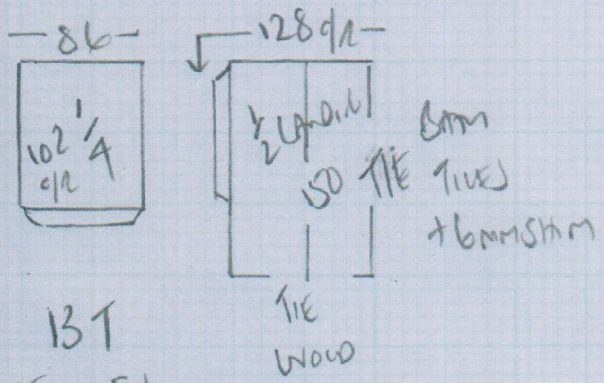

Job No: F 2502A
 Name: Cox
 Address: 1A ORBURN ROAD
 SW6 1JY
 Sheet: 1 of 1

131
 45 x 81

To Have

FINELOOT
 Colour No 489
 280 x 400

1120m²