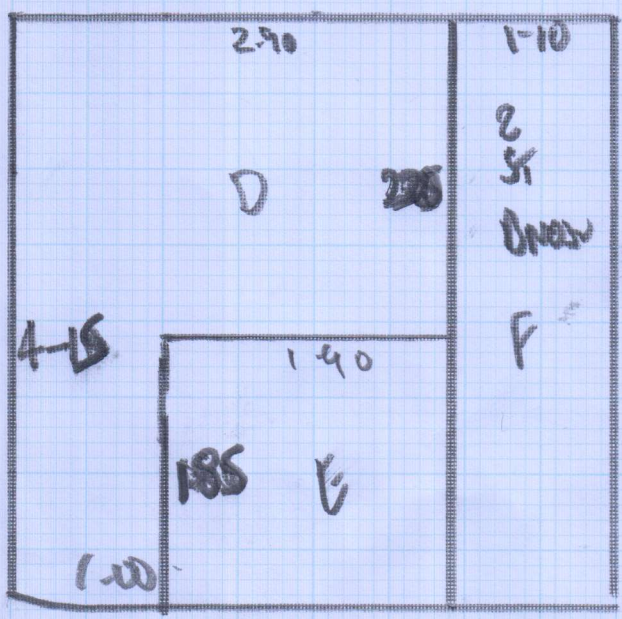

Job No: 25026  
 Name: SALMA MANSI  
 Address: 42 MANDOLA ROAD  
 LONDON SW6 7ND  
 Tel: \_\_\_\_\_  
 Sheet: 1 of 2

3-80 X 5

7-50 X 5  
3750

3-70 X 5

415 X 4 1660