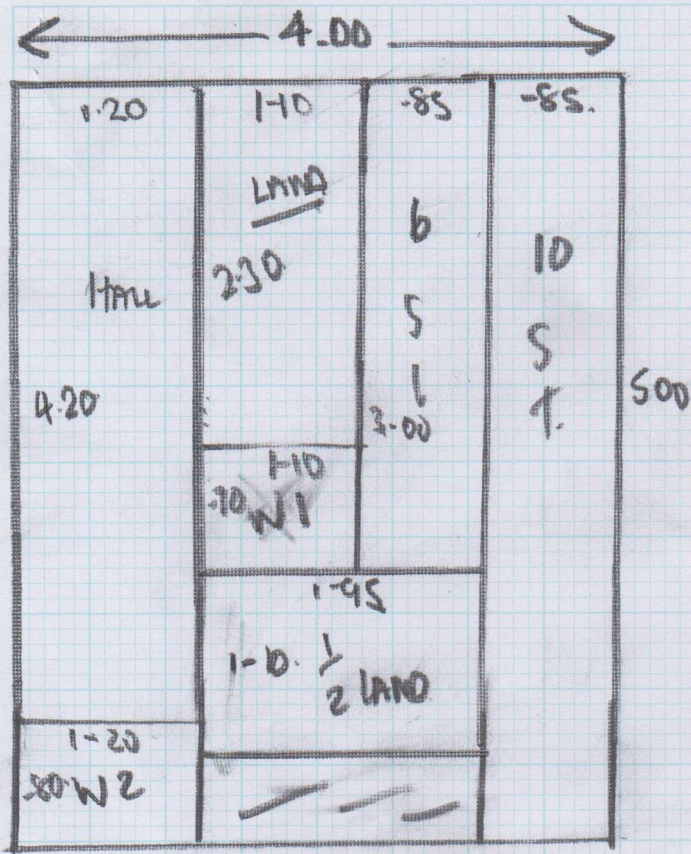

TWEED

TOP LANDING

STAIRS (9) - 45X78

1/2 LAND 100X173

STAIRS (10) - 42X78

W1 - 50X80

W2 50X90

Job No: F25033  
 Name: KLEIN & CO.  
 Address: 31 CHESTERTON CLOSE  
 LONDON SW10 5LY  
 Tel: 079 23-782428  
 Sheet: 1 of 2

OLD DOWN ON  
 RIG  
 EXISTING  
 + BAR

Job No: F 25033  
 Name: KLEIN & Co.  
 Address: 31 CHESTERTON CLOSE  
 LONDON SW10 5LY  
 Tel: 07923-782425  
 Sheet: 2 of 2

COLOUR TO SELECT  
 5.00 X 4.00  
 20<sup>B</sup>

UPHST OLD  
 USE EXISTING GLASS  
 NEW UNDERLAY  
 CORR HSX100  
 USE EXISTING BAR