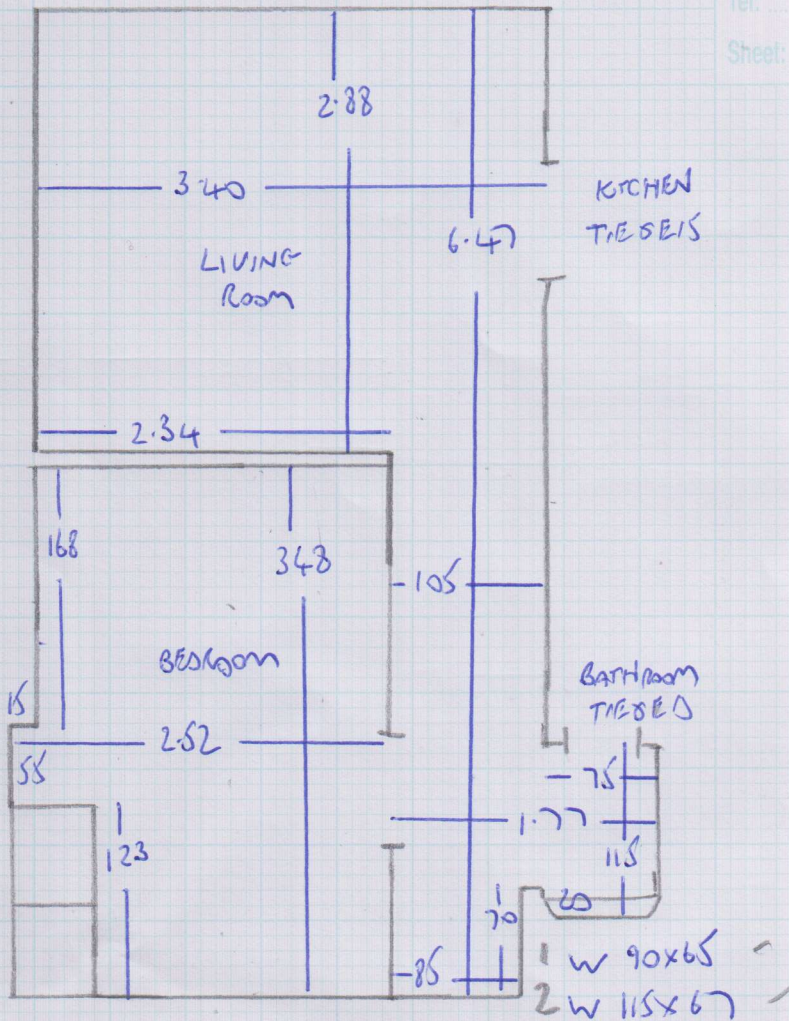

Job No: F25034
 Name: GREEN
 Address: FLATS, 24 RADFORDIE (RD)
 SW6 SDL
 Tel: _____
 Sheet: 1 of 2

40.50m²

Stock NATURAL 4 - Hc 510

Job No: F25034
 Name: GREEN
 Address: FURS, 24 RADIPOLE RD.
 SW6 5DL
 Tel:
 Sheet: 2 of 2

- 4 W 98x67
- 5 W 125x74
- 6 W 89x76
- 8 STRS 91