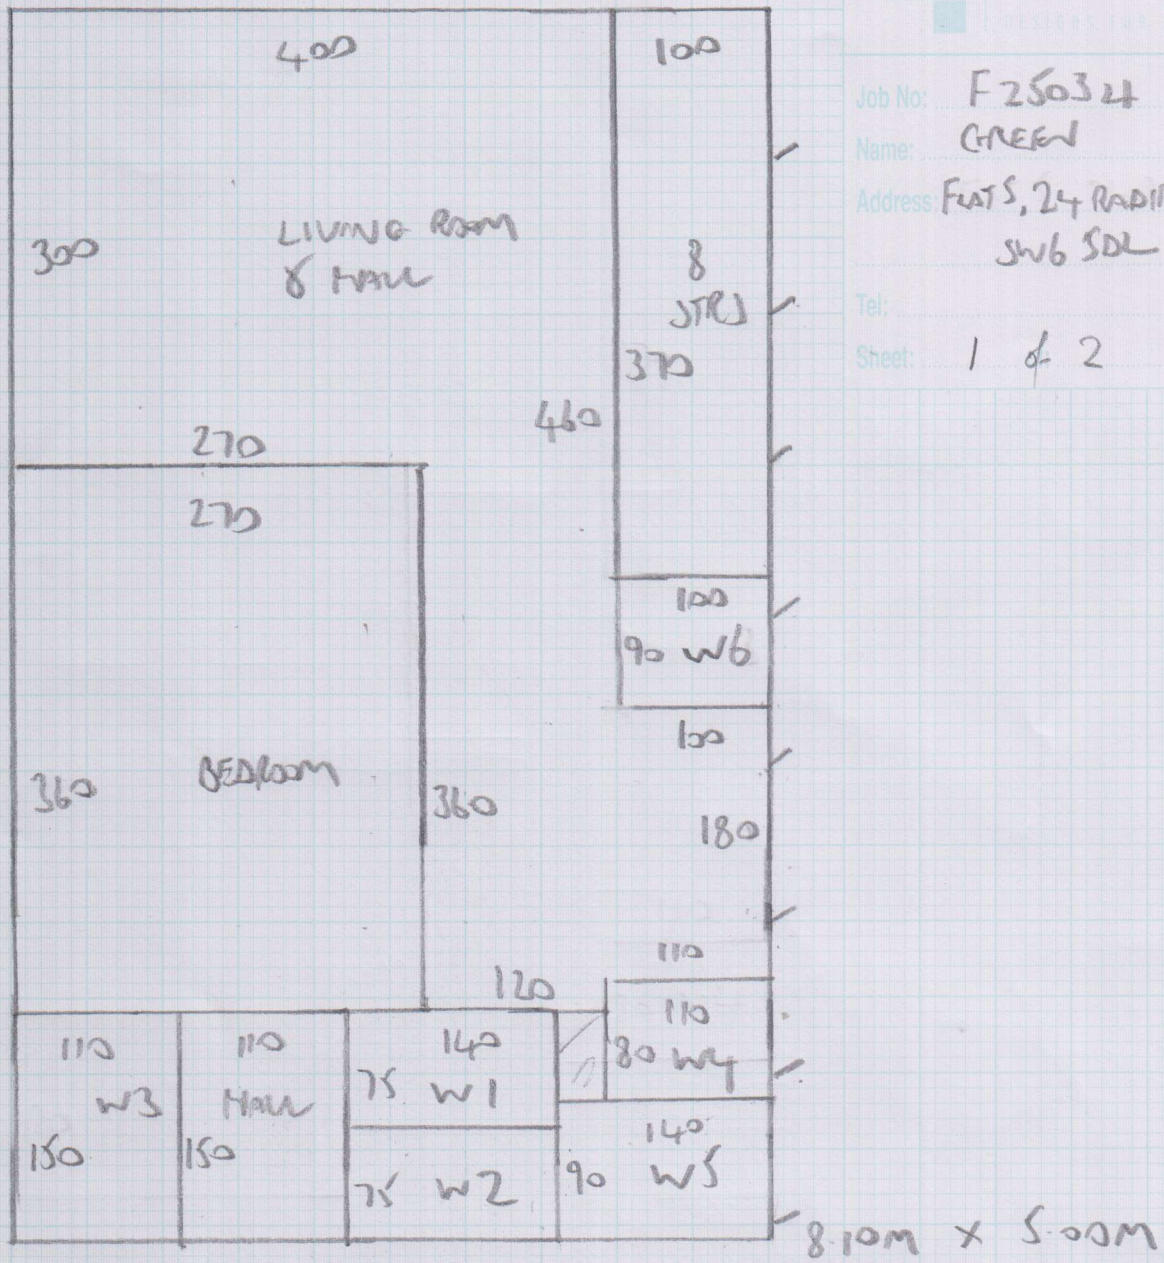

Job No: F25034
 Name: GREEN
 Address: FLATS, 24 RADFORDIE (RD)
 SW6 SDL
 Tel: _____
 Sheet: 1 of 2

40.50m²

Stock NATURAL 4 - Hc 510

Job No: F25034
 Name: GREEN
 Address: FURS, 24 RADIPOLE RD.
 SW6 5DL
 Tel:
 Sheet: 2 of 2

- 4 W 98x67
- 5 W 125x74
- 6 W 89x76
- 8 STRS 91