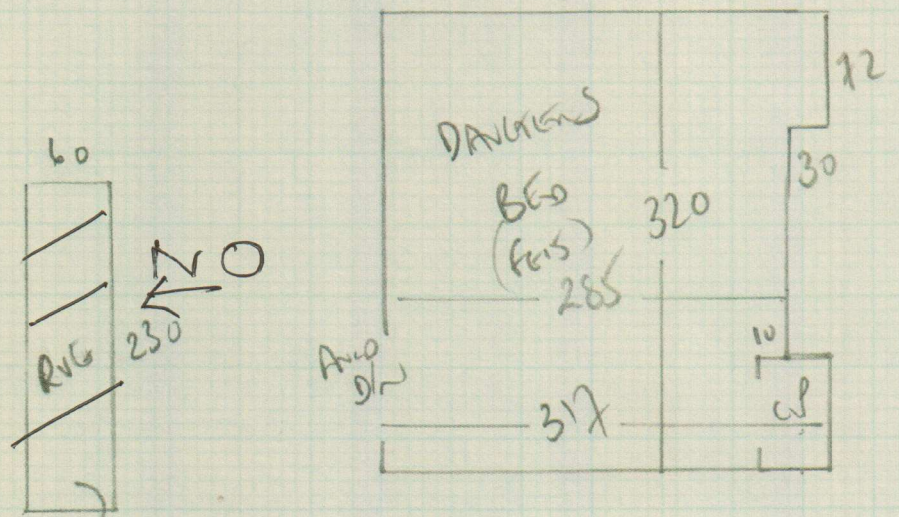

~~Car Down Kut~~ N/A
~~+ Sew for Whirlings~~
~~230 x 600 cm~~

Job No F25042
 Name COOKE
 Address 181 River Road
 37 Hartford Conn
 Tel Sub UZ
 Sheet 1 of 2

Carpet to Street

RAN 335 x 400
 Sewn Bed 355 x 400

 690 x 400

27.60m²

Job No: F25042
 Name: COOKE
 Address: 1st floor flat
 37 Hartono Road
 Tel: SW6 1JZ
 Size: 292

Sons Bed 355 x 400
 DANCERS Bed 335 x 400
 (See Plan) 690 x 400

2760m²

with rug for common hallway
 2.30 x 600 + with the rug