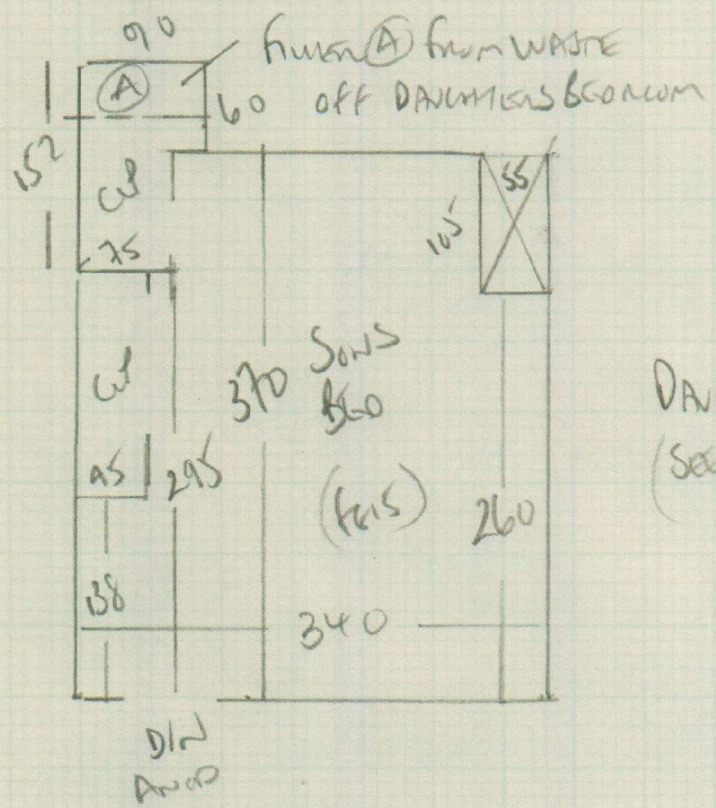

~~Car Down Kut~~ N/A
~~+ Sew for Whirlings~~
~~230 x 600 cm~~

Job No F25042
 Name COOKE
 Address 181 River Road
 37 Hartford Conn
 Tel Sub UZ
 Sheet 1 of 2

Carpet to Street

RAN 335 x 400
 Sewn Bed 355 x 400

 690 x 400

27.60m²

Job No: F25042
 Name: COOKE
 Address: 1st floor flat
 37 Hartono Road
 Tel: SW6 1JZ
 Size: 292

Sons Bed 355 x 400
 DANCERS Bed 335 x 400
 (See Plan) 690 x 400

2760m²

with rug for common hallway
 2.30 x 600 + with the rug