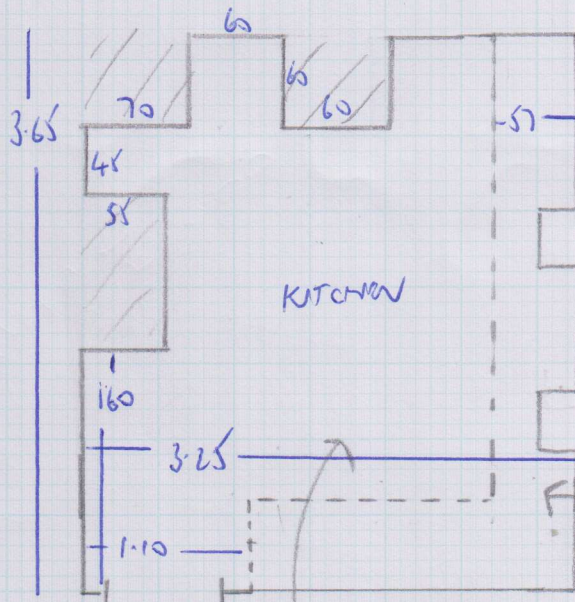

Job No: F25049
Name: DOWSON
Address: 508 FULHAM AVENUE RD
SW6 6JD
Tel:
Sheet: 1 OF 1

4 PACKS
MODULED
CLASSIC OAK
24235

UNITS CURRENTLY OUT
DUE TO BUILDING WORK

ENGINEERED WOOD
FLOATING floor - NOT UNDER UNITS.