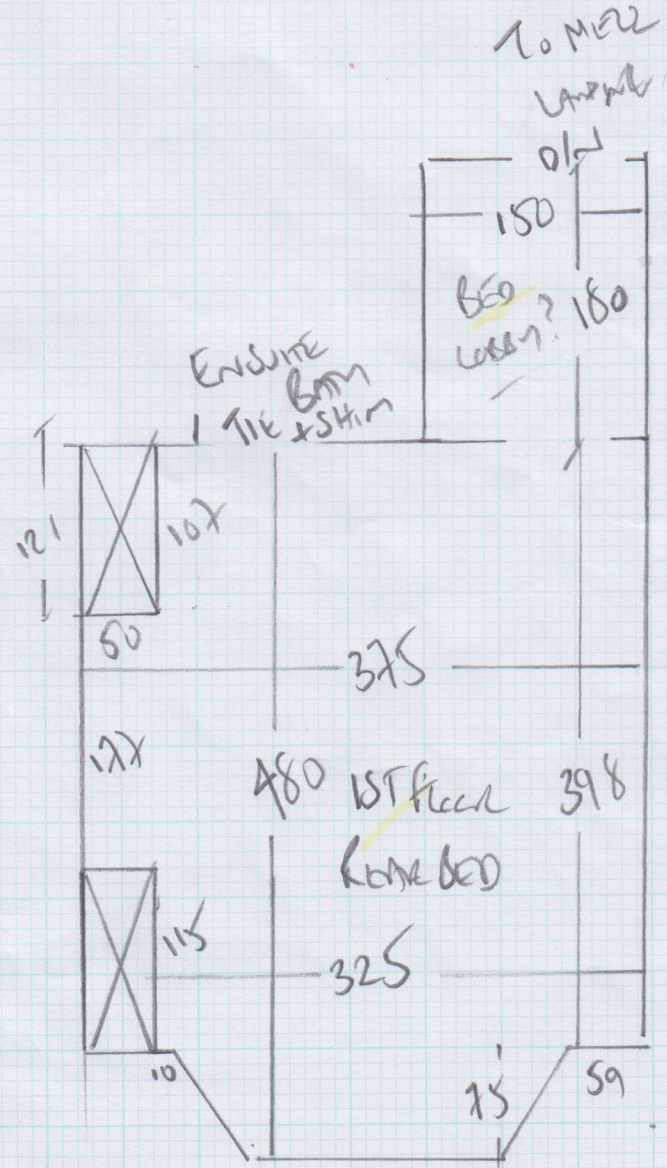

Job No: F25050
 Name: MADDOCKS
 Address: 60 JENNINGS ST
 SW6 6ET
 Tel:
 Sheet: 1 of 4

700
 Goodwood Vaux
 Colour 600-212

- Plan 1 700 x 400
- Plan 2 665 x 400
- Plan 3 475 x 400
- MIDDLE BED 410 x 400
- 22-50 x 4MTR

Roll ordered
 23-00 x 4MTR
 RIF 2550
 * CUT 4-75 x 4MTR
 LAST *

Job No: F25050
 Name: MADDOCKS
 Address: 60 DORSETT ST
 SW16 6EP
 Tel:
 Sheet: 2 of 4

Job No: F25050
 Name: MADDOCKS
 Address: 60 DUNNAGE ST
 SW6 6EP
 Tel:
 Sheet: 3 of 4

Job No: F25050
 Name: MADDOCKS
 Address: 60 DORSET AILES ST
 SW6 6EP
 Tel:
 Sheet: A of A

60cm
 TAKEN
 RUNNER } 45x100
 137
 45x82

Scotia to be taken off
 by builder

mrcarpet
DESIGNS FOR FLOORS

70 Lower Richmond Road
Putney
SW15 1LL

Tel Nr: 020-8789 3133
Fax Nr: 020-8780 2140

ROLL BREAKDOWN

Job No: F25050

Customer Name: Maddocks

Carpet: Goodwood Velvet

Colour: Goo-212

Roll Size	23.00 x 4.00m
Cut Plan 1	7.00 x 4.00m
Cut Plan 2	6.65 x 4.00m
Cut Plan 3	4.75 x 4.00m
Middle Bed	4.10 x 4.00m
Balance left over	0.50 x 4.00m