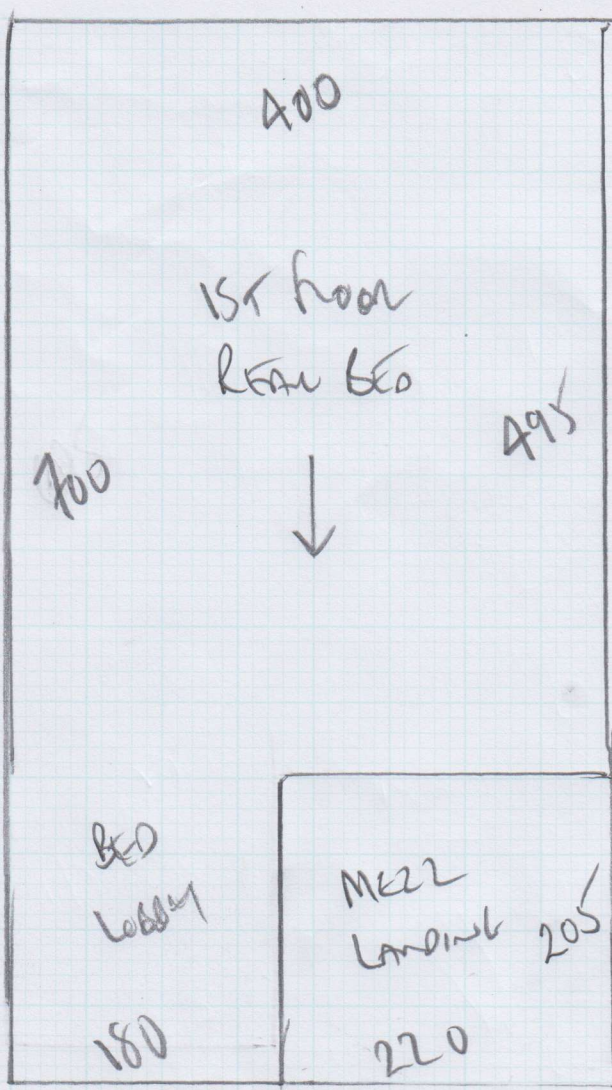

Job No: F25050
 Name: MADDOCKS
 Address: 60 JENNINGS ST
 SW6 6ET
 Tel:
 Sheet: 1 of 4

700
 Goodwood Vaux
 Colour 600-212

- Plan 1 700 x 400
- Plan 2 665 x 400
- Plan 3 475 x 400
- MIDDLE BED 410 x 400
- 22-50 x 4MTR

Roll ordered
 23-00 x 4MTR
 RIF 2550
 * CUT 4-75 x 4MTR
 LAST *

Job No: F25050
 Name: MADDOCKS
 Address: 60 DORSETT ST
 SW16 6EP
 Tel:
 Sheet: 2 of 4

Job No: F25050
 Name: MADDOCKS
 Address: 60 DUNNAGE ST
 SW6 6EP
 Tel:
 Sheet: 3 of 4

Tel Nr: 020-8789 3133
Fax Nr: 020-8780 2140

ROLL BREAKDOWN

Job No: F25050

Customer Name: Maddocks

Carpet: Goodwood Velvet

Colour: Goo-212

Roll Size	23.00 x 4.00m
Cut Plan 1	7.00 x 4.00m
Cut Plan 2	6.65 x 4.00m
Cut Plan 3	4.75 x 4.00m
Middle Bed	4.10 x 4.00m
Balance left over	0.50 x 4.00m

Please cut 4.75 piece last

Thanks
Joe