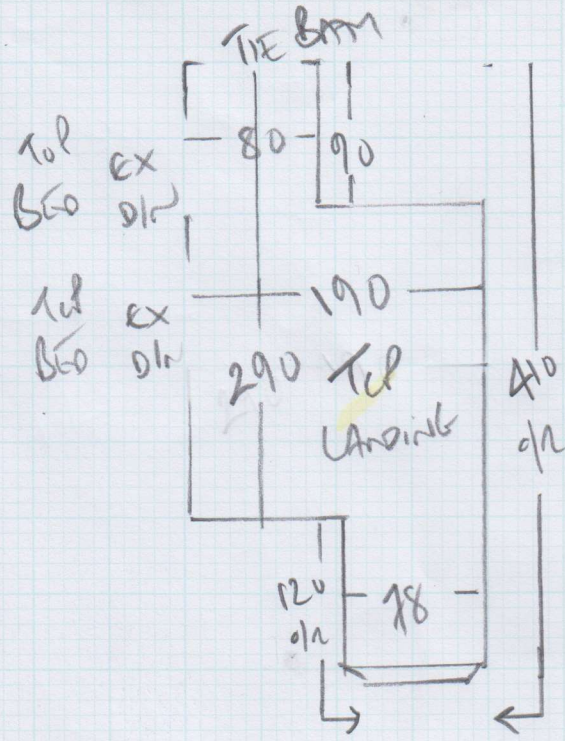

Job No: F25050
 Name: MADDOCKS
 Address: 60 JENNINGS ST
 SW6 6ET
 Tel:
 Sheet: 1 of 4

700
 Goodwood Vaux
 Colour 600-212

- Plan 1 700 x 400
- Plan 2 665 x 400
- Plan 3 475 x 400
- MIDDLE BED 410 x 400
- 22-50 x 4MTR

Roll ordered
 23-00 x 4MTR
 RIF 2550
 * CUT 4-75 x 4MTR
 LAST *

Job No: F25050
 Name: MADDOCKS
 Address: 60 DORSETT ST
 SW16 6EP
 Tel:
 Sheet: 2 of 4

Job No: F25050
 Name: MADDOCKS
 Address: 60 DUNNAGE ST
 SW6 6EP
 Tel:
 Sheet: 3 of 4

Job No: F25050
 Name: MADDOCKS
 Address: 60 DORSET AILES ST
 SW6 6EP
 Tel:
 Sheet: A of A

60cm
 TAKEN
 RUNNER } 45x100
 137
 45x82

Scotia to be taken off
 by builder

mrcarpet
DESIGNS FOR FLOORS

70 Lower Richmond Road
Putney
SW15 1LL

Tel Nr: 020-8789 3133
Fax Nr: 020-8780 2140

ROLL BREAKDOWN

Job No: F25050

Customer Name: Maddocks

Carpet: Goodwood Velvet

Colour: Goo-212

Roll Size	23.00 x 4.00m
Cut Plan 1	7.00 x 4.00m
Cut Plan 2	6.65 x 4.00m
Cut Plan 3	4.75 x 4.00m
Middle Bed	4.10 x 4.00m
Balance left over	0.50 x 4.00m