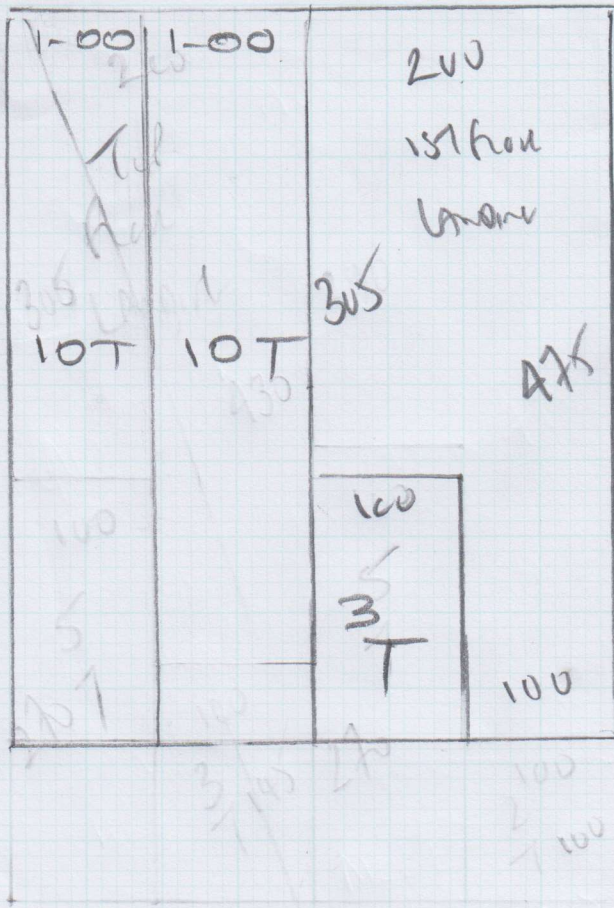

Job No: F25050
 Name: MADDOCKS
 Address: 60 JENNINGS ST
 SW6 6ET
 Tel:
 Sheet: 1 of 4

700
 Goodwood Vaux
 Colour 600-212

- Plan 1 700 x 400
- Plan 2 665 x 400
- Plan 3 475 x 400
- MIDDLE BED 410 x 400
- 22-50 x 4MTR

Roll ordered
 23-00 x 4MTR
 RIF 2550
 * CUT 4-75 x 4MTR
 LAST *

Job No: F25050
 Name: MADDOCKS
 Address: 60 DORSETT ST
 SW16 6EP
 Tel:
 Sheet: 2 of 4

Job No: F25050
 Name: MADDOCKS
 Address: 60 DUNNAGE ST
 SW6 6EP
 Tel:
 Sheet: 3 of 4

Job No: F25050
 Name: MADDOCKS
 Address: 60 DORSET AILES ST
 SW6 6EP
 Tel:
 Sheet: A of A

60cm
 TAKEN
 RUNNER } 45x100
 137
 45x82

Scotia to be taken off
 by builder

mrcarpet
DESIGNS FOR FLOORS

70 Lower Richmond Road
Putney
SW15 1LL

Tel Nr: 020-8789 3133
Fax Nr: 020-8780 2140

ROLL BREAKDOWN

Job No: F25050

Customer Name: Maddocks

Carpet: Goodwood Velvet

Colour: Goo-212

Roll Size	23.00 x 4.00m
Cut Plan 1	7.00 x 4.00m
Cut Plan 2	6.65 x 4.00m
Cut Plan 3	4.75 x 4.00m
Middle Bed	4.10 x 4.00m
Balance left over	0.50 x 4.00m