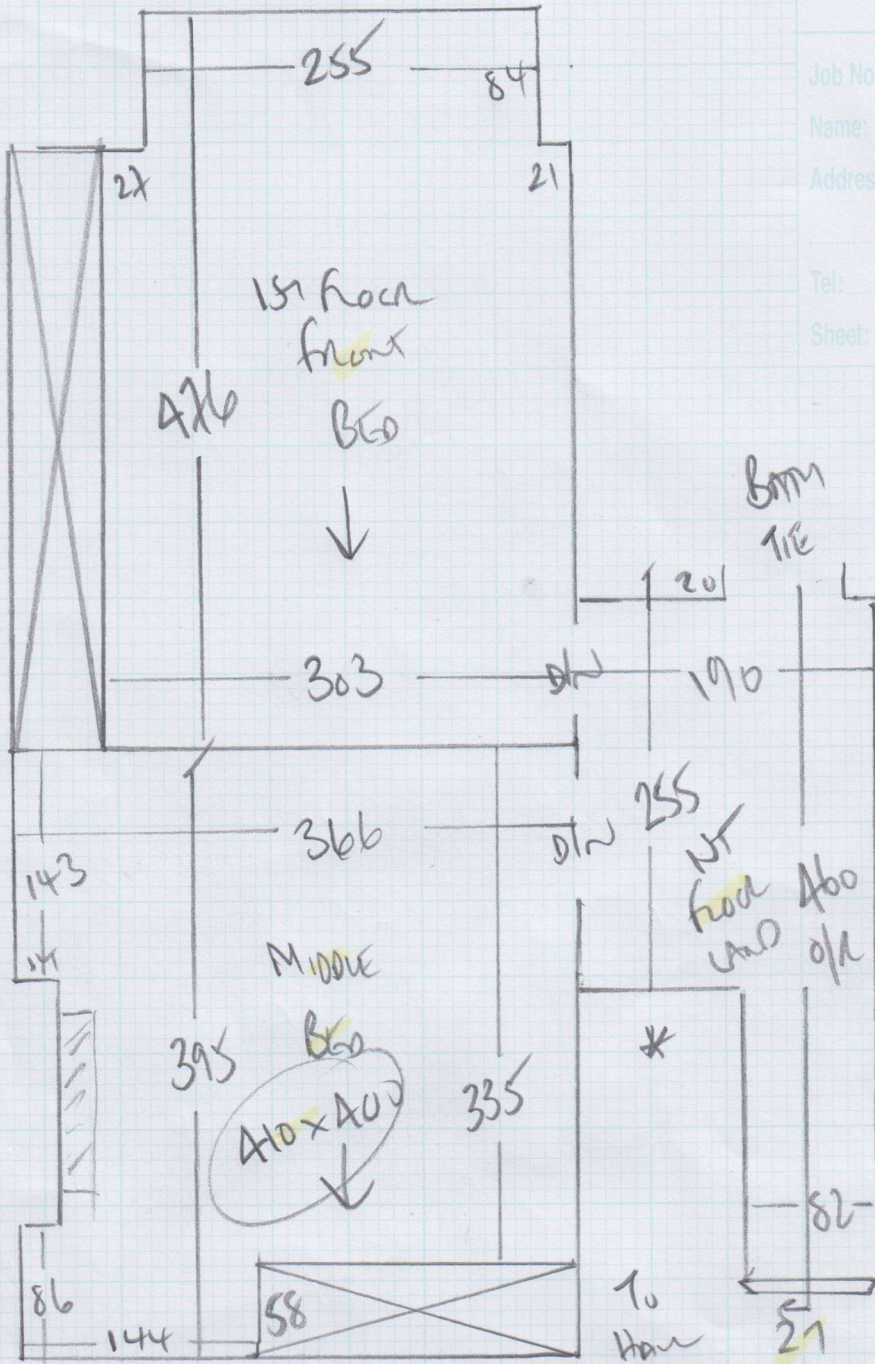

Job No: F25050
 Name: MADDOCKS
 Address: 60 JENNINGS ST
 SW6 6ET
 Tel:
 Sheet: 1 of 4

700
 Goodwood Vaux
 Colour 600-212

- Plan 1 700 x 400
- Plan 2 665 x 400
- Plan 3 475 x 400
- MIDDLE BED 410 x 400
- 22-50 x 4MTR

Roll ordered
 23-00 x 4MTR
 RIF 2550
 * CUT 4-75 x 4MTR
 LAST *

Job No: F25050
 Name: MADDOCKS
 Address: 60 DORSETT ST
 SW16 6EP
 Tel:
 Sheet: 2 of 4

Job No: F25050
 Name: MADDOCKS
 Address: 60 DUNNAGE ST
 SW6 6EP
 Tel:
 Sheet: 3 of 4

Job No: F25050
 Name: MADDOCKS
 Address: 60 DORSET AILES ST
 SW6 6EP
 Tel:
 Sheet: A of A

60cm
 TAKEN
 RUNNER } 45x100
 137
 45x82

Scotia to be taken off
 by builder

mrcarpet
DESIGNS FOR FLOORS

70 Lower Richmond Road
Putney
SW15 1LL

Tel Nr: 020-8789 3133
Fax Nr: 020-8780 2140

ROLL BREAKDOWN

Job No: F25050

Customer Name: Maddocks

Carpet: Goodwood Velvet

Colour: Goo-212

Roll Size	23.00 x 4.00m
Cut Plan 1	7.00 x 4.00m
Cut Plan 2	6.65 x 4.00m
Cut Plan 3	4.75 x 4.00m
Middle Bed	4.10 x 4.00m
Balance left over	0.50 x 4.00m