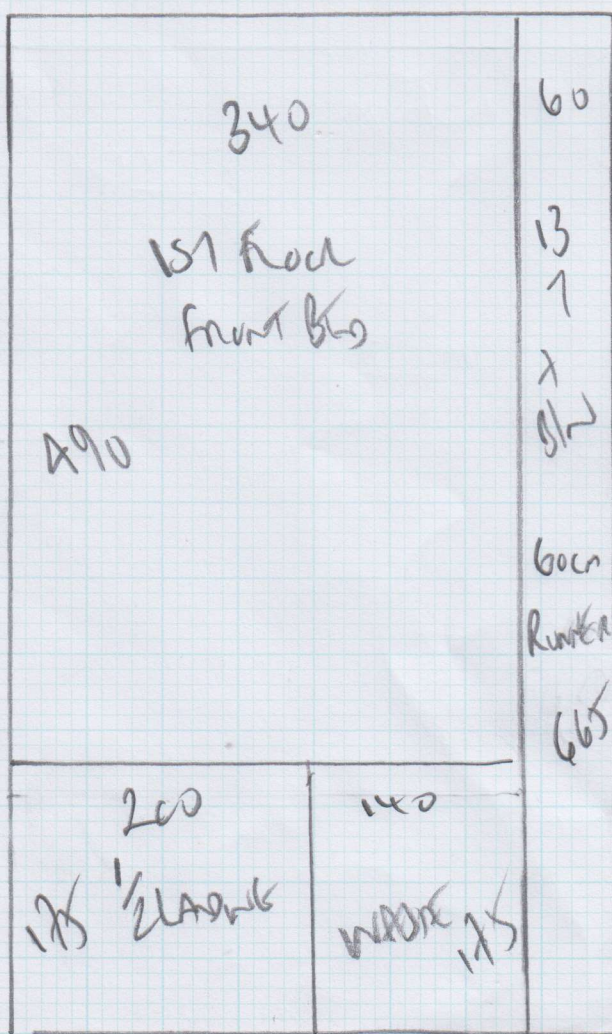

Job No: F25050
 Name: MADDOCKS
 Address: 60 JENNINGS ST
 SW6 6ET
 Tel:
 Sheet: 1 of 4

700
 Goodwood Vaux
 Colour 600-212

- Plan 1 700 x 400
- Plan 2 665 x 400
- Plan 3 475 x 400
- MIDDLE BED 410 x 400
- 22-50 x 4MTR

Roll ordered
 23-00 x 4MTR
 RIF 2550
 * CUT 4-75 x 4MTR
 LAST *

Job No: F25050
 Name: MADDOCKS
 Address: 60 DORSETT ST
 SW16 6EP
 Tel:
 Sheet: 2 of 4

Job No: F25050
 Name: MADDOCKS
 Address: 60 DUNNAGE ST
 SW6 6EP
 Tel:
 Sheet: 3 of 4

Job No: F25050
 Name: MADDOCKS
 Address: 60 DORSET AILES ST
 SW6 6EP
 Tel:
 Sheet: A of A

60cm
 TAKEN
 RUNNER } 45x100
 137
 45x82

Scotia to be taken off
 by builder

mrcarpet
DESIGNS FOR FLOORS

70 Lower Richmond Road
Putney
SW15 1LL

Tel Nr: 020-8789 3133
Fax Nr: 020-8780 2140

ROLL BREAKDOWN

Job No: F25050

Customer Name: Maddocks

Carpet: Goodwood Velvet

Colour: Goo-212

Roll Size	23.00 x 4.00m
Cut Plan 1	7.00 x 4.00m
Cut Plan 2	6.65 x 4.00m
Cut Plan 3	4.75 x 4.00m
Middle Bed	4.10 x 4.00m
Balance left over	0.50 x 4.00m