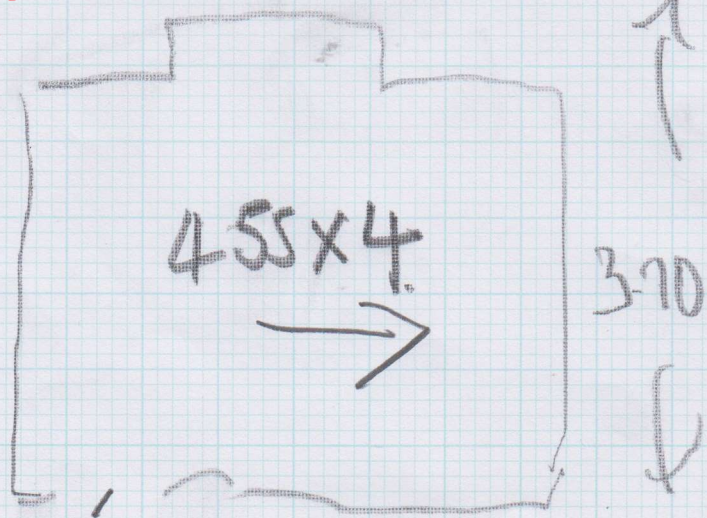

3 X Ali 'z'
CUSTOMER FITTING HALL
IN WOOD

Parque Bed 4.42