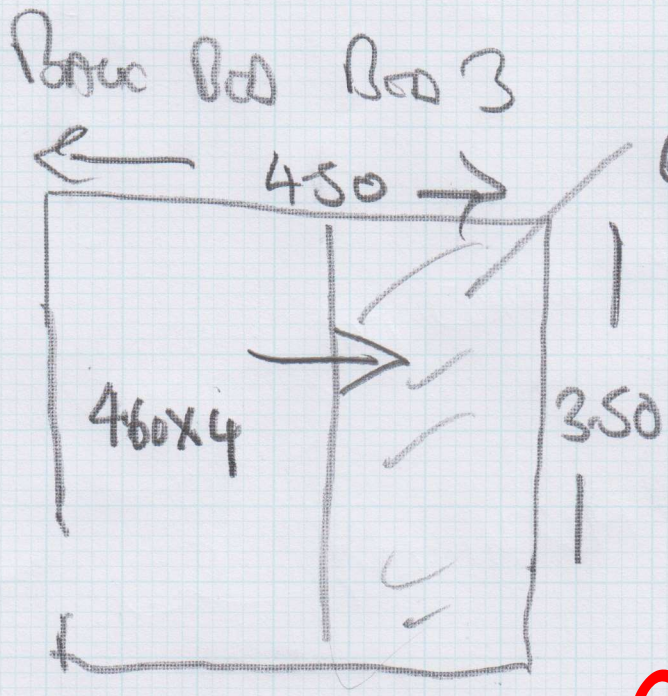

Job No: F250510
Name: SINTINA
Address: 287 Fulham Palace Rd
LONDON SW6 6TL
Per: ①
②
3 M CONCRETE
GRABBER
TIVERTON 909

CONCRETE
FLOOR
STICK
GRABBER

- 4.60 X 4
- 4.10 X 4
- 4.55 X 4

3 X Ali 'z'
CUSTOMER FITTING HALL
IN WOOD

Parque Bed 4.42

Produced with ScanTOPDF