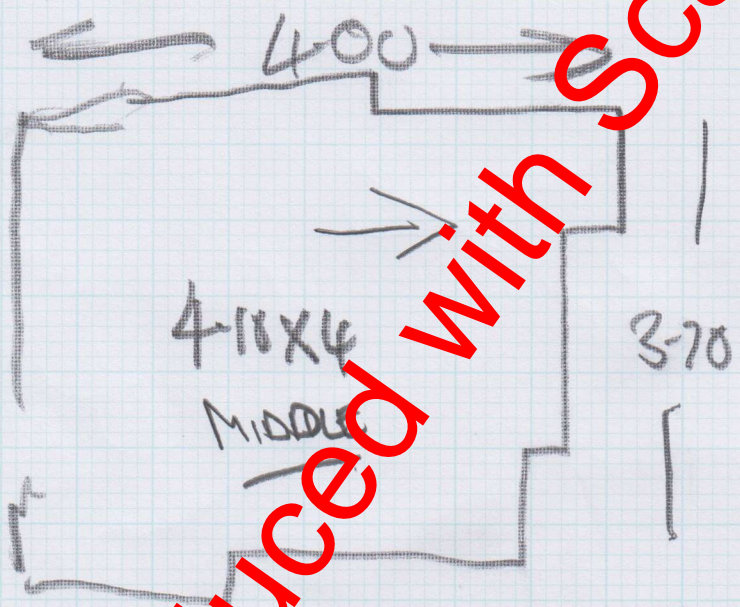

Job No: F250510
Name: SINTINA
Address: 287 Fulham Palace Rd
LONDON SW6 6TL
Per: ①
②
3 M CONCRETE
GRABBER
TIVERTON 909

CONCRETE
FLOOR
STICK
GRABBER

- 4.60 X 4
- 4.10 X 4
- 4.55 X 4

3 X Ali 'z'
CUSTOMER FITTING HALL
IN WOOD