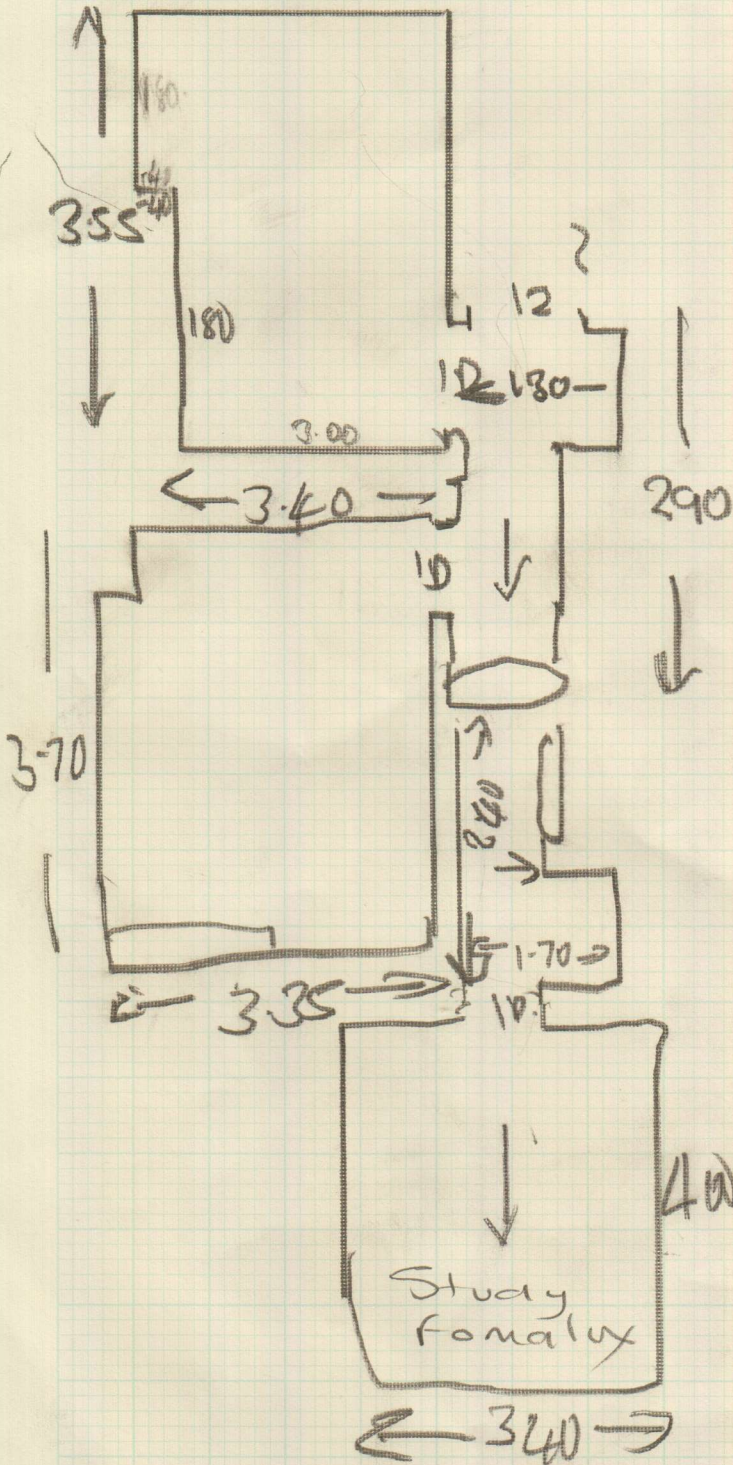

FRONT BED

LOA NEW RUG

Job No: F25057

Name: HOLLOWAY

Address: 23 Queensmill RD
London SW6 6JP

Tel:

Sheet: 2 of 3

W1 - 70 x 95 x ^{Extra}

W2 - 80 x 110 x

W3 - 70 x 80 x

ST (7) - 45 x 78

W4 - 65 x 88 x

W5 - 80 x 110 x

W6 - 70 x 90 x

LANDING

DANCING ROOM

LOTS of Furamite

3-50 x 4MTR

LULWORTH
(LN 23) Tue 2/8/16
Karon
904555

Job No: F 25057
Name: Holloway,
Address: 23 QUEENSMILL RD,
FULHAM LONDON SW6 6SP
Tel: 020-7385-0561
Sheet: 3 of 3

STAIRS

- EXISTING RUNNER - 64 WIDE
- TOP STEP 1-05 X-78
- STEP (11) - 45 X-79
- BINDER - 50 X 1-00 X