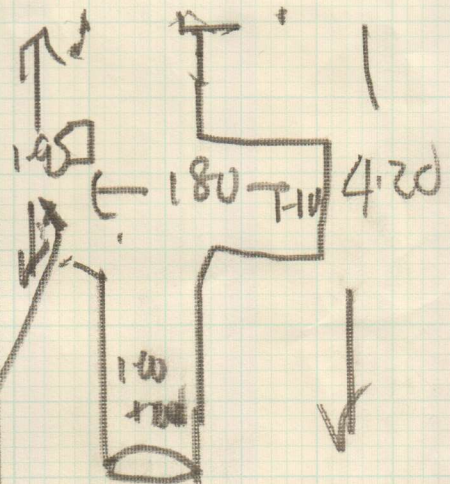

FRONT BED

LOA NEW RUG

Job No: F25057

Name: HOLLOWAY

Address: 23 Queensmill RD
London SW6 6JP

Tel:

Sheet: 2 of 3

W1 - 70 x 95 x ^{Extra}

W2 - 80 x 110 x

W3 - 70 x 80 x

ST (7) - 45 x 78

W4 - 65 x 88 x

W5 - 80 x 110 x

W6 - 70 x 90 x

LANDING

DANCING ROOM

LOTS of Furamite

3-50 x 4MTR

LULWORTH
(LN 23) Tue 2/8/16
Karon
904555

Job No: F 25057
Name: Holloway,
Address: 23 QUEENSMILL RD,
FULHAM LONDON SW6 6SP
Tel: 020-7385-0561
Sheet: 3 of 3

STAIRS

- EXISTING RUNNER - 64 WIDE
- TOP STEP 1-05 X-78
- STEP (11) - 45 X-79
- BINDER - 50 X 1-00 X