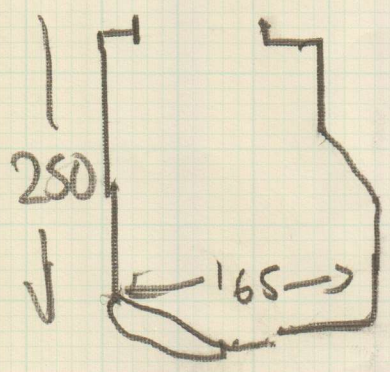

FRONT BED

LOA NEW RUG

Job No: F25057

Name: HOLLOWAY

Address: 23 Queensmill RD
London SW6 6JP

Tel:

Sheet: 2 of 3

W1 - 70 x 95 x ^{Extra}

W2 - 80 x 110 x

W3 - 70 x 80 x

ST (7) - 45 x 78

W4 - 65 x 88 x

W5 - 80 x 110 x

W6 - 70 x 90 x

LANDING

DANCING ROOM

LOTS of Furamite

3-50 x 4MTR

LULWORTH
(LN 23) Tue 2/8/16
Karon
904555

Job No: F 25057
Name: Holloway,
Address: 23 QUEENSMILL RD,
FULHAM LONDON SW6 6SP
Tel: 020-7385-0561
Sheet: 3 of 3

STAIRS

- EXISTING RUNNER - 64 WIDE
- TOP STEP 1-05 X-78
- STEP (11) - 45 X-79
- BINDER - 50 X 1-00 X