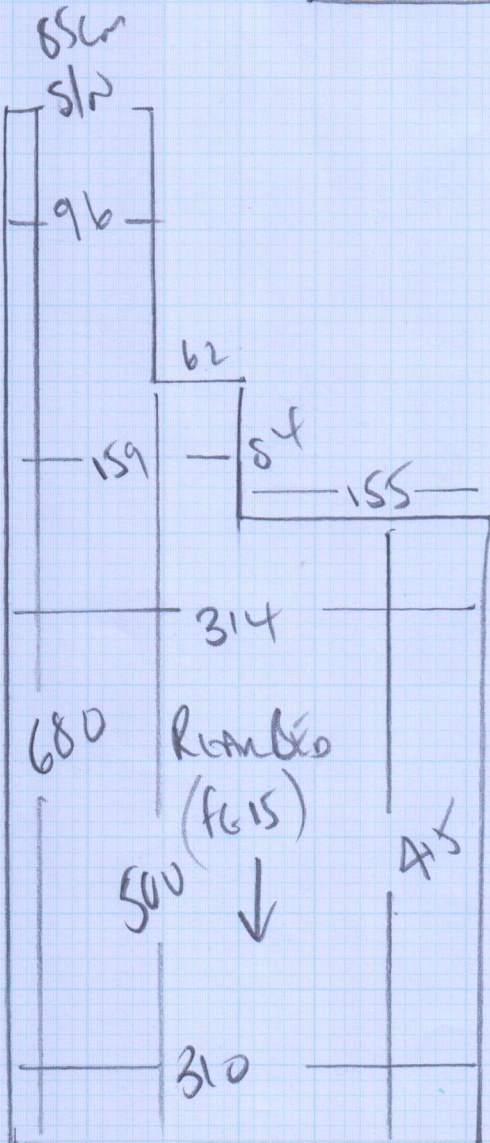

Job No: f25061
 Name: ASHFORD
 Address: SPIELMANT ROAD
 London
 Tel: SE22 0LN
 Sheet: 1 of 2

Wool Cloth
 Carpet

1055 x 400m

42.20m²

Job No: F25061
 Name: Ashford
 Address: 15 Piermont Road
 SE22 0LN
 Tel:
 Sheet: 2 of 2

LANDING FOR
 WITH 60MM
 305 x 70CM
 MAXIMUM