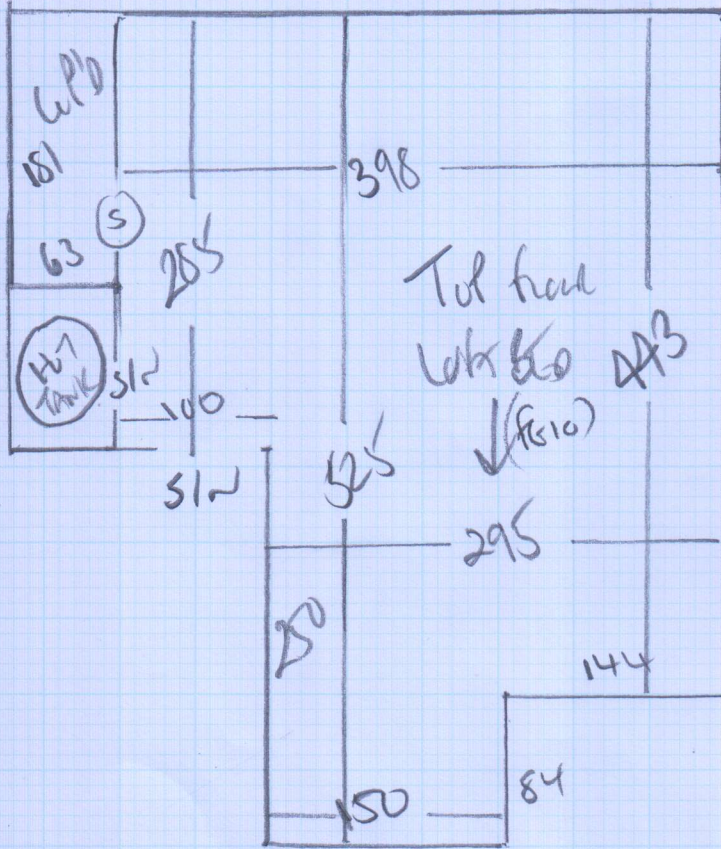

Job No: f25061
 Name: ASHFORD
 Address: SPIELMANT ROAD
 London
 Tel: SE22 0LN
 Sheet: 1 of 2

Wool Cloth
 Carpet

1055 x 400m

42.20m²

Job No: F25061
 Name: Ashford
 Address: 15 Piermont Road
 SE22 0LN
 Tel:
 Sheet: 2 of 2

LANDING FOR
 WITH 60MM
 305 x 70CM
 MAXIMUM