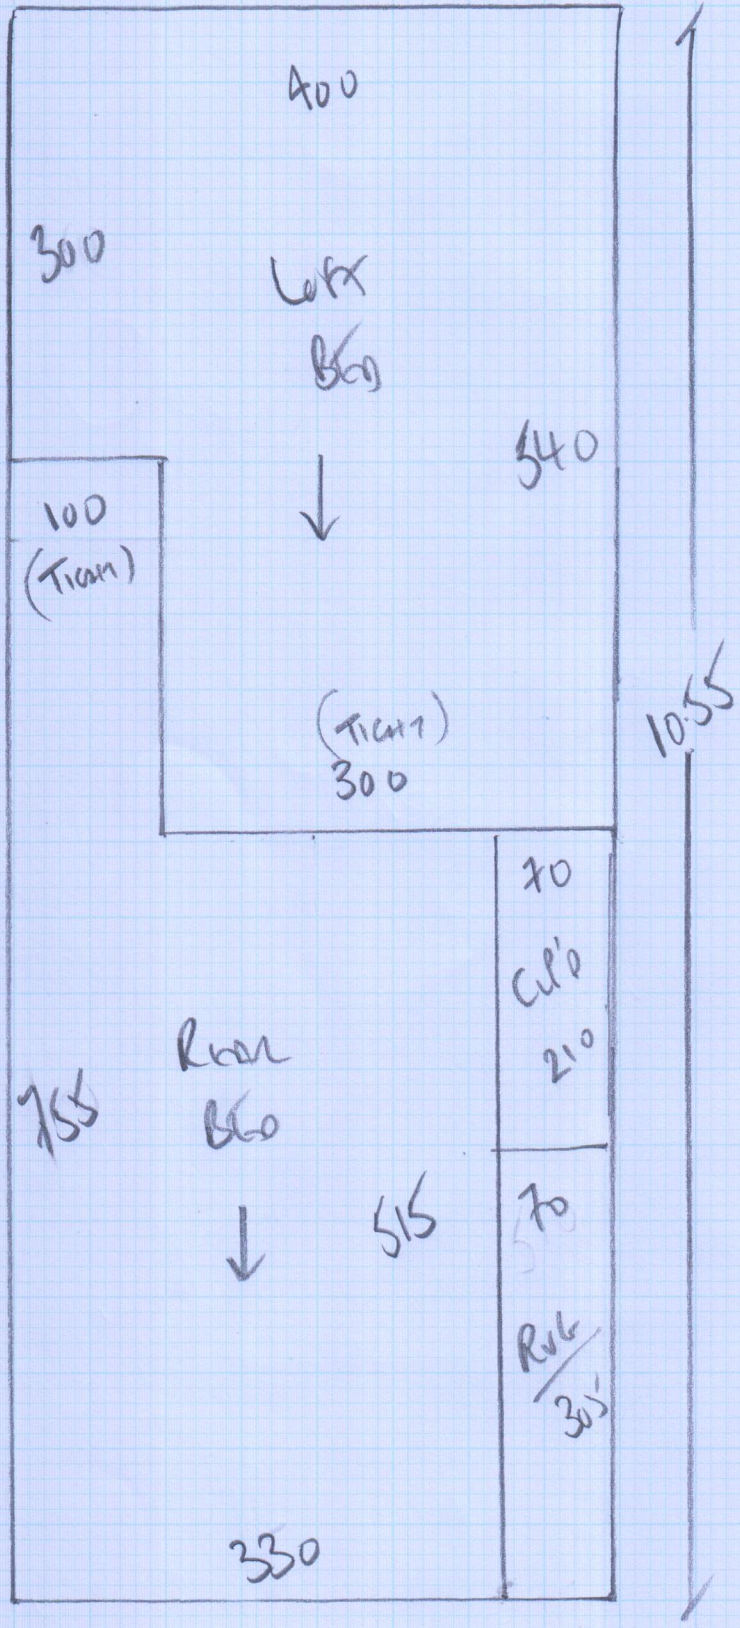

Job No: f25061
 Name: ASHFORD
 Address: SPIELMANT ROAD
 London
 Tel: SE22 0LN
 Sheet: 1 of 2

Wool Cloth
 Carpet

1055 x 400m

42.20m²

Job No: F25061
 Name: Ashford
 Address: 15 Piermont Road
 SE22 0LN
 Tel:
 Sheet: 2 of 2

LANDING FOR
 WITH 60MM
 305 x 70CM
 MAXIMUM