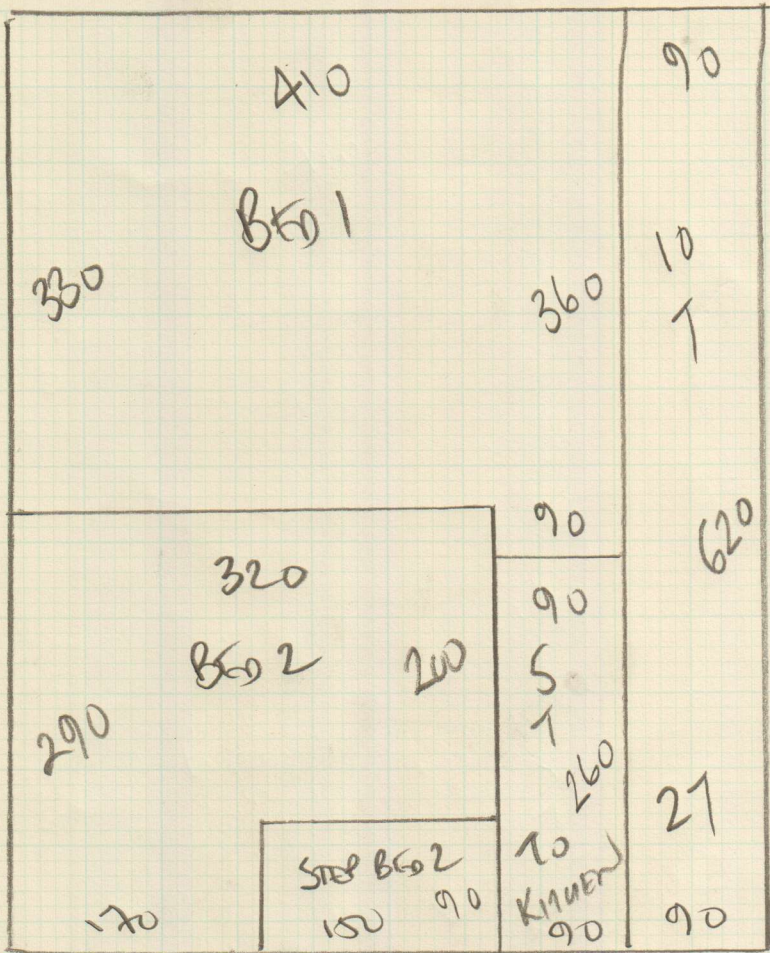

Job No: F25065  
 Name: LUKEMAN  
 Address: 2 STANTON NEWS ST  
 LONDON SW7 4TF  
 Tel:  
 Sheet: 1 of 2

620

WEST END  
 'SUPREME' VIEWER  
 CORON ASTARUS

RAN 1 620 x 500m  
 RAN 2 650 x 500m

1270 x 500m

6350m<sup>2</sup>

650

Job No: F25065  
 Name: LUKEMAN  
 Address: 2 STANTON ROAD S14  
 SW7 4TF  
 Tel:  
 Sheet: 2 of 2

KNOWN S1 45x74  
 ↓  
 2x WALKER RUGS  
 105cm x 70cm ✓