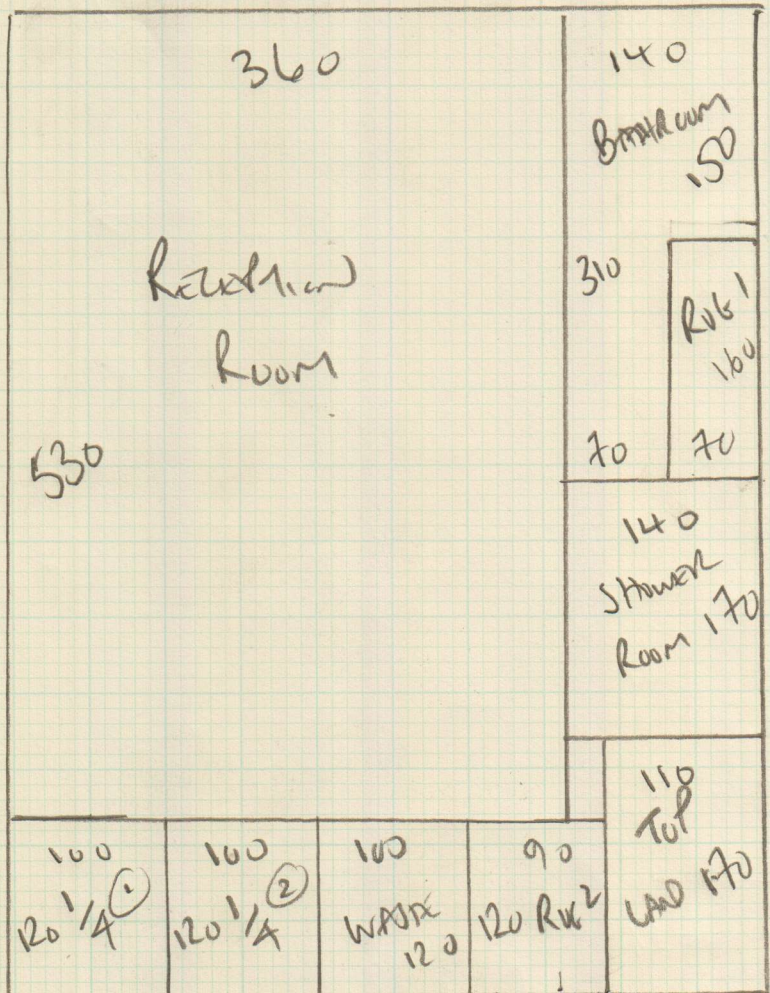

Job No: F25065  
 Name: LUKEMAN  
 Address: 2 STANTON NEWS ST  
 LONDON SW7 4TF  
 Tel:  
 Sheet: 1 of 2

620

WEST END  
 'SUPREME' VIEWER  
 CORON ASTARUS

RAN 1 620 x 500m  
 RAN 2 650 x 500m

1270 x 500m

6350m<sup>2</sup>

650

Job No: F25065  
 Name: LUKEMAN  
 Address: 2 STANTON ROAD S14  
 SW7 4TF  
 Tel:  
 Sheet: 2 of 2

KNOWN S1 45x74  
 ↓  
 2x WALKER RUGS  
 105cm x 70cm ✓