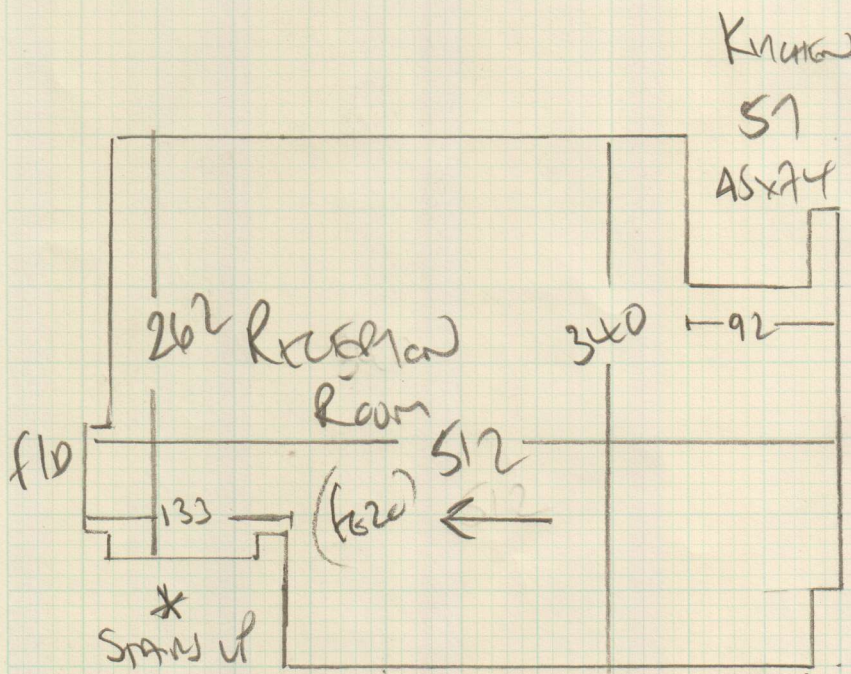

Job No: F25065  
 Name: LUKEMAN  
 Address: 2 STANTON NEWS ST  
 LONDON SW7 4TF  
 Tel:  
 Sheet: 1 of 2

620

WEST END  
 'SUPREME' VIEWER  
 CORON ASTARUS

RAN 1 620 x 500m  
 RAN 2 650 x 500m

1270 x 500m

6350m<sup>2</sup>

650

Job No: F25065  
 Name: LUKEMAN  
 Address: 2 STANTON ROAD S14  
 SW7 4TF  
 Tel:  
 Sheet: 2 of 2

KNOWN S1 45x74  
 ↓  
 2x WALKER RUGS  
 105cm x 70cm ✓