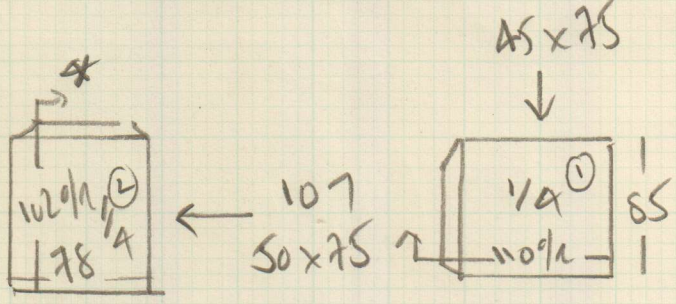

Job No: F25065  
 Name: LUKEMAN  
 Address: 2 STANTON NEWS ST  
 LONDON SW7 4TF  
 Tel:  
 Sheet: 1 of 2

620

WEST END  
 'SUPREME' VIEWER  
 CORON ASTARUS

RAN 1 620 x 500m  
 RAN 2 650 x 500m

1270 x 500m

6350m<sup>2</sup>

650

Job No: F25065  
 Name: LUKEMAN  
 Address: 2 STANTON ROAD S14  
 SW7 4TF  
 Tel:  
 Sheet: 2 of 2

KNOWN S1 45x74  
 ↓  
 2x WALKER RUGS  
 105cm x 70cm ✓