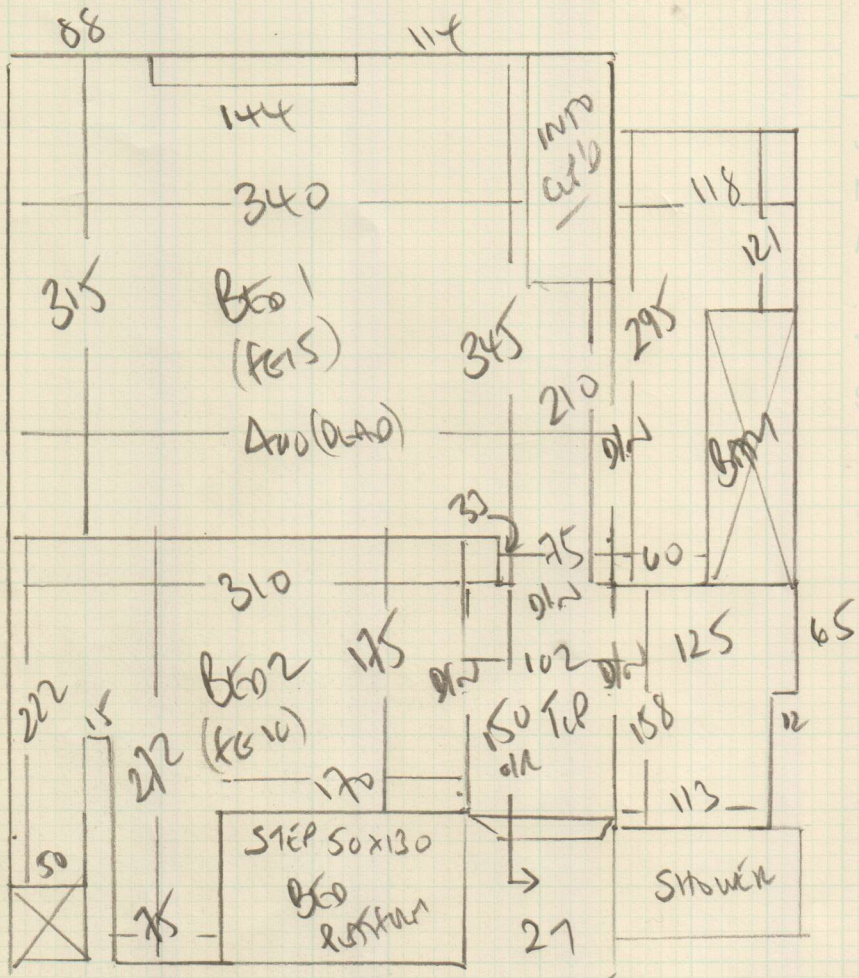

Job No: F25065  
 Name: LUKEMAN  
 Address: 2 STANTON NEWS ST  
 LONDON SW7 4TF  
 Tel:  
 Sheet: 1 of 2

620

WEST END  
 'SUPREME' VIEWER  
 CORON ASTARUS

RAN 1 620 x 500m  
 RAN 2 650 x 500m

1270 x 500m

6350m<sup>2</sup>

650

Job No: F25065  
 Name: LUKEMAN  
 Address: 2 STANTON ROAD S14  
 SW7 4TF  
 Tel:  
 Sheet: 2 of 2

KNOWN S1 45x74  
 ↓  
 2x WALKER RUGS  
 105cm x 70cm ✓