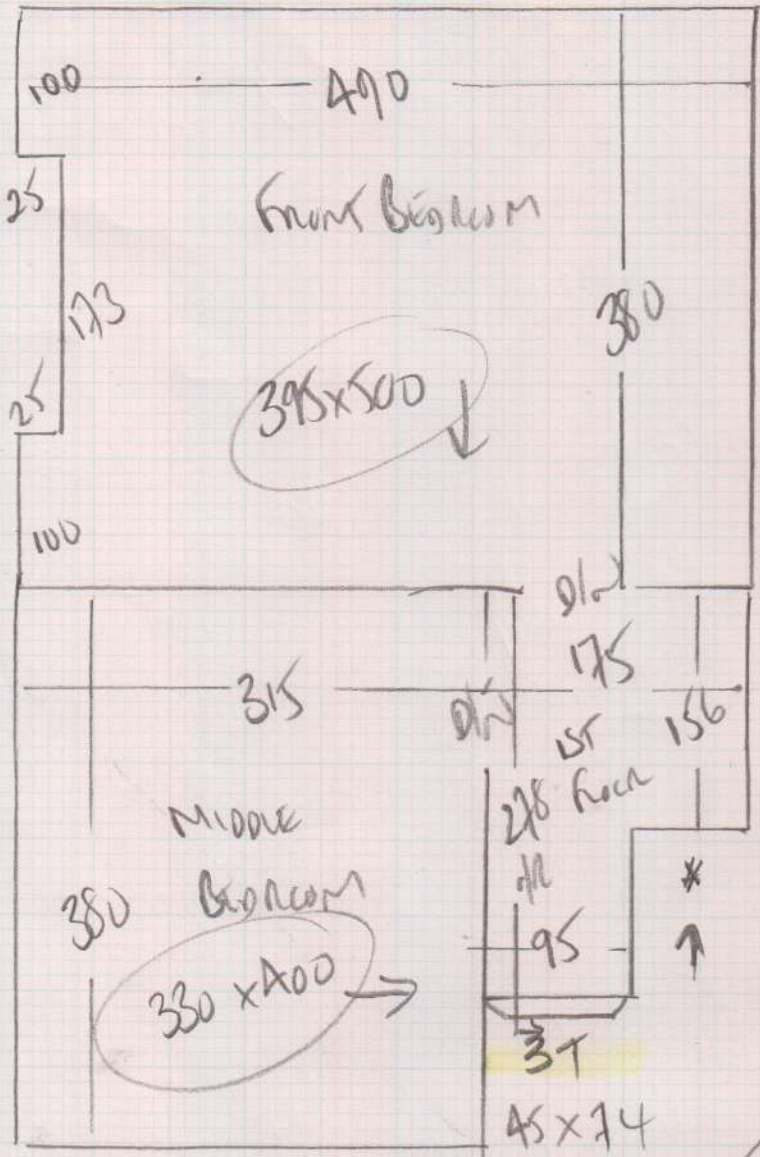

Job No: F25074  
Name: SMYTH  
Address: 78 MILL HILL  
ROAD, W38JJ  
Tel:  
Sheet: 1 of 2

REPLACEMENT  
CARPET  
WOOL CRAFTY  
5942 BRIOLETTE  
3-10 x 4MTR  
RE-USE  
UNDERLAY &  
SLEDGE

\* ROY REPLACE ALL STAIRS \*

PREVIOUS

Job No: F2507A  
 Name: SMYTH  
 Address: 78 MULLHURD  
 W3 8JJ  
 Tel:  
 Sheet: 2 of 2

Bl-Jose 50 x 115  
 91 45 x 79

Tulhiam Stairs

- Riser 21 x 69
- 8T (STEEL STAIRS)
- 45 x 69
- w1 66 x 82
- w2 72 x 95
- w3 65 x 65
- 1T
- 45 x 65
- \*