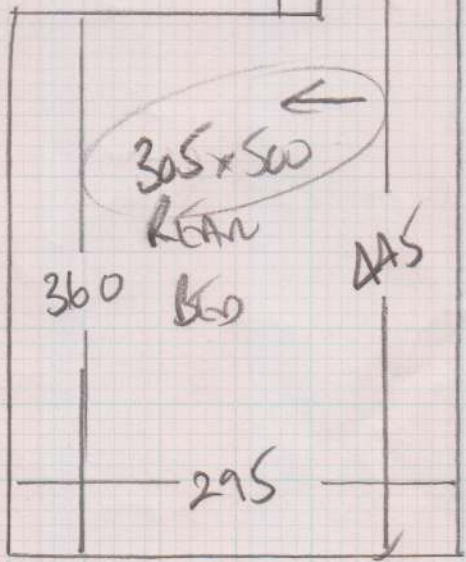

Job No: F25074  
Name: SMYTH  
Address: 78 MILL HILL  
ROAD, W38JJ  
Tel:  
Sheet: 1 of 2

REPLACEMENT  
CARPET  
WOOL CRAFTY  
5942 BRIOLETTE  
3-10 x 4MTR  
RE-USE  
UNDERLAY &  
SLEDGE

\* ROY REPLACE ALL STAIRS \*

PREVIOUS

Job No: F2507A  
 Name: SMYTH  
 Address: 78 MULLHURD  
 W3 8JJ  
 Tel:  
 Sheet: 2 of 2

Bl-Jose 50 x 115  
 91 45 x 79

Tulhiam Stairs

- Riser 21 x 69
- 8T (STEEL STAIRS)
- 45 x 69
- w1 66 x 82
- w2 72 x 95
- w3 65 x 65
- 1T
- 45 x 65
- \*