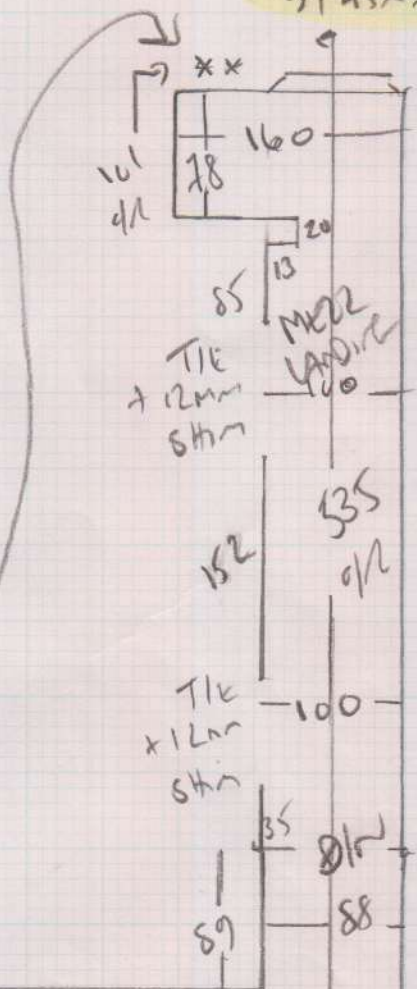

Job No: F25074  
Name: SMYTH  
Address: 78 MILL HILL  
ROAD, W38JJ  
Tel:  
Sheet: 1 of 2

REPLACEMENT  
CARPET  
WOOL CRAFTY  
5942 BRIOLETTE  
3-10 x 4MTR  
RE-USE  
UNDERLAY &  
SLEDGE

\* ROY REPLACE ALL STAIRS \*

PREVIOUS

Job No: F2507A  
 Name: SMYTH  
 Address: 78 MULLHURD  
 W3 8JJ  
 Tel:  
 Sheet: 2 of 2

Bl-Jose 50 x 115  
 91 45 x 79

Tulhiam Stairs

- Riser 21 x 69
- 8T (STEEL STAIRS)
- 45 x 69
- w1 66 x 82
- w2 72 x 95
- w3 65 x 65
- 1T
- 45 x 65
- \*