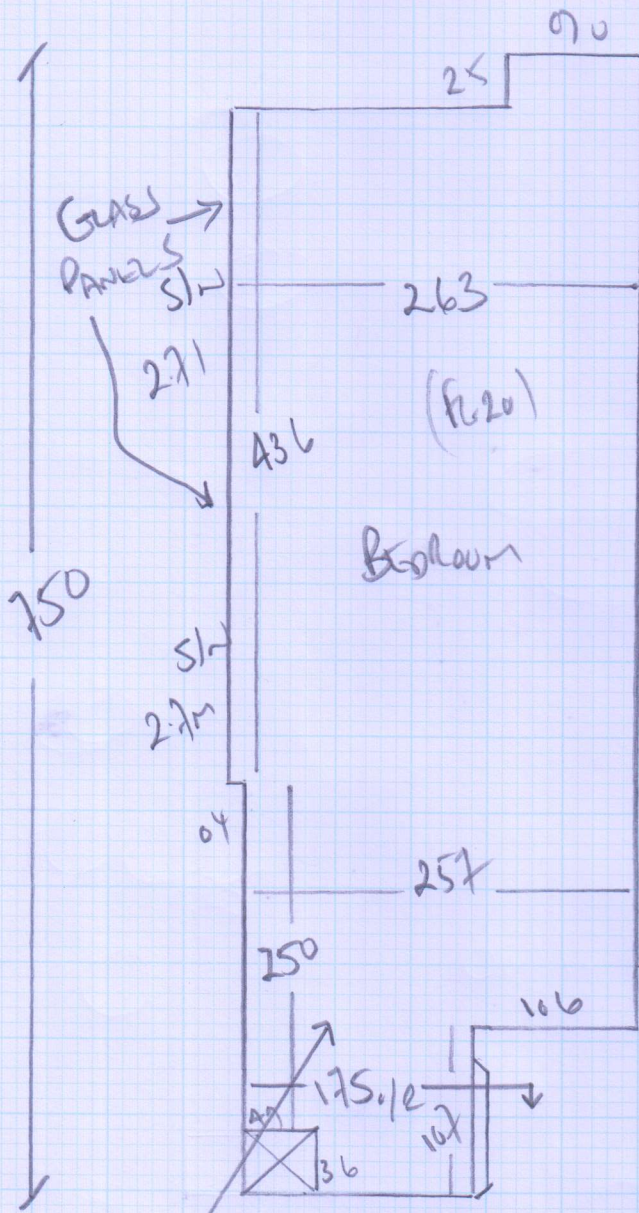

Job No: F25078
 Name: CONNERY
 Address: FAT 17
 ASSEMBLY APARTMENTS
 Tel: 24 YAK GROVE
 Sheet: SEIS 2/2
 1 of 1

COLONIAL CONTOUR
 - MODESTY
 765 x 400

3060m²

LARGE PIECE of WASTE
 APPROX 765 x 110M

WOOD floor
 H/D CARO DOWN 2m² MISSING
 PARK IN FENCELINE - ACCESS
 FROM COLES ROAD