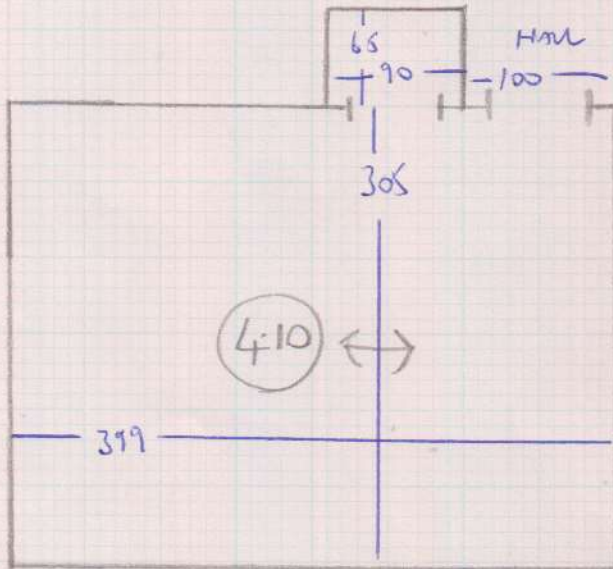

Job No: F25085

Name: APRIL RUSSELL DESIGN

Address: 11 JURENSBURY HOUSE  
 CNEYNE WALK SW3 5LW

Tel:

Sheet: 1 OF 1

COTSWOLD  
 BUCKLAND  
 (AVERBURY)  
 BISHOPSTONE  
 WHITE

6.10 x 4.00  
 =

6.10  
 4.10  
 ---  
 10.20 x 4.00  
 = 40.8m<sup>2</sup>