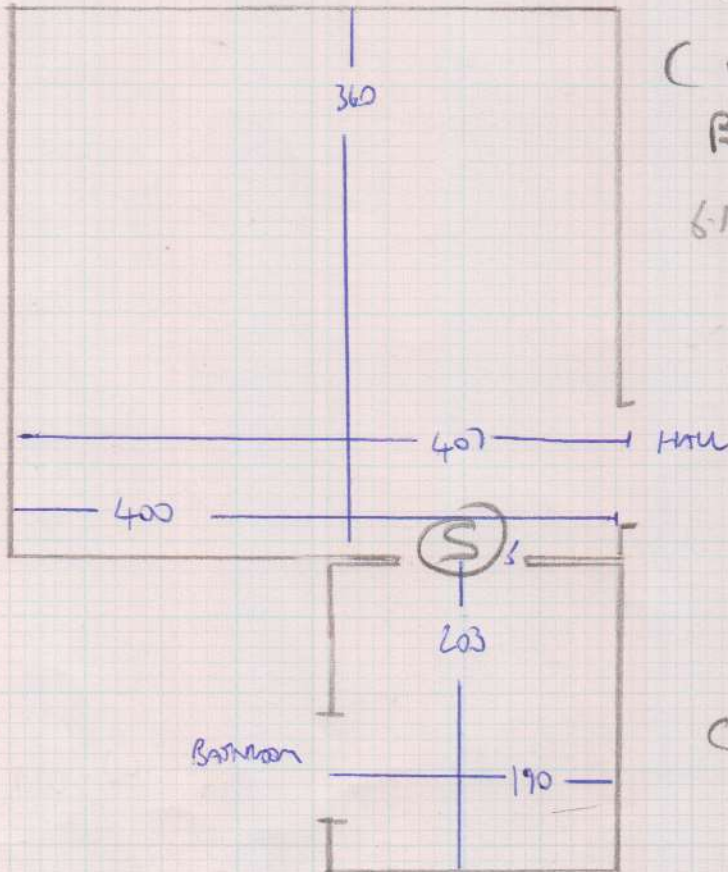

Job No: F25085

Name: APRIL RUSSELL DESIGN

Address: 11 JURENSBURY HOUSE  
 CNEYNE WALK SW3 5LW

Tel:

Sheet: 1 OF 1

COTSWOLD  
 BUCKLAND  
 (AVERBURY)  
 BISHOPSTONE  
 WHITE

6.10 x 4.00  
 =

6.10  
 4.10  
 ---  
 10.20 x 4.00  
 = 40.8m<sup>2</sup>