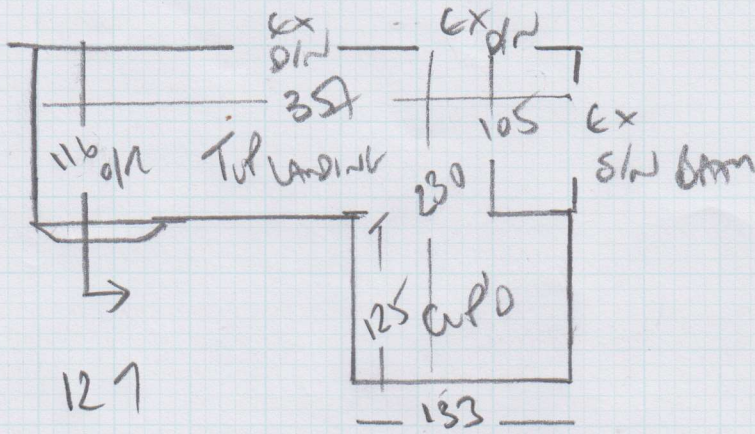

Job No: F 25070
 Name: TWEDDIE
 Address: 11 Lily Close
 ST PAULS CANT
 COXSTON NSW 1494
 Sheet: 1 of 2

265

280

CONTOUR
 Colour Moreside 1

LANE 1 265 x 400
 LANE 2 280 x 400

545 x 400

2180m²

Job No: F25090
 Name: TWEDDLE
 Address: 11 LILY CLOSE
 ST PAULS CANT
 COLETONS
 Sheet: W1494A

127
 45 x 78

To HALL WOOD FLOOR

127
 45 x 78