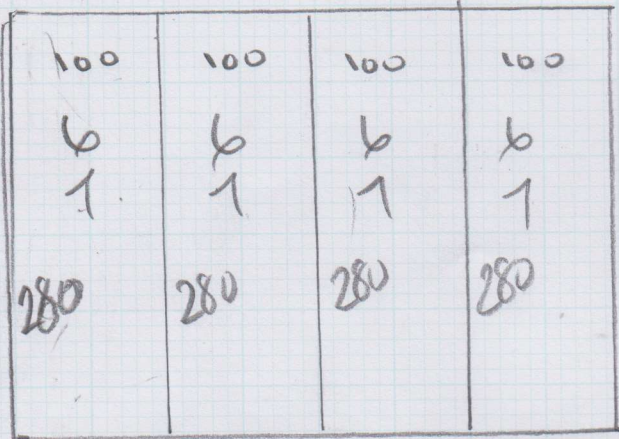

Job No: F 25070
 Name: TWEDDIE
 Address: 11 Lily Close
 ST PAULS CANT
 COXSTON NSW 1494
 Sheet: 1 of 2

265

280

CONTOUR
 Colour Moreside 1

LANE 1 265 x 400
 LANE 2 280 x 400

545 x 400

2180m²

Job No: F25090
 Name: TWEDDLE
 Address: 11 LILY CLOSE
 ST PAULS CANT
 COLETONS
 Sheet: W1494A

127
 45 x 78

To HALL WOOD FLOOR

127
 45 x 78