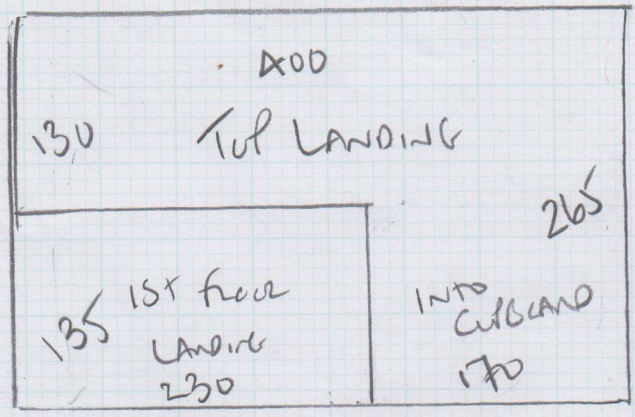

Job No: F 25070
 Name: TWEDDIE
 Address: 11 Lily Close
 ST PAULS CANT
 COXSTON NSW 1494
 Sheet: 1 of 2

265

280

CONTOUR
 Colour Moreside 1

LANE 1 265 x 400
 LANE 2 280 x 400

545 x 400

2180m²

Job No: F25090
 Name: TWEDDLE
 Address: 11 LILY CLOSE
 ST PAULS CANT
 COLETONS
 Sheet: W1494A

127
 45 x 78

To HALL WOOD FLOOR

127
 45 x 78