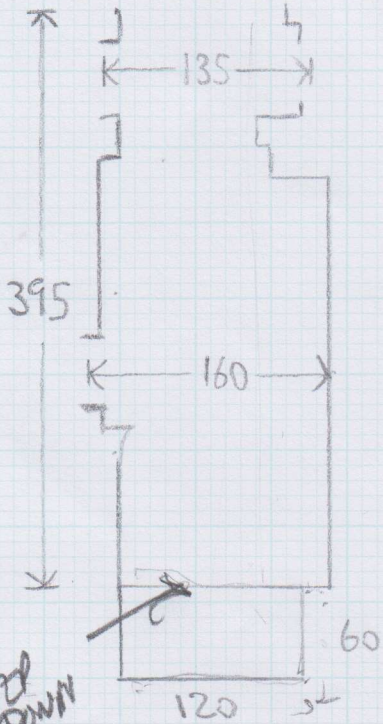

OLD WOOD DOWN

Job No: F25093
 Name: ROSSLYN HOUSE INC.
 Address: 80 WALDEMAR AVE.
 SW6 5LU
 Tel:
 Sheet: 2 of 2

STEP DOWN

PAUL

4.75 x 2.00

LOOK

AT NEWING !!

220x300