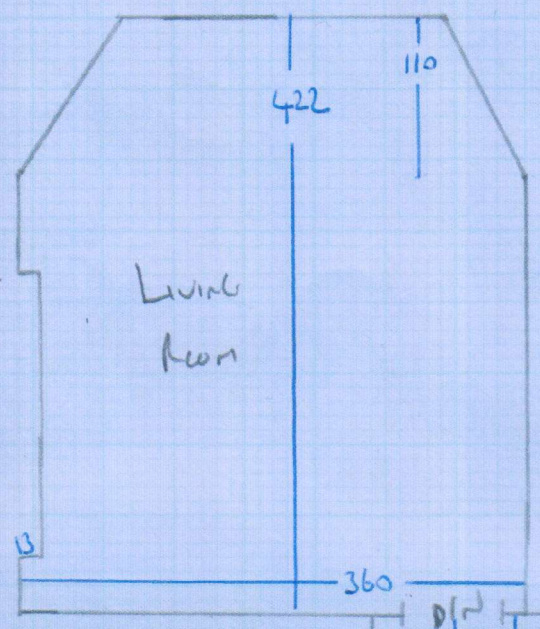

Job No: F25100
Name: WELCH
Address: 7 KINGSLEY MANOR
GROVE ROAD
Tel: WA 956
Sheet: 1 OF 2

RUNLAND 50'

~~XXXXXXXXXX~~

-RUT 50 E 50

CUT LOW
820 x 50

41m²

Job No: F25103
 Name: WELCH
 Address: 7 KINGSLEY MANORNS
 GREYHOUND RD, W14 9SG
 Tel: ---
 Sheet: 2 of 2

3 pieces required
 to fit at Bedroom

pieces A+B+C
 with 2 cross seams !!