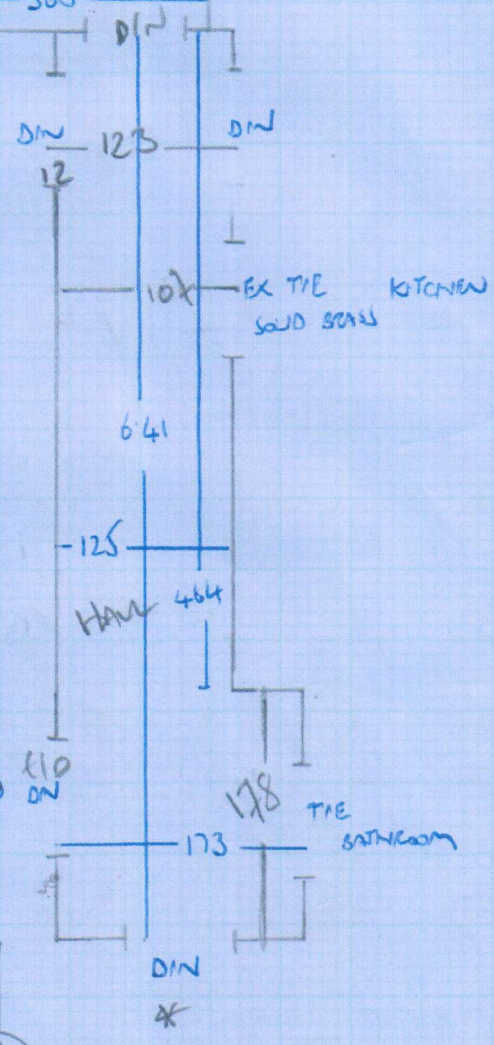

Job No: F25100
Name: WELCH
Address: 7 KINGSLEY MANOR
GROVE ROAD
Tel: WA 956
Sheet: 1 OF 2

RUNLAND 50'

~~XXXXXXXXXX~~

-RUT 50 E 50

CUT LOW
820 x 50

41m²

Job No: F25103
 Name: WELCH
 Address: 7 KINGSLEY MANORNS
 GREYHOUND RD, W14 9SG
 Tel: ---
 Sheet: 2 of 2

3 pieces required
 to fit at Bedroom

pieces A+B+C
 with 2 cross seams !!