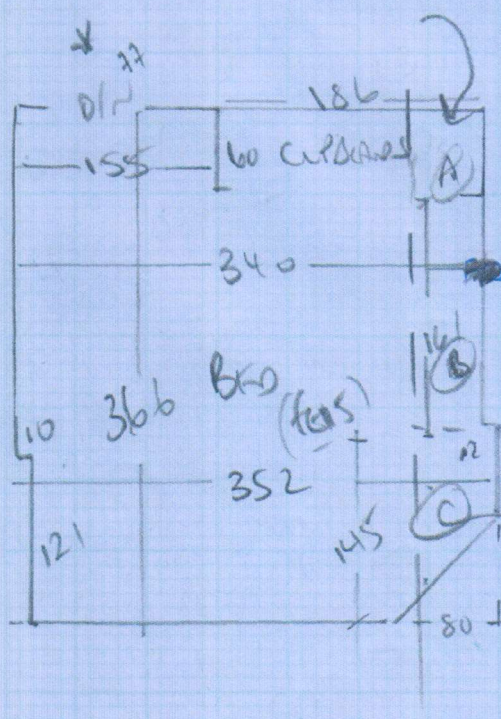

Job No: F25100
Name: WELCH
Address: 7 KINGSLEY MANOR
GROVE ROAD
Tel: WA 956
Sheet: 1 OF 2

RUNLAND 50'

~~XXXXXXXXXX~~

-RUT 50 E 50

CUT LOW
820 x 50

41m²

Job No: F25103
 Name: WELCH
 Address: 7 KINGSLEY MANORNS
 GREYHOUND RD, W14 9SG
 Tel: ---
 Sheet: 2 of 2

3 pieces required
 to fit at Bedroom

pieces A+B+C
 with 2 cross seams !!