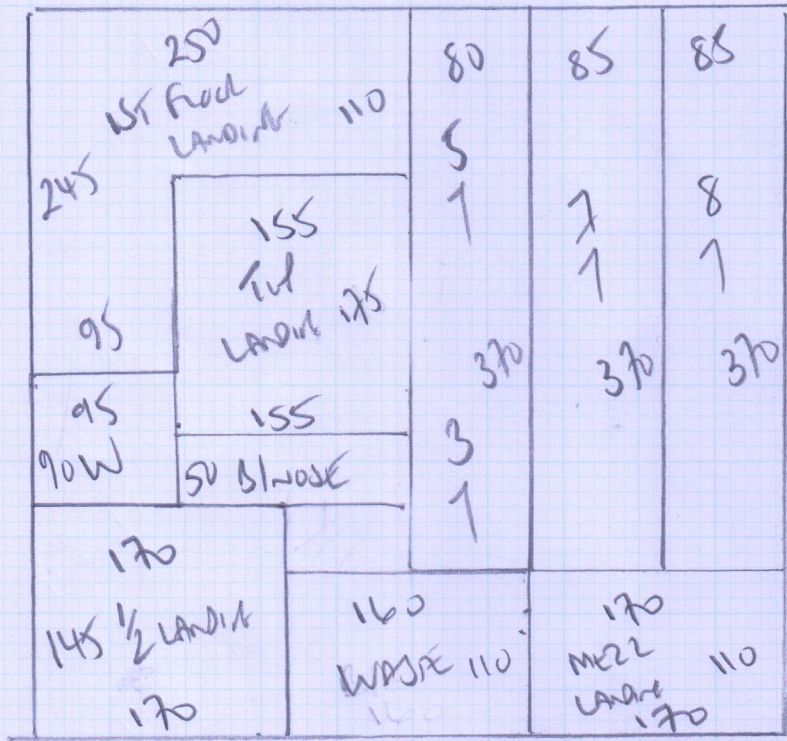

Job No: F2565
 Name: NEALE
 Address: 145 Eastway Road
 SW6 7HB
 Tel:
 Sheet: 1 of 3

COTSWOLD
 SUIPTON RIB
 (CLARENDRON KILN)

480
 480 x 500

24m²

BERN - 720
 (ADORATION 92)

- Tul front 450 x 400
- Tul Rear 305 x 400
- 1st front 420 x 400
- 1st Rear 310 x 400
- 1485 x 400

59.40m²

Job No: F25105
 Name: NEALE
 Address: 145 EST COURT ROAD
 SW6 1HB
 Tel:
 Sheet: 203

Job No: F25105
 Name: NAVE
 Address: 145 ESTCART ROAD
 SW6 7HS
 Tel:
 Sheet: 3 OF 3