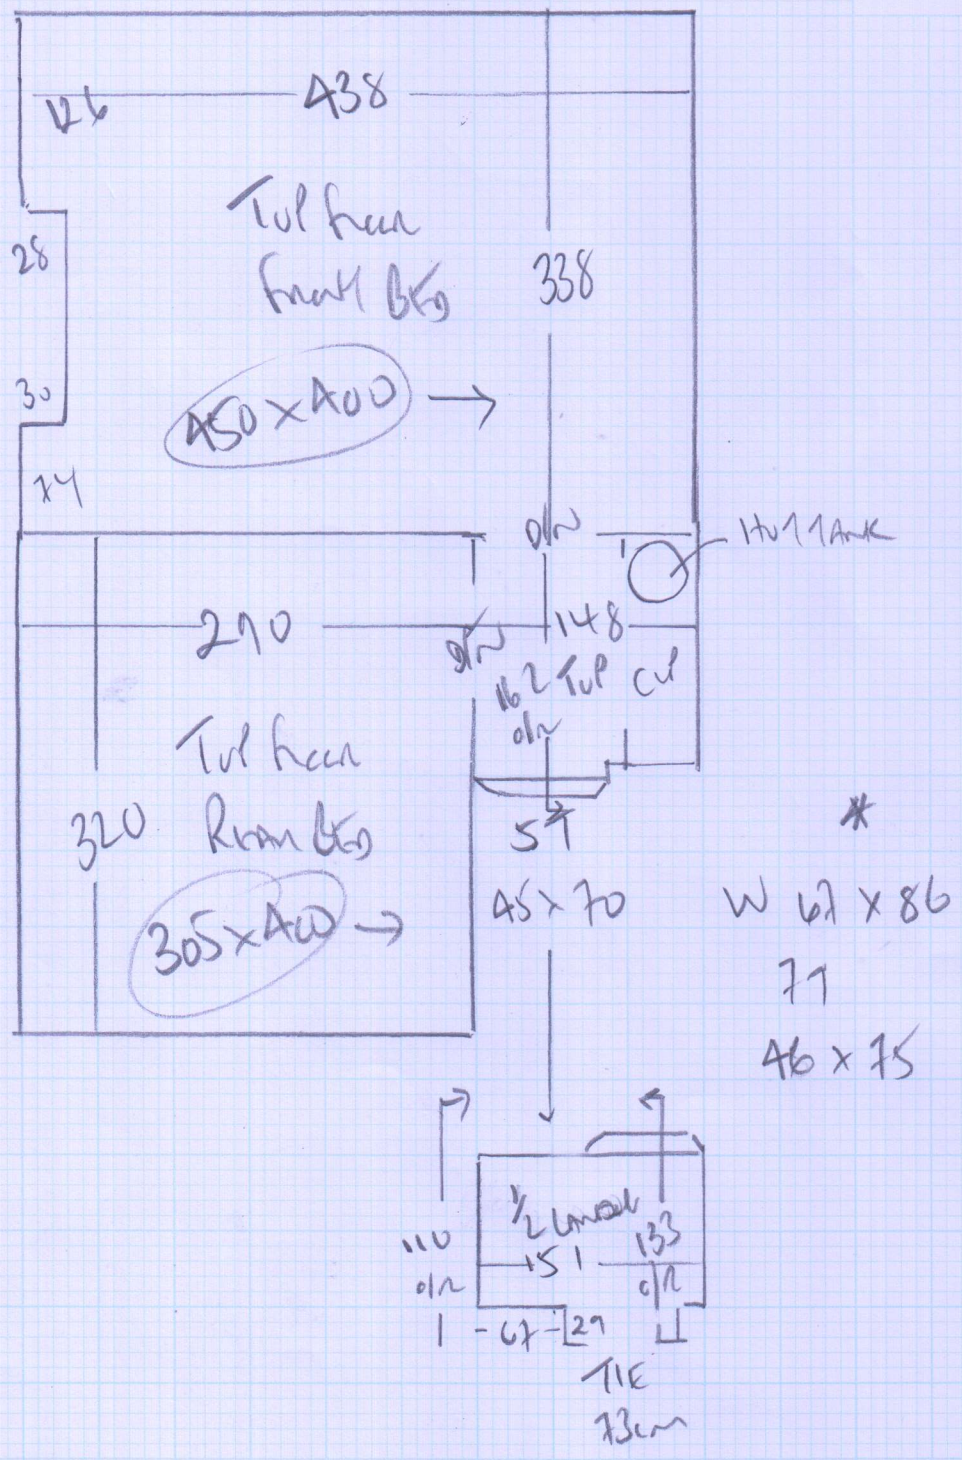

Job No: F2565
 Name: NEALE
 Address: 145 Eastway Road
 SW6 7HB
 Tel:
 Sheet: 1 of 3

COTSWOLD
 SUIPTON RIB
 (CLARENDRON KILN)

480
 480 x 500

24m²

BERN - 720
 (ADORATION 92)

- Tul front 450 x 400
- Tul Rear 305 x 400
- 1st front 420 x 400
- 1st Rear 310 x 400
- 1485 x 400

59.40m²

Job No: F25105
 Name: NEALE
 Address: 145 EST COURT ROAD
 SW6 1HB
 Tel:
 Sheet: 203

Job No: F25105
 Name: NAVE
 Address: 145 ESTCART ROAD
 SW6 7HS
 Tel:
 Sheet: 3 OF 3