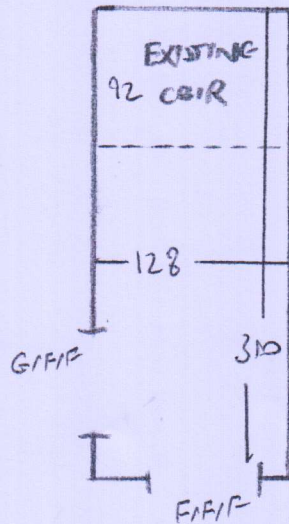

WOOD TO
BE THRESHOLD

2 STMS .77

12 STMS .71

F25111

JORDEN

1ST FLOOR FLOOR - 84
MARGARINE COND W/ 8RT

16 / 1

COMMUNAL HALL

FND

1 Pack @ 3.62 m²

MODULEO TRANSFORM

- VERDON OAK 24232