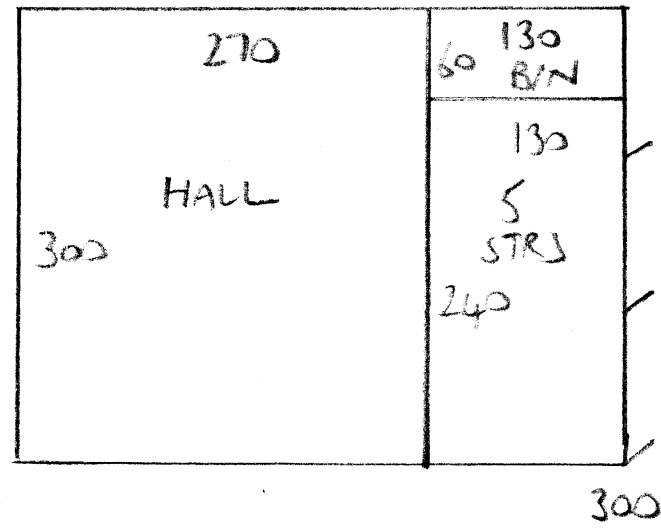

*
4 STRS 90
BN 115x45

F1D MATWELL
22mm LOW EX
SIN AROUND
AT PRESENT

F25121
 CLASS GOODS LTD
 610 LANCASTER ROAD
 W11 1RG

2 2

12.30
 3.00

 15.30M X 4.00M

12.30