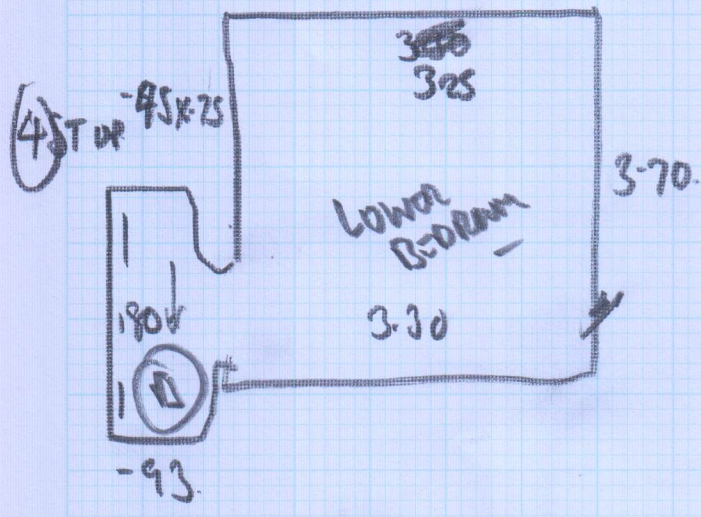

Job No: F25125
 Name: RGA
 Address: 1 CALHOUN MANSION
 ELECTRIC PARADE SUBDIVISION
 KT65NY
 Tel:
 Sheet: 1 of 2

STOCK NATURAL HCS10

5.00 X 5
 7.90 X 5

12.90 X 5
 64.50^{sq}

790

Job No: F 25125
 Name: REA
 Address: 1 CALENDER MAWS
 ELECTRIC PARADES. SULLIVAN
 KT65NY
 Tel:
 Sheet: 2 of 2

Lower Bedroom

BACK UP
 1" IN PORTLAND
 + TAKE AWAY
 RE 5"

STAIRS (4) - 45x75

- W1 - 85x110
- W2 - 110x76
- W3 - 85x115
- W4 - 105x75
- ST (4) - 45x75

- 1/2 Zone 155x194 ✓
- ST (4) - 45x75
- W5 - 85x110
- W6 - 110x76
- W7 - 85x115
- W8 - 105x75
- ST (4) - 45x75