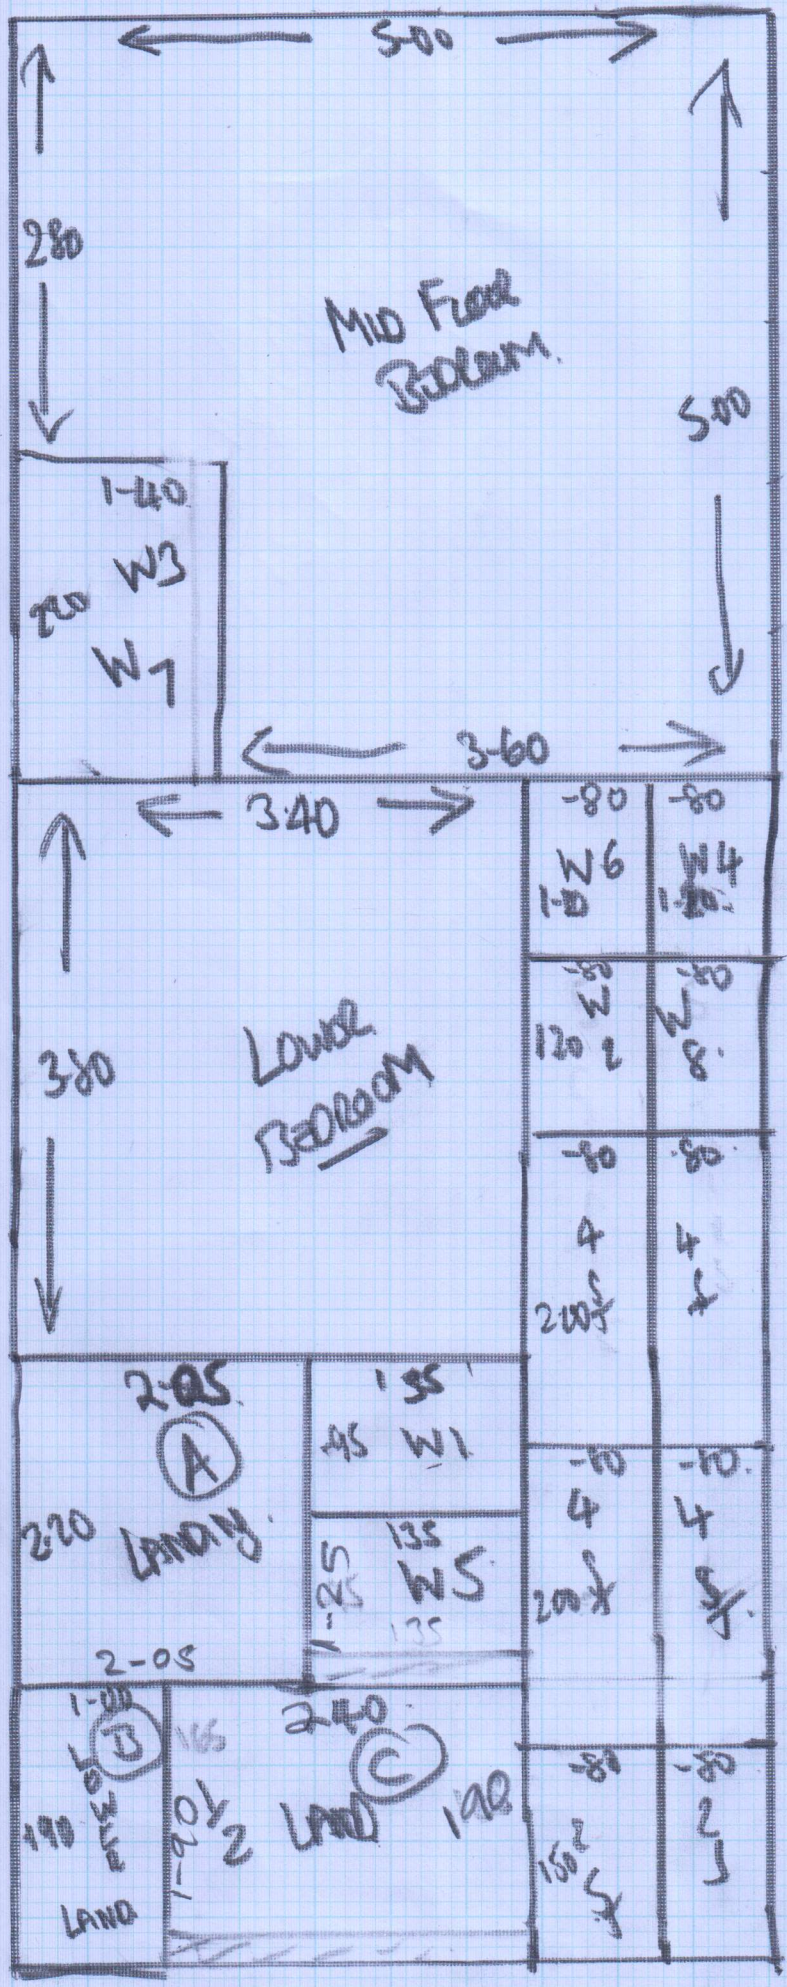

Job No: F25125
 Name: RGA
 Address: 1 CALHOUN MANSION
 ELECTRIC PARADE SUBDIVISION
 KT65NY
 Tel:
 Sheet: 1 of 2

STOCK NATURAL HCS10

5.00 X 5
 7.90 X 5

12.90 X 5
 64.50^{sq}

790

Job No: F 25125
 Name: REA
 Address: 1 CALENDER MAWS
 ELECTRIC PARADES. SULLIVAN
 KT65NY
 Tel:
 Sheet: 2 of 2

Lower Bedroom

BACK UP
 1" IN PORTLAND
 + TAKE AWAY
 RE 5"

STAIRS (4) - 45x75

- W1 - 85x110
- W2 - 110x76
- W3 - 85x115
- W4 - 105x75
- ST (4) - 45x75

- 1/2 Zone 155x194 ✓
- ST (4) - 45x75
- W5 - 85x110
- W6 - 110x76
- W7 - 85x115
- W8 - 105x75
- ST (4) - 45x75