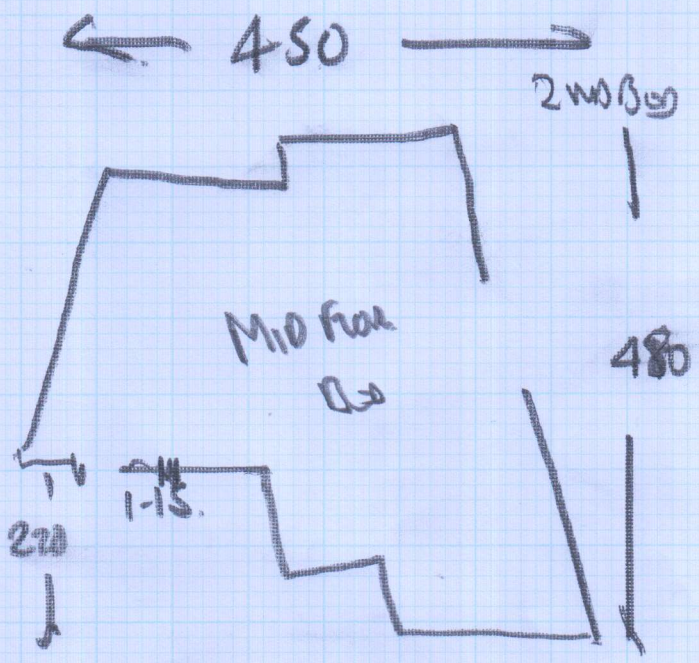

Job No: F25125
 Name: RGA
 Address: 1 CALHOUN MANSION
 ELECTRIC PARADE SUBDIVISION
 KT65NY
 Tel:
 Sheet: 1 of 2

STOCK NATURAL HCS10

5.00 X 5
 7.90 X 5

12.90 X 5
 64.50^{sq}

790

Job No: F 25125
 Name: REA
 Address: 1 CALENDER MAWS
 ELECTRIC PARADES. SULLIVAN
 KT65NY
 Tel:
 Sheet: 2 of 2

Lower Bedroom

BACK UP
 1" IN PORTLAND
 + TAKE AWAY
 RE 5"

STAIRS (4) - 45x75

- W1 - 85x110
- W2 - 110x76
- W3 - 85x115
- W4 - 105x75
- ST (4) - 45x75

- 1/2 Zone 155x194 ✓
- ST (4) - 45x75
- W5 - 85x110
- W6 - 110x76
- W7 - 85x115
- W8 - 105x75
- ST (4) - 45x75