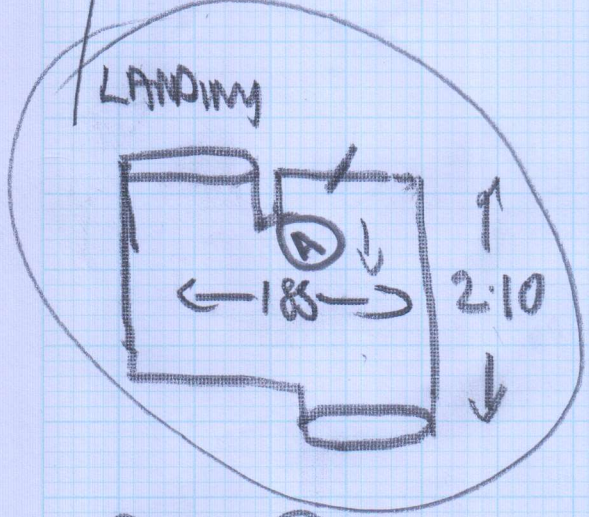

Job No: F25125
 Name: RGA
 Address: 1 CALHOUN MANSION
 ELECTRIC PARADE SUBDIVISION
 KT65NY
 Tel:
 Sheet: 1 of 2

STOCK NATURAL HCS10

5.00 X 5
 7.90 X 5

12.90 X 5
 64.50^{sq}

790

Job No: F 25125
 Name: REA
 Address: 1 CALENDER MAWS
 ELECTRIC PARADES. SULLIVAN
 KT65NY
 Tel:
 Sheet: 2 of 2

Lower Bedroom

BACK UP
 1" IN PORTLAND
 + TAKE AWAY
 RE 5"

STAIRS (4) - 45x75

- W1 - 85x110
- W2 - 110x76
- W3 - 85x115
- W4 - 105x75
- ST (4) - 45x75

- 1/2 Zone 155x194 ✓
- ST (4) - 45x75
- W5 - 85x110
- W6 - 110x76
- W7 - 85x115
- W8 - 105x75
- ST (4) - 45x75