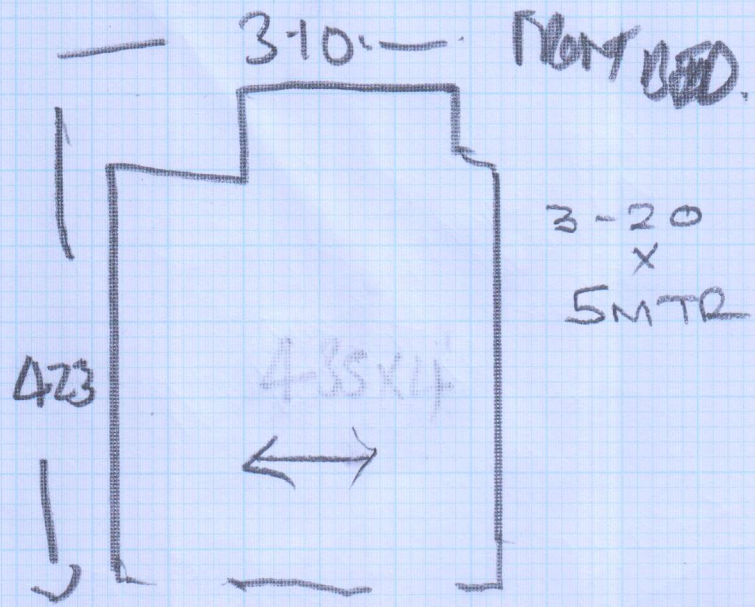

Job No: F25127
 Name: PAROUST
 Address: 25^A FEENHURST RD
 LONDON. SW6 7JN
 Tel: _____
 Sheet: 1 of 1.

OLD DOWN
 Easy way
 + Change floor
 weight

BACK VIEW

- ELEMENTS PLAIN
- ELPLA - 28 (COAST)
 - 3-20 x 5 MTR (FRONT)
 - 3-30 x 3 MTR (BACK)