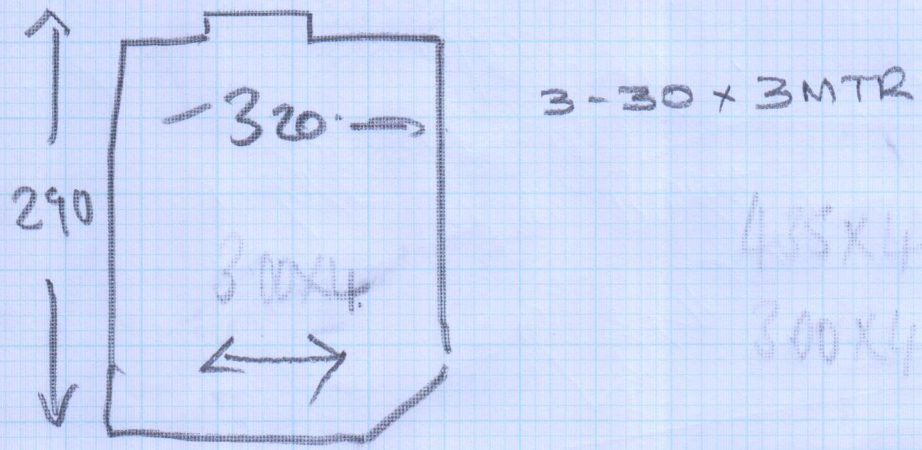

Job No: F25127
 Name: PAROUST
 Address: 25^A FEENHURST RD
 LONDON. SW6 7JN
 Tel: _____
 Sheet: 1 of 1.

OLD DOWN
 Easy way
 + Change floor
 weight

BACK VIEW

- ELEMENTS PLAIN
- ELPLA - 28 (COAST)
 - 3-20 x 5 MTR (FRONT)
 - 3-30 x 3 MTR (BACK)