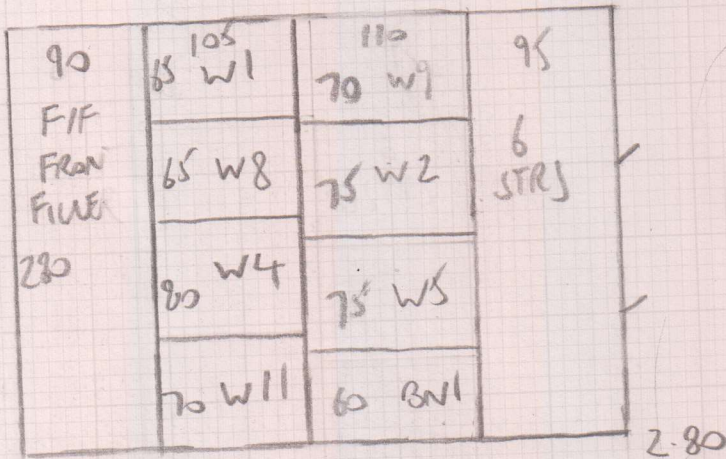

Job No: F25131
 Name: CHELSEA INTERIORS
 Address: 14 BUSHEY HILL RD
 SES SQF
 Tel:
 Sheet: 1 OF 3

TAKE AS
 PIECES & CUT ON
 SITE - TIGHT

+ .47M X 3.00M FOR 3 STAIRS.

Job No: F25131
 Name: CNEALSEA INTERIORS
 Address: 14 BUSHEY HILL ROAD
 SES SQF
 Tel:
 Sheet: 2 of 3

FIRST FLOOR

Job No: F25131
 Name: CHEWEA INTERIORS
 Address: 14 BUSNEY HILL ROAD
 SES SQF
 Tel:
 Sheet: 3 of 3

Top Floor

- 1 STR 79x50
- 1 W 80x58
- 2 W 95x64
- 3 W 115x72
- 4 W 82x72
- 3 STRS 84x50
- 5 W 93x65
- 6 W 115x70
- 7 W 102x80
- 8 W 78x57
- 1 SW 100x50