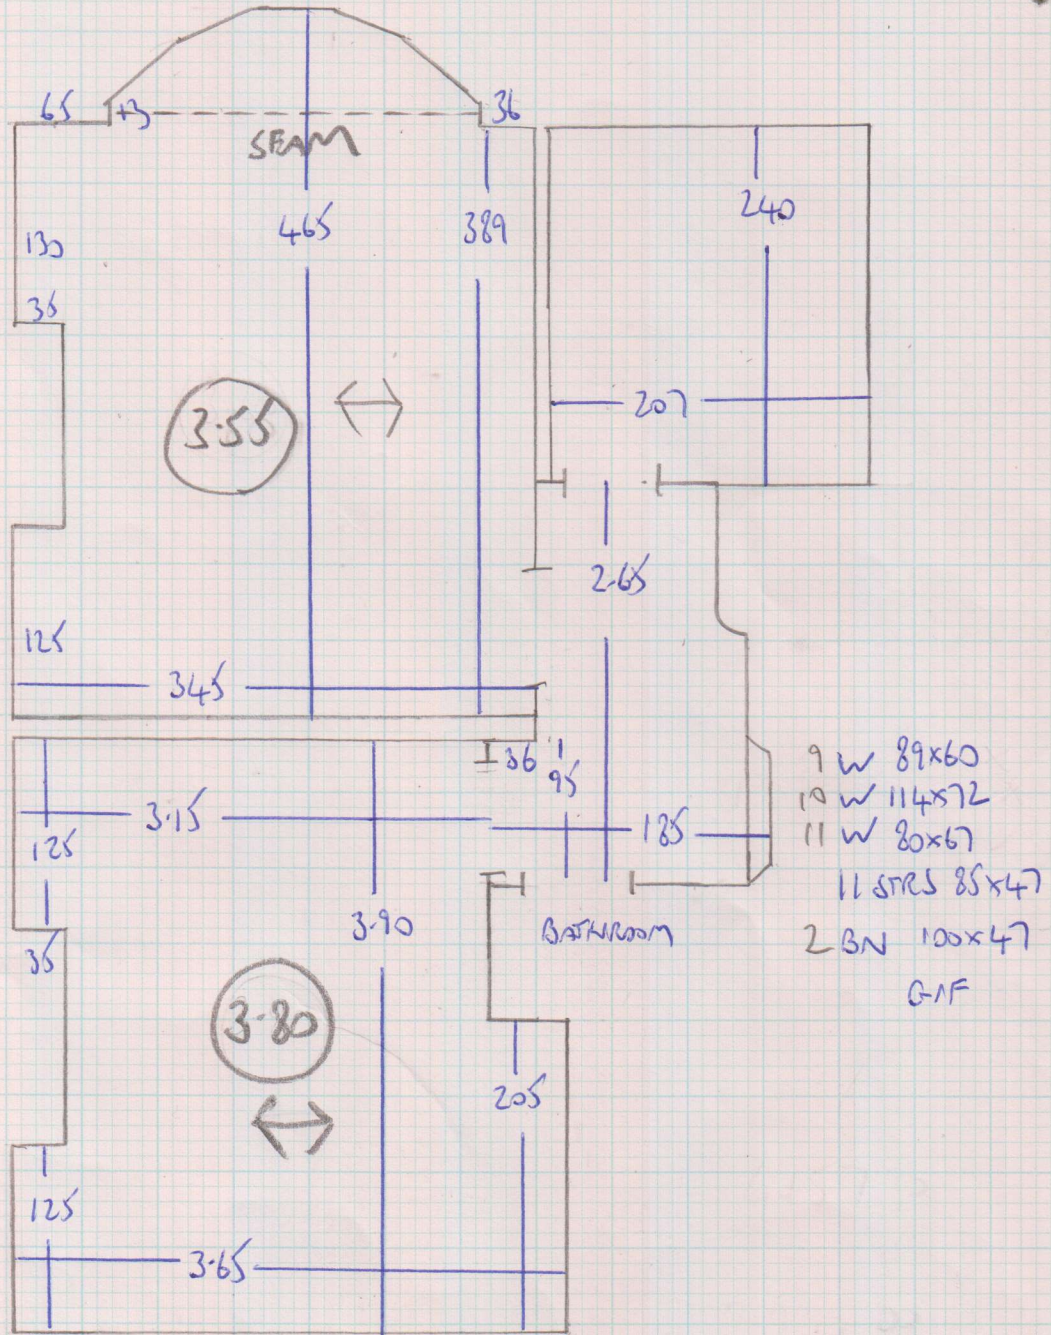

Job No: F25131
 Name: CHELSEA INTERIORS
 Address: 14 BUSHEY HILL RD
 SES SQF
 Tel:
 Sheet: 1 OF 3

TAKE AS
 PIECES & CUT ON
 SITE - TIGHT

+ .47M X 3.00M FOR 3 STAIRS.

Job No: F25131
 Name: CNEALSEA INTERIORS
 Address: 14 BUSHEY HILL ROAD
 SES SQF
 Tel:
 Sheet: 2 of 3

FIRST FLOOR

Job No: F25131
 Name: CHEWEA INTERIORS
 Address: 14 BUSNEY HILL ROAD
 SES SQF
 Tel:
 Sheet: 3 of 3

Top Floor

- 1 STR 79x50
- 1 W 80x58
- 2 W 95x64
- 3 W 115x72
- 4 W 82x72
- 3 STRS 84x50
- 5 W 93x65
- 6 W 115x70
- 7 W 102x80
- 8 W 78x57
- 1 SW 100x50