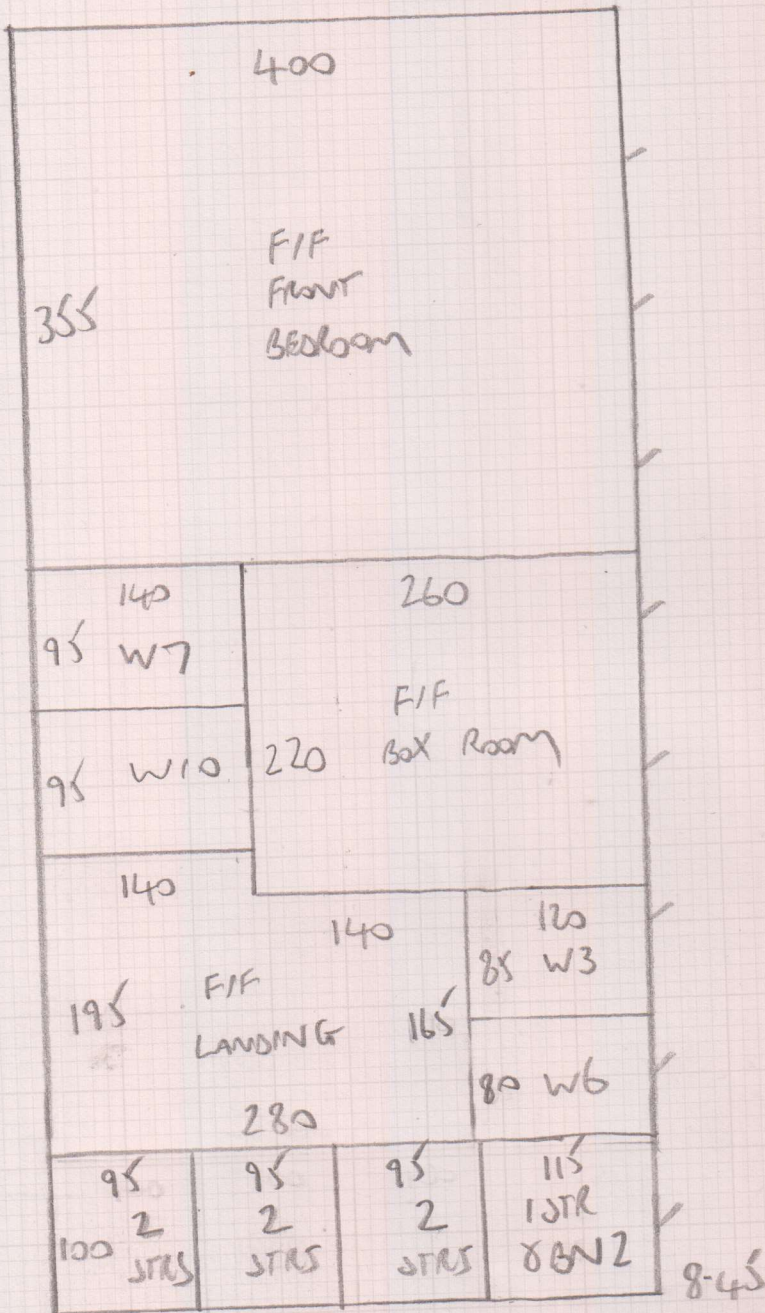

Job No: F25131
 Name: CHELSEA INTERIORS
 Address: 14 BUSHEY HILL RD
 SES SQF
 Tel:
 Sheet: 1 OF 3

TAKE AS
 PIECES & CUT ON
 SITE - TIGHT

+ .47M X 3.00M FOR 3 STAIRS.

Job No: F25131
 Name: CNEALSEA INTERIORS
 Address: 14 BUSHEY HILL ROAD
 SES SQF
 Tel:
 Sheet: 2 of 3

FIRST FLOOR

Job No: F25131
 Name: CHEWEA INTERIORS
 Address: 14 BUSNEY HILL ROAD
 SES SQF
 Tel:
 Sheet: 3 of 3

Top Floor

- 1 STR 79x50
- 1 W 80x58
- 2 W 95x64
- 3 W 115x72
- 4 W 82x72
- 3 STRS 84x50
- 5 W 93x65
- 6 W 115x70
- 7 W 102x80
- 8 W 78x57
- 1 SW 100x50