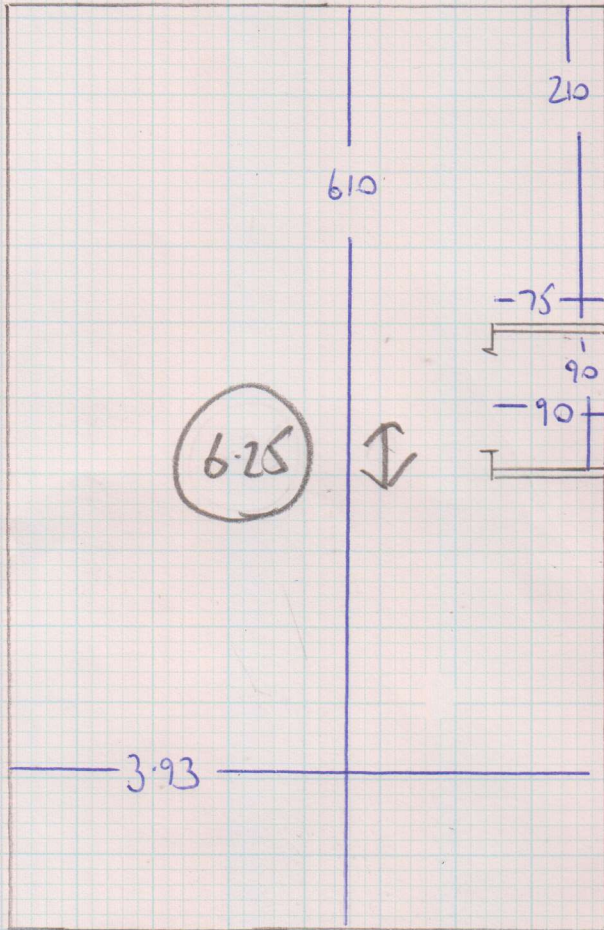

Job No: F25131
 Name: CHELSEA INTERIORS
 Address: 14 BUSHEY HILL RD
 SES SQF
 Tel:
 Sheet: 1 OF 3

TAKE AS
 PIECES & CUT ON
 SITE - TIGHT

+ .47M X 3.00M FOR 3 STAIRS.

Job No: F25131
 Name: CNEALSEA INTERIORS
 Address: 14 BUSHEY HILL ROAD
 SES SQF
 Tel:
 Sheet: 2 of 3

FIRST FLOOR

Job No: F25131
 Name: CHEWEA INTERIORS
 Address: 14 BUSNEY HILL ROAD
 SES SQF
 Tel:
 Sheet: 3 of 3

Top Floor

- 1 STR 79x50
- 1 W 80x58
- 2 W 95x64
- 3 W 115x72
- 4 W 82x72
- 3 STRS 84x50
- 5 W 93x65
- 6 W 115x70
- 7 W 102x80
- 8 W 78x57
- 1 SW 100x50