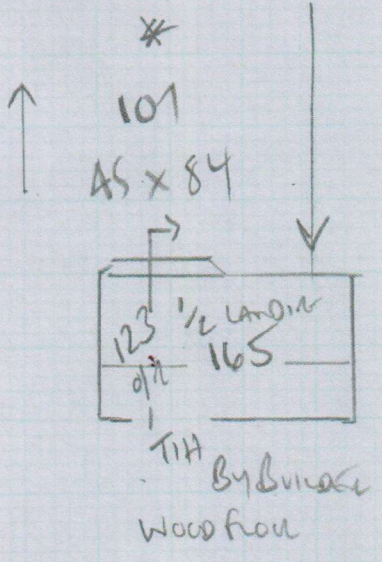

F25137  
 BILD  
 48 MALGRINE LED  
 WB 825

1 of 3

600

Ryafine Velvet AS  
 Colad 50?

JL SLATE BWE

Plan 1 600 x 500

Plan 2 750 x 500

Wb Bed 450 x 500

1800 x 500

90m<sup>2</sup>

750

Job No F25137  
 Name BIRD  
 Address 48 MALCRAYNE (over)  
 W6 8LJ  
 Tel  
 Sheet 2 of 3

mrcarpet  
 Job No:  
 Name:  
 Address:  
 F25137  
 BIND  
 48 MALLENGE COND  
 W682J  
 3 of 3

### **18.00m x 5.00m**

Cut plan 1	6.00m x 5.00m
Cut plan 2	7.50m x 5.00m
Loft bed	4.50m x 5.00m

=====  
**Total** **18.00m x 5.00m**  
=====

Many Thanks

Graham