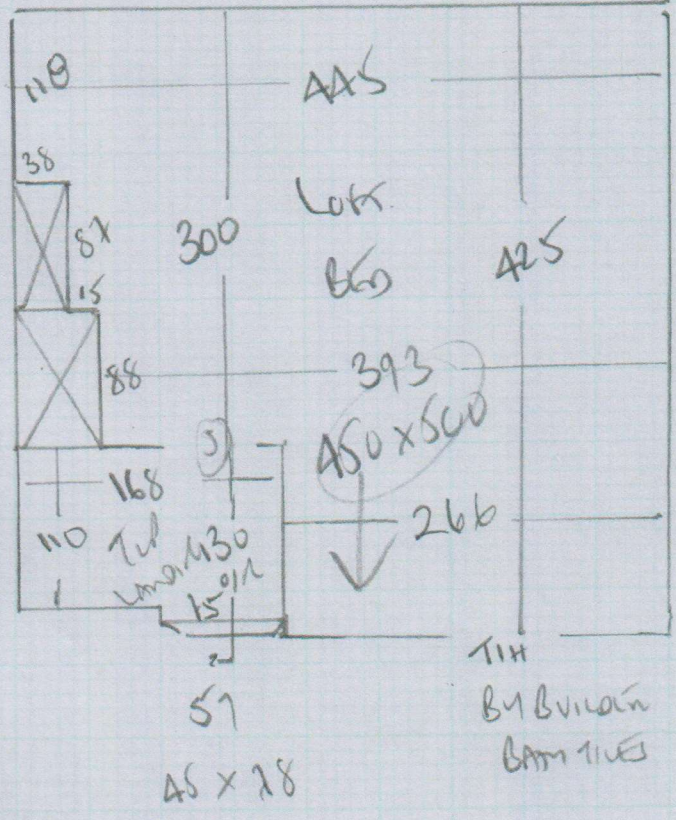

F25137  
 BILD  
 48 MALGRINE LED  
 WB 825

1 of 3

600

Ryafine Velvet AS  
 Colad 50?

JL SLATE BWE

Plan 1 600 x 500

Plan 2 750 x 500

Wb Bed 450 x 500

1800 x 500

90m<sup>2</sup>

750

Job No F25137  
 Name BIRD  
 Address 48 MALCRAYNE (over)  
 W6 8LJ  
 Tel  
 Sheet 2 of 3

mrcarpet  
 Job No:  
 Name:  
 Address:  
 F25137  
 BIND  
 48 MALLENGE COND  
 W682J  
 3 of 3

### **18.00m x 5.00m**

Cut plan 1	6.00m x 5.00m
Cut plan 2	7.50m x 5.00m
Loft bed	4.50m x 5.00m

=====  
**Total** **18.00m x 5.00m**  
=====

Many Thanks

Graham