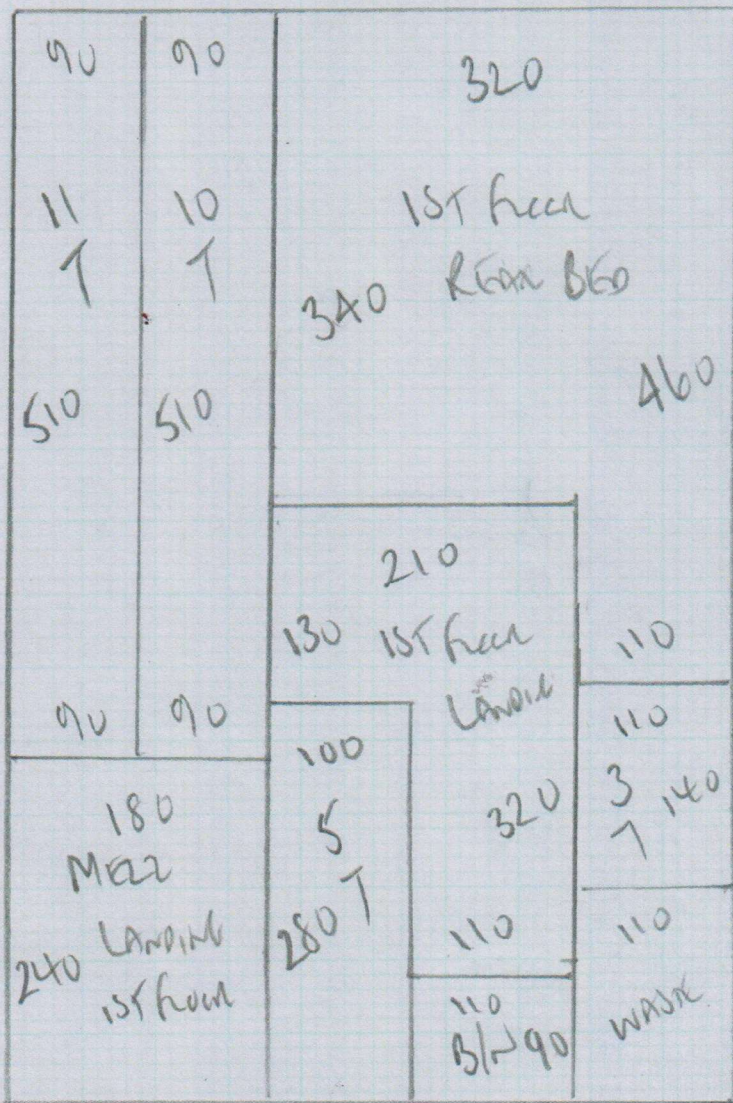

F25137  
 BILD  
 48 MALGRINE LED  
 WB 825

1 of 3

600

Ryafine Velvet AS  
 Colad 50?

JL SLATE BWE

Plan 1 600 x 500

Plan 2 750 x 500

Wb Bed 450 x 500

1800 x 500

90m<sup>2</sup>

750

Job No F25137  
 Name BIRD  
 Address 48 MALCRAYNE (over)  
 W6 8LJ  
 Tel  
 Sheet 2 of 3

mrcarpet  
 Job No:  
 Name:  
 Address:  
 F25137  
 BIND  
 48 MALLENGE COND  
 W682J  
 3 of 3

## ROLL BREAKDOWN

---

Job No: F25137  
Customer Name: Bird  
Carpet: Elveston Supreme (Ryafine Velvet )  
Colour: Slate Blue SD 17446

### **18.00m x 5.00m**

Cut plan 1	6.00m x 5.00m
Cut plan 2	7.50m x 5.00m
Loft bed	4.50m x 5.00m

=====  
**Total** **18.00m x 5.00m**  
=====

Many Thanks

Graham