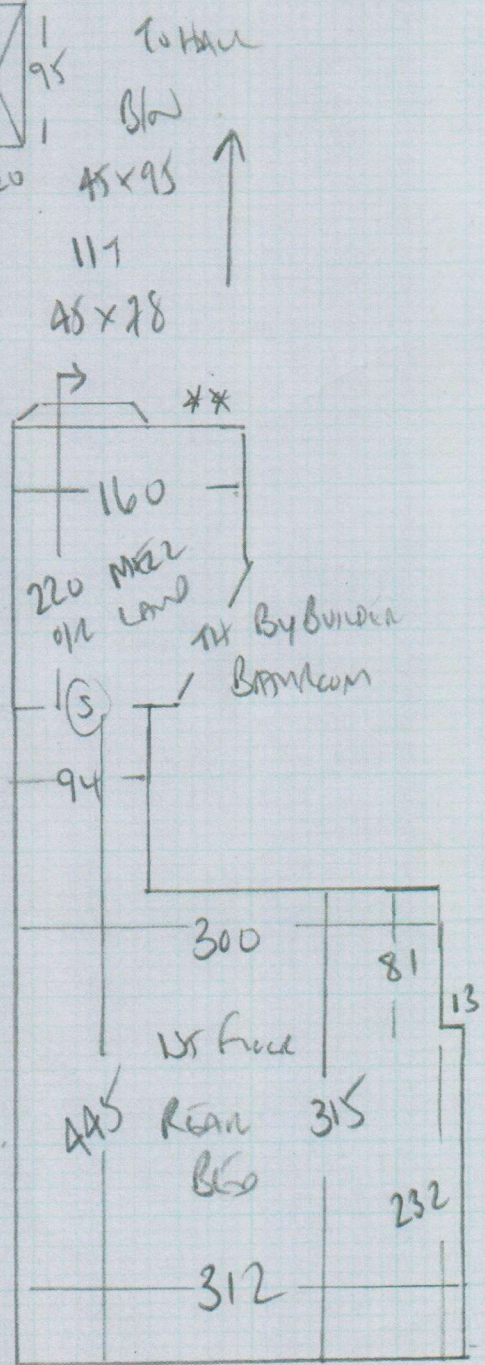

F25137  
 BILD  
 48 MALGRINE LED  
 WB 825

1 of 3

600

Ryafine Velvet AS  
 Colad 50?

JL SLATE BWE

Plan 1 600 x 500

Plan 2 750 x 500

Wb Bed 450 x 500

1800 x 500

90m<sup>2</sup>

750

Job No F25137  
 Name BIRD  
 Address 48 MALCRAYNE (over)  
 W6 8LJ  
 Tel  
 Sheet 2 of 3

mrcarpet  
 Job No:  
 Name:  
 Address:  
 F25137  
 BIND  
 48 MALLENGE COND  
 W682J  
 3 of 3

### **18.00m x 5.00m**

Cut plan 1	6.00m x 5.00m
Cut plan 2	7.50m x 5.00m
Loft bed	4.50m x 5.00m

=====  
**Total** **18.00m x 5.00m**  
=====

Many Thanks

Graham