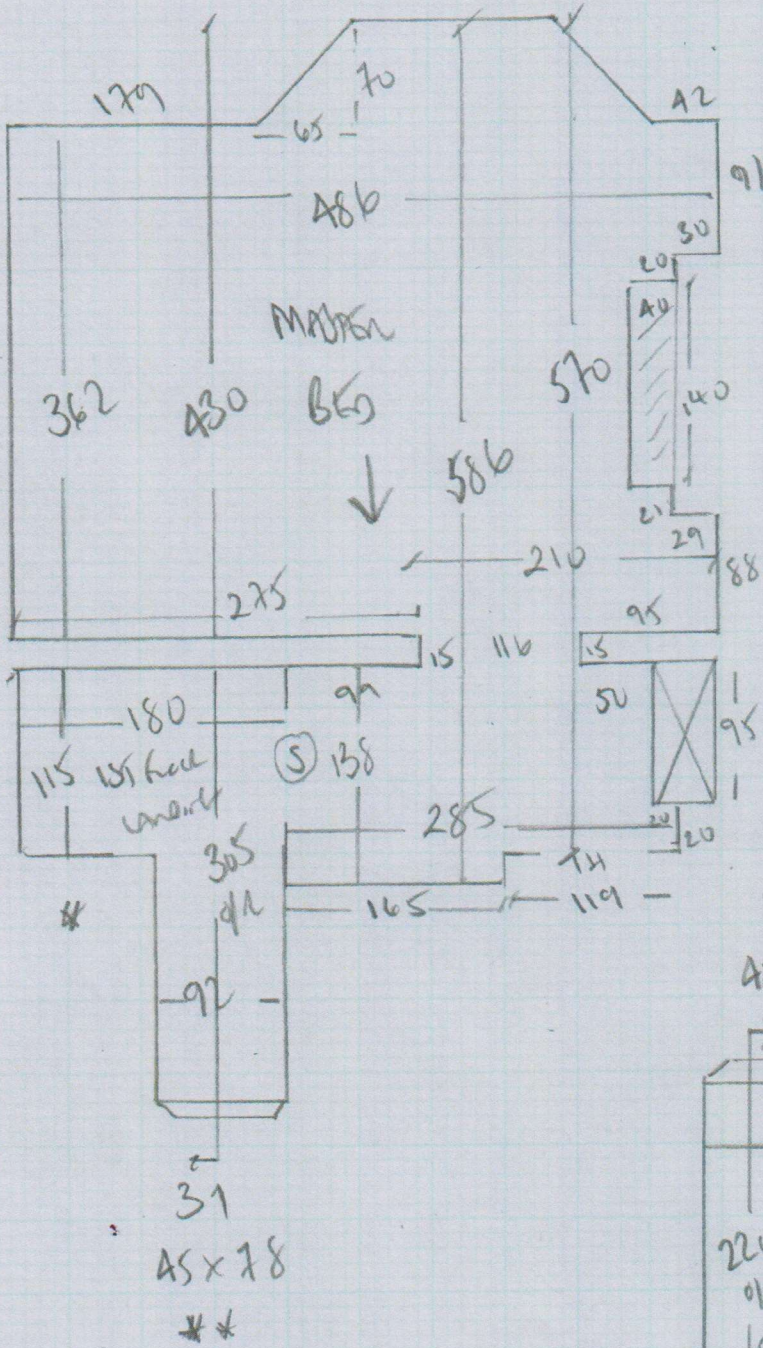

F25137  
 BILD  
 48 MALGRINE LED  
 WB 825

1 of 3

600

Ryafine Velvet AS  
 Colad 50?

JL SLATE BWE

Plan 1 600 x 500

Plan 2 750 x 500

Wb Bed 450 x 500

1800 x 500

90m<sup>2</sup>

750

Job No F25137  
 Name BIRD  
 Address 48 MALCRAYNE (over)  
 W6 8LJ  
 Tel  
 Sheet 2 of 3

mrcarpet  
 Job No:  
 Name:  
 Address:  
 F25137  
 BIND  
 48 MALLENGE COND  
 W682J  
 3 of 3

### **18.00m x 5.00m**

Cut plan 1	6.00m x 5.00m
Cut plan 2	7.50m x 5.00m
Loft bed	4.50m x 5.00m

=====  
**Total** **18.00m x 5.00m**  
=====

Many Thanks

Graham