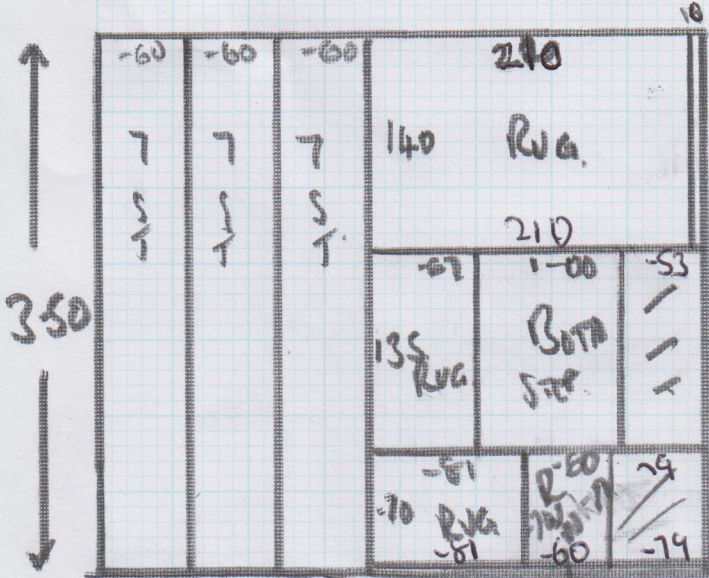

Job No: F 25141
 Name: HAZOVIC
 Address: 10 COMBRAGH Mews
 LONDON W14 9HW
 Tel: 07940 773094
 Sheet: 2 of 2

ADRIAN SPEAK TO GUY

BELGRAVE 50 150
 3-50 X 4.00

35 WHIPPING
 RUGS

- 210 X 140
- 67 X 135
- 81 X 70

WHP. DOWN
 SIDES STAIRS

CLOSE CORNER
 BOTTOM STEP
 + ALLOW FOR
 VENT

RISER - 20 X 60

ST (12) - 45 X 60 WHIPPED

RISER - 20 X 60

STAIRS (9) - 45 X 60

mrcarpet
 Job No: F25141
 Name: HADZOVICH
 Address: 10 COMERAGH MEWS LONDON W14 9HW
 Tel: 079 40 773099
 Sheet: 1 of 2

LEWIS 27

80 / 10 / 10 SWD

N 2 WOOL RICH PAIN

RIVIERA BARR

DEMONTION PLAINS NORTICAL

RUGS

81 X 70

67 X 135