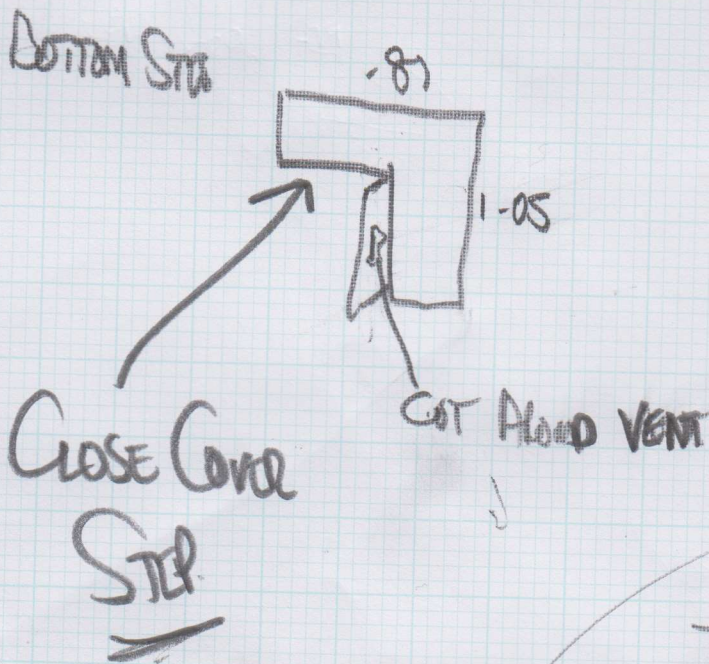

WHP. DOWN
 SIDES STAIRS

CLOSE CORNER
 BOTTOM STEP
 + ALLOW FOR
 VENT

RISER - 20 X 60

ST (12) - 45 X 60 WHIPPED

RISER - 20 X 60

STAIRS (9) - 45 X 60

mrcarpet
 Job No: F25141
 Name: HADZOVICH
 Address: 10 COMERAGH MEWS LONDON W14 9HW
 Tel: 079 40 773099
 Sheet: 1 of 2

LEWIS 27

80 / 10 / 10 SWD

N 2 WOOL RICH PAIN

RIVIERA BARR

DEMONTION PLAINS NORTICAL

RUGS

81 X 70

67 X 135