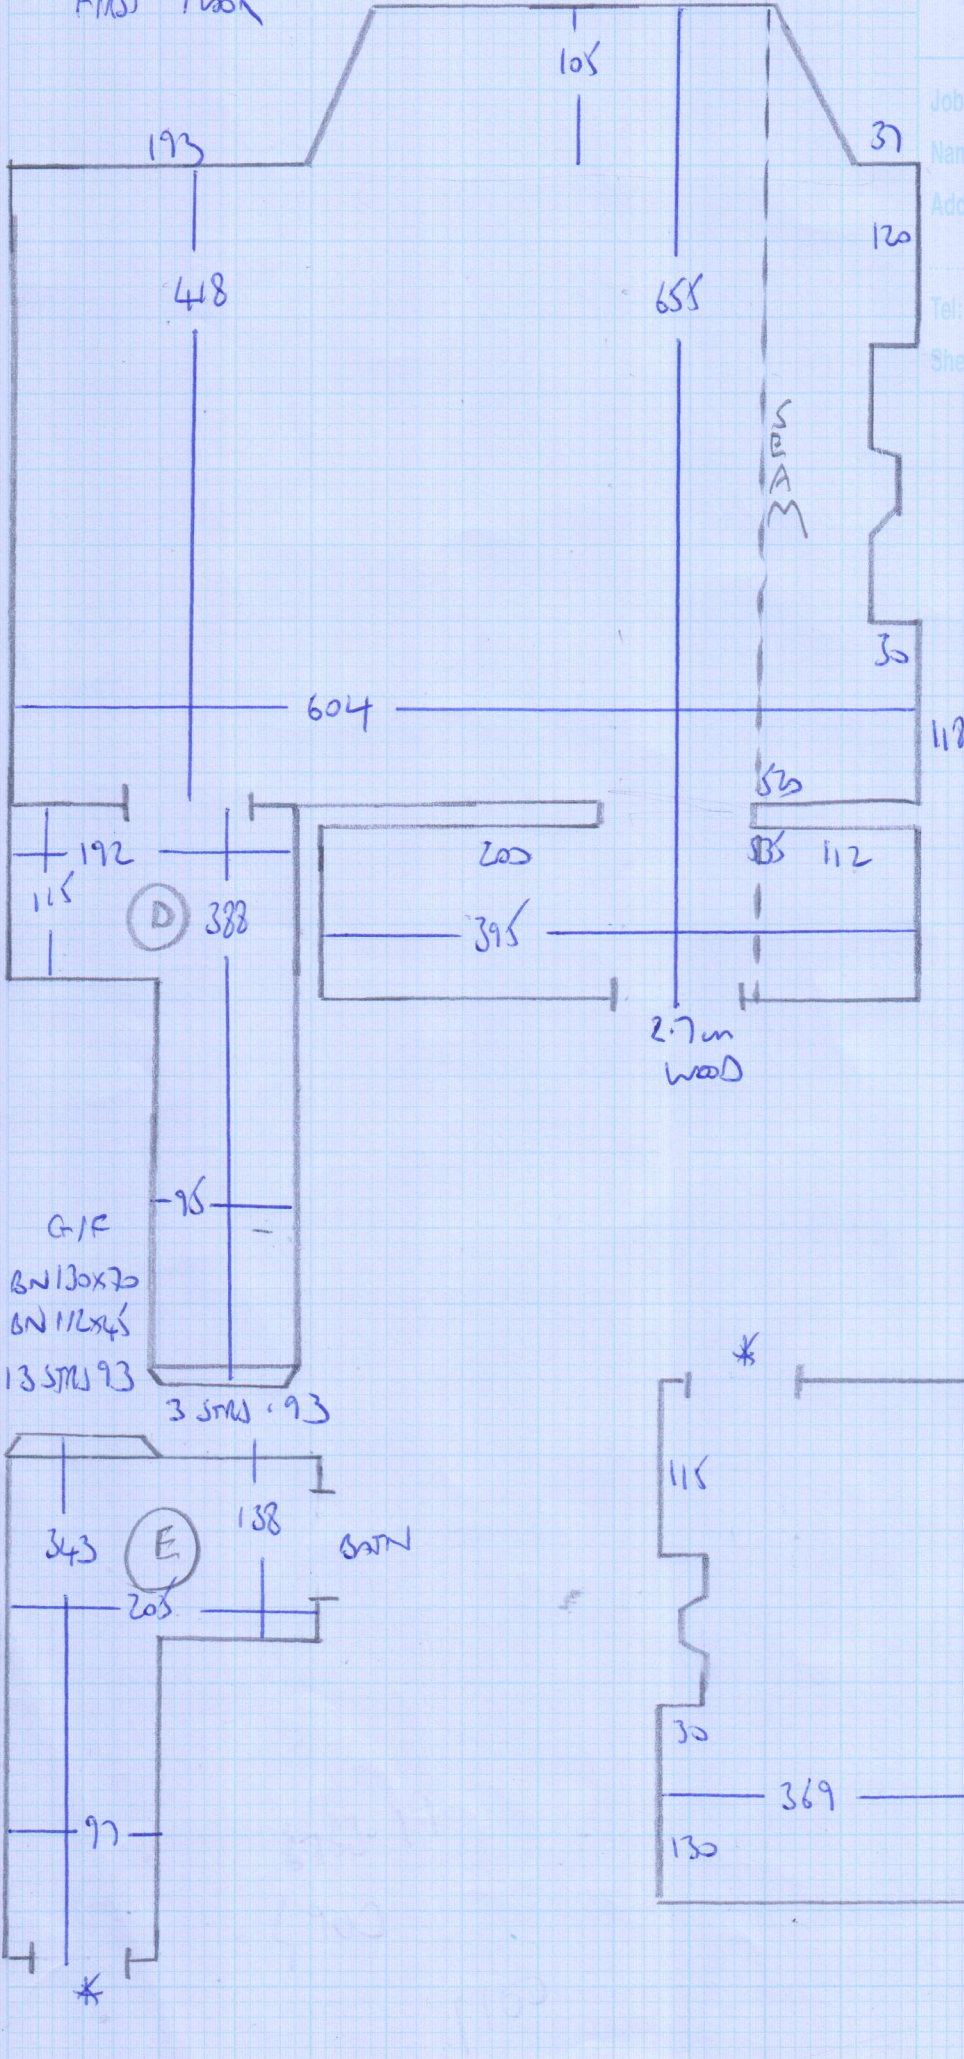

FIRST FLOOR ONLY

mrcarpet
SERVING THE YEARS

Job No: F25150
Name: HAMILTON
Address: 64 GOLDSMITH AVE
W3 6HN
Tel:
Sheet: 1 of 3

8-90
6-70
15.60m x 5.00m

Stock NATURAL 4 - HC-S10

3792.50

2700.00

FIRST FLOOR ONLY

Job No: F25150
 Name: HAMILTON
 Address: 64 COLASWYN AVE
 W3 6HN
 Tel:
 Sheet: 2 of 3

FIRST FLOOR

Job No: F25150
Name: HAMMOND
Address: 64 GOLDSMITH AVENUE
W3 6HN
Tel:
Sheet: 3 of 3

26
5
4
13
5
5

G/F
6W 130x70
6W 112x45
13 SPM 93
3 SPM 93