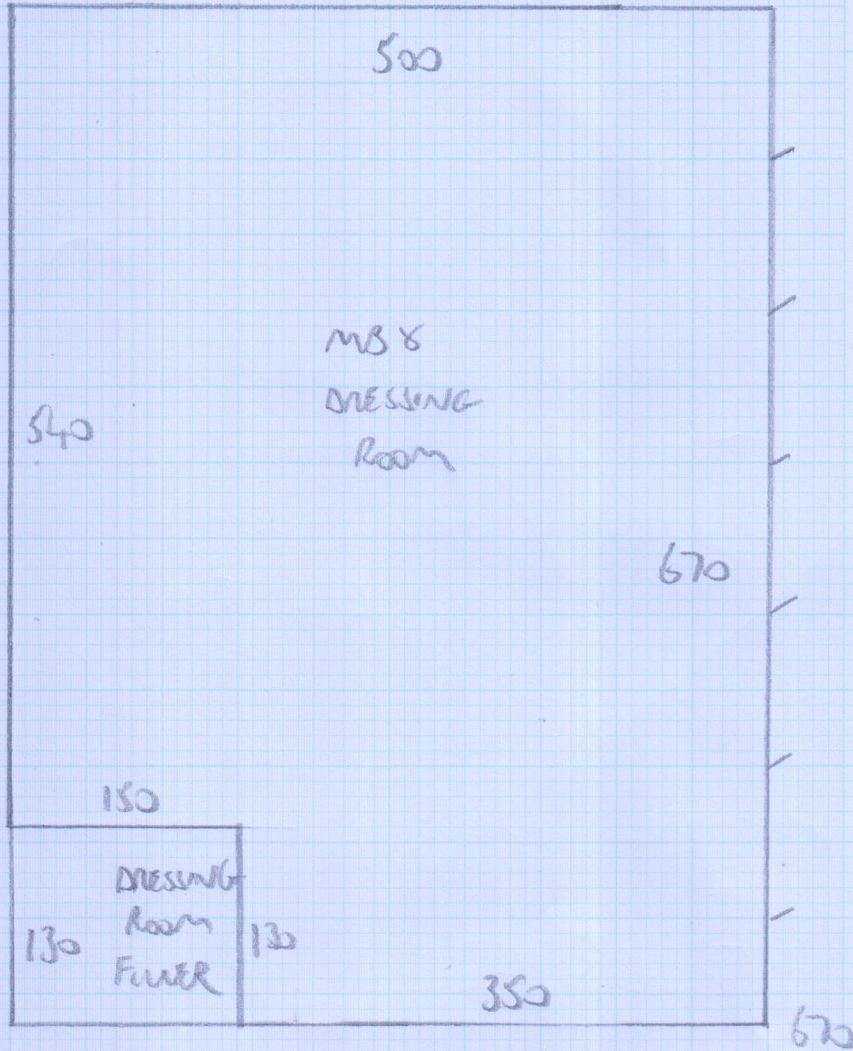

FIRST FLOOR ONLY

mrcarpet
SERVING THE YEARS

Job No: F25150
Name: HAMILTON
Address: 64 GOLDSMITH AVE
W3 6HN
Tel:
Sheet: 1 of 3

8-90
6-70
15.60m x 5.00m

Stock NATURAL 4 - HC-S10

3792.50

2700.00

FIRST FLOOR ONLY

Job No: F25150
 Name: HAMILTON
 Address: 64 COLASWYN AVE
 W3 6HN
 Tel:
 Sheet: 2 of 3

FIRST FLOOR

Job No: F25150
Name: HAMMOND
Address: 64 GOLDSMITH AVENUE
W3 6HN
Tel:
Sheet: 3 of 3

26
5
4
13
5
5

G/F
6W 130x70
6W 112x45
13 SPM 93
3 SPM 93