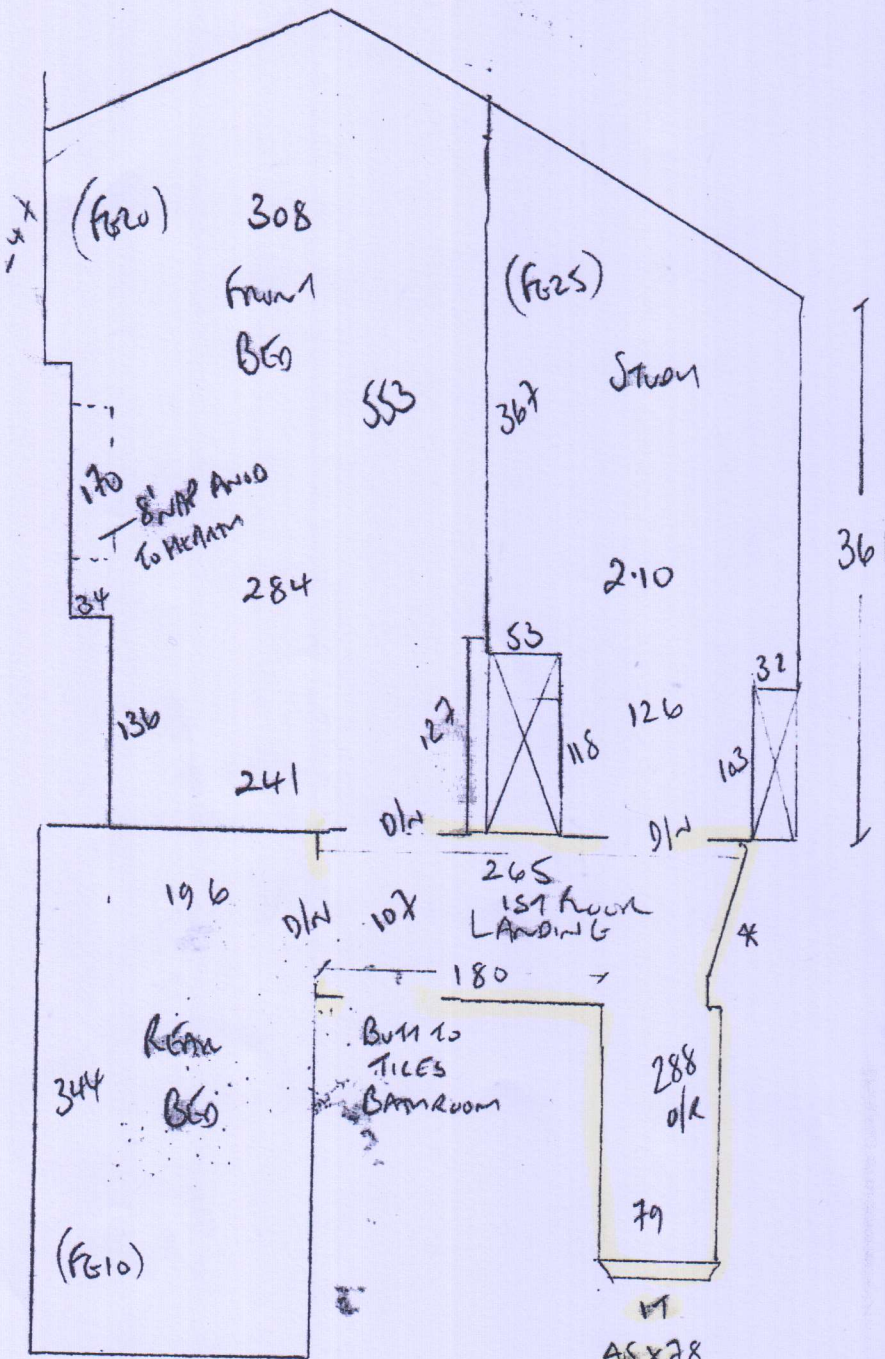

Job No: R25153
 Name: TINNE
 Address: PALM BEACH GOTTAGE
 47 ADALATA STREET
 Tel: SW6
 Sheet: 1 of 2

OR

Mississippi
 Carol WS120
 425 x 400

17m²

200 x 400
 8m²

F25153

~~F16062~~

Time

47 ADALATA ST

SW6

2 of 2

~~3 of 4~~

1) Stairs + Landings

Option 1

To Hall (wood floor)

BLN

45 x 90

117

45 x 77

Wood floors

UPlift FELT BACK ON T/AINE
& SLEDGE (BRAND NEW)

QUOTE
MISSISSIPPI
STRIFE

WS120

Close Cover

1st floor only