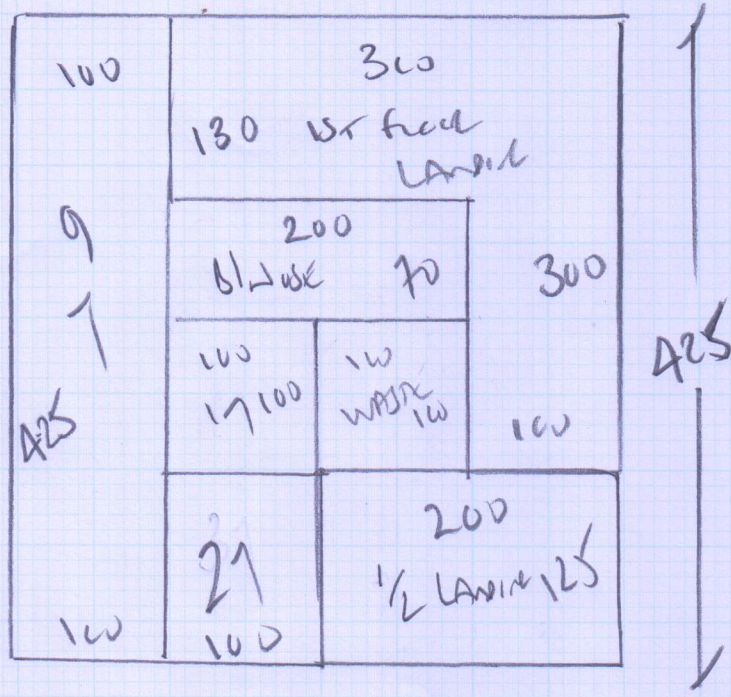

Job No: R25153
 Name: TINNE
 Address: PALM BEACH GOTTAGE
 47 ADALATA STREET
 Tel: SW6
 Sheet: 1 of 2

OR

Mississippi
 Carol WS120
 425 x 400

17m²

200 x 400
 8m²

F25153

~~F16062~~

Time

47 ADALATA ST

SW6

2 of 2

~~3 of 4~~

1) Stairs + Landings

Option 1

To Hall (wood floor)

BLN

45 x 90

117

45 x 77

Wood floors

UPlift FELT BACK ON T/AINE
& SLEDGE (BRAND NEW)

QUOTE
MISSISSIPPI
STRIFE

WS120

Close Cover

1st floor only