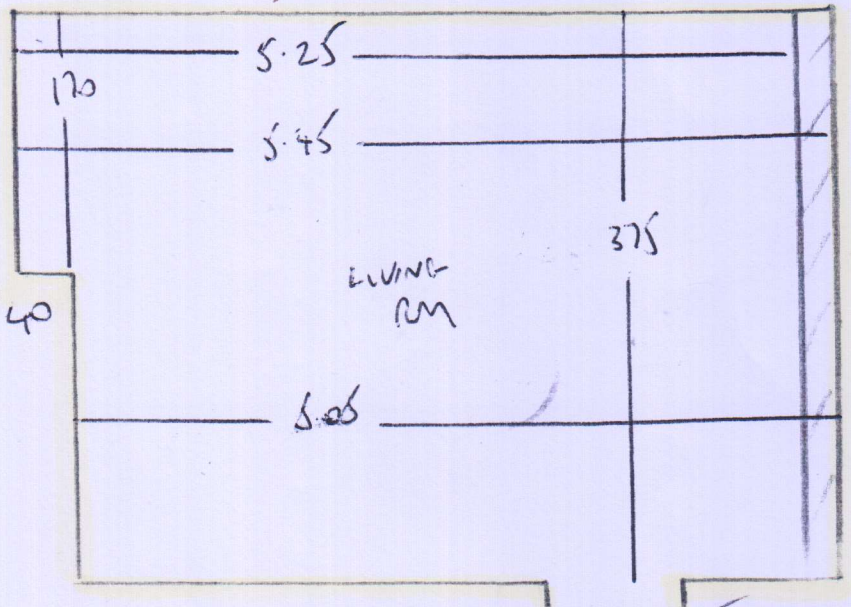

BOXED IN

F-25162

MUKADAM

FLAT 2

21 REDCLIFFE GONGS SWIR

1 of 1

WESTEND PRESTIGE
- PLATINUM
5.6m x 4.0m

WOOD TIE

WESTEND PRESTIGE

- PLATINUM

5.6m x 4.0m

PIPES NEAR SURFACE STICK SIE

NOT BEING

DONE

→