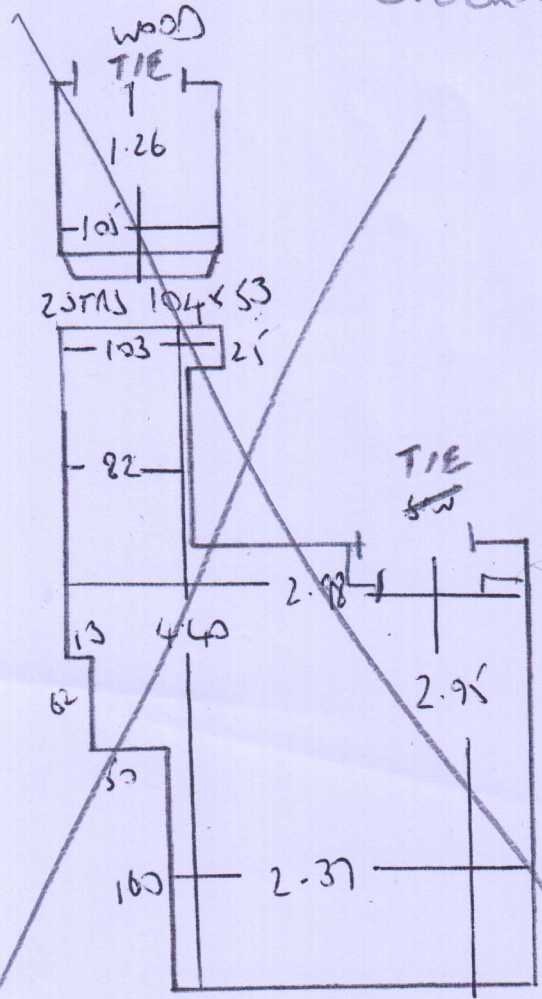

BOXED IN

F-25162

MUKADAM

FLAT 2

21 REDCLIFFE GONGS SWIR

1 of 1

WESTEND PRESTIGE
- PLATINUM
5.6m x 4.0m

WOOD TIE

WESTEND PRESTIGE

- PLATINUM

5.6m x 4.0m

PIPES NEAR SURFACE STICK SIE

NOT BEING

DONE

→