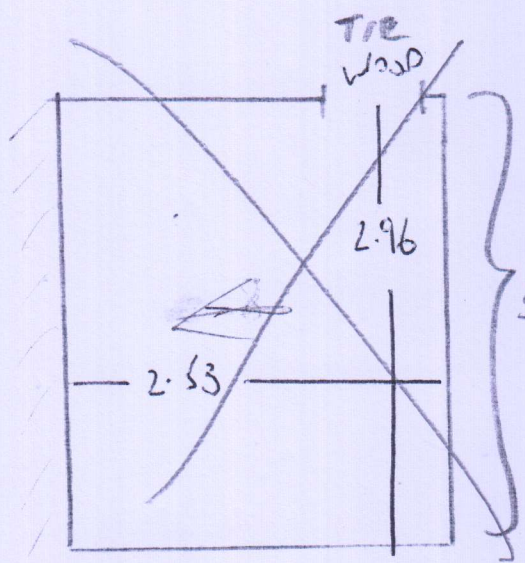

BOXED IN

F-25162

MUKADAM

FLAT 2

21 REDCLIFFE GONGS SWIR

1 of 1

WESTEND PRESTIGE
- PLATINUM
5.6m x 4.0m

WOOD TIE

WESTEND PRESTIGE

- PLATINUM

5.6m x 4.0m

PIPES NEAR SURFACE STICK SIE

NOT BEING

DONE

→