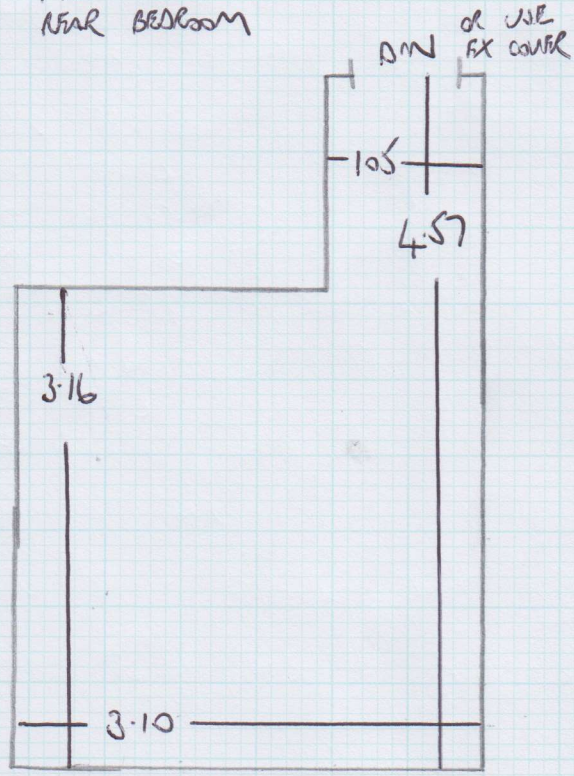

Job No: F25165
 Name: RICHMOND
 Address: 43 GOWAN AVENUE
 SW6 6RH
 Tel:
 Sheet: 1 of 1

FIRST FLOOR
 NEAR BEDROOM

MOORLAND TWIST
 - CREAM

5.10m x 5.00m
 = 25.50m²

FLOOR FROM TOP TO FIRST FLOOR

- 1 W 74x54 -
 - 2 W 90x55
 - 3 W 98x66
 - 4 W 66x56 -
 - 8 STAIRS .66
 - 5 W 74x54 -
 - 6 W 93x57
 - 7 W 98x70
- FIRST FLOOR