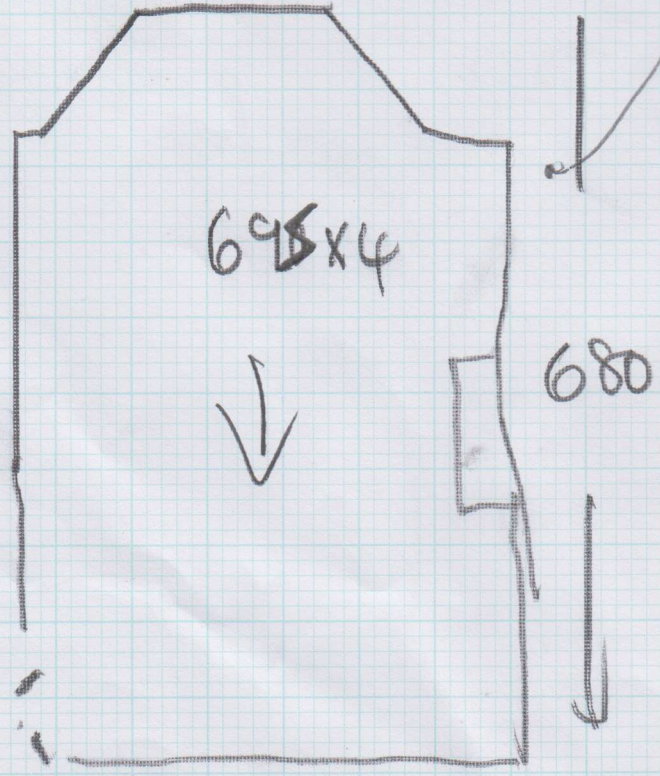

Job No: **F25169 LA**
 Name: **PUDU - VILA**
 Address: **FLAT 3 HAMILTON CT**
65-67 LONGRIDGE ROAD
LONDON SW5 9SG
 020-7373-2607
 Sheet: 1 of 1

400 X 4

Old Down PLYWOOD

DOORS
TIGHT

WASTE TO WARDROBE

2 X 8' T.M.

WOOD

LOUNGE
3.70

UPHST MUNE

POOR New
GRIPPER LOUNGE
SLOW-TWIST SUE

SLO 5031

~~OR~~
~~RETURN 50~~
~~50/50~~