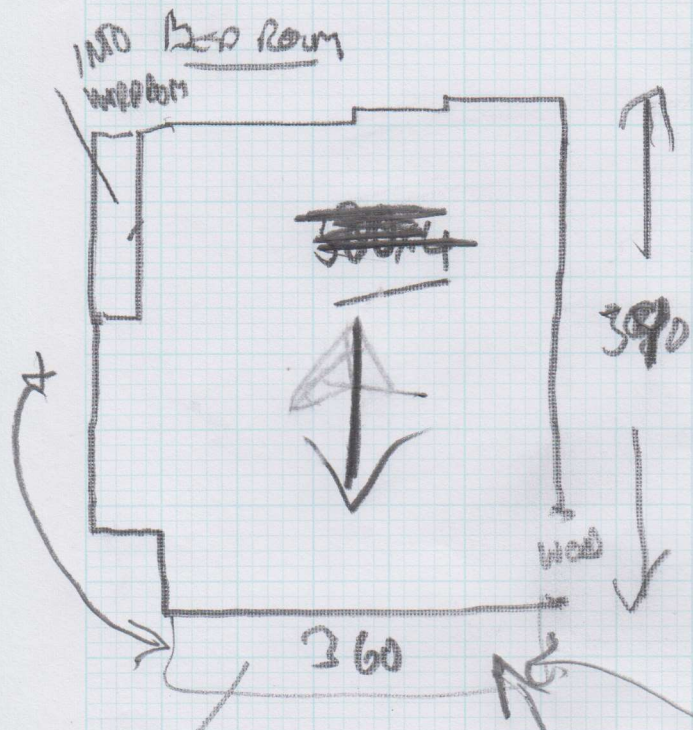

Job No: **F25169 LA**
 Name: **PUDU - VILA**
 Address: **FLAT 3 HAMILTON CT**
65-67 LONGRIDGE ROAD
LONDON SW5 9SG
 020-7373-2607
 Sheet: 1 of 1

400 X 4

Old Down PLYWOOD

DOORS
TIGHT

WASTE TO WARDROBE

2 X 8' T.M.

WOOD

LOUNGE
3.70

UPHST MUNE

POOR New
GRIPPER LOUNGE
SLOW-TWIST SUE

SLO 5031

~~OR~~
~~RETURN 50~~
~~50/50~~