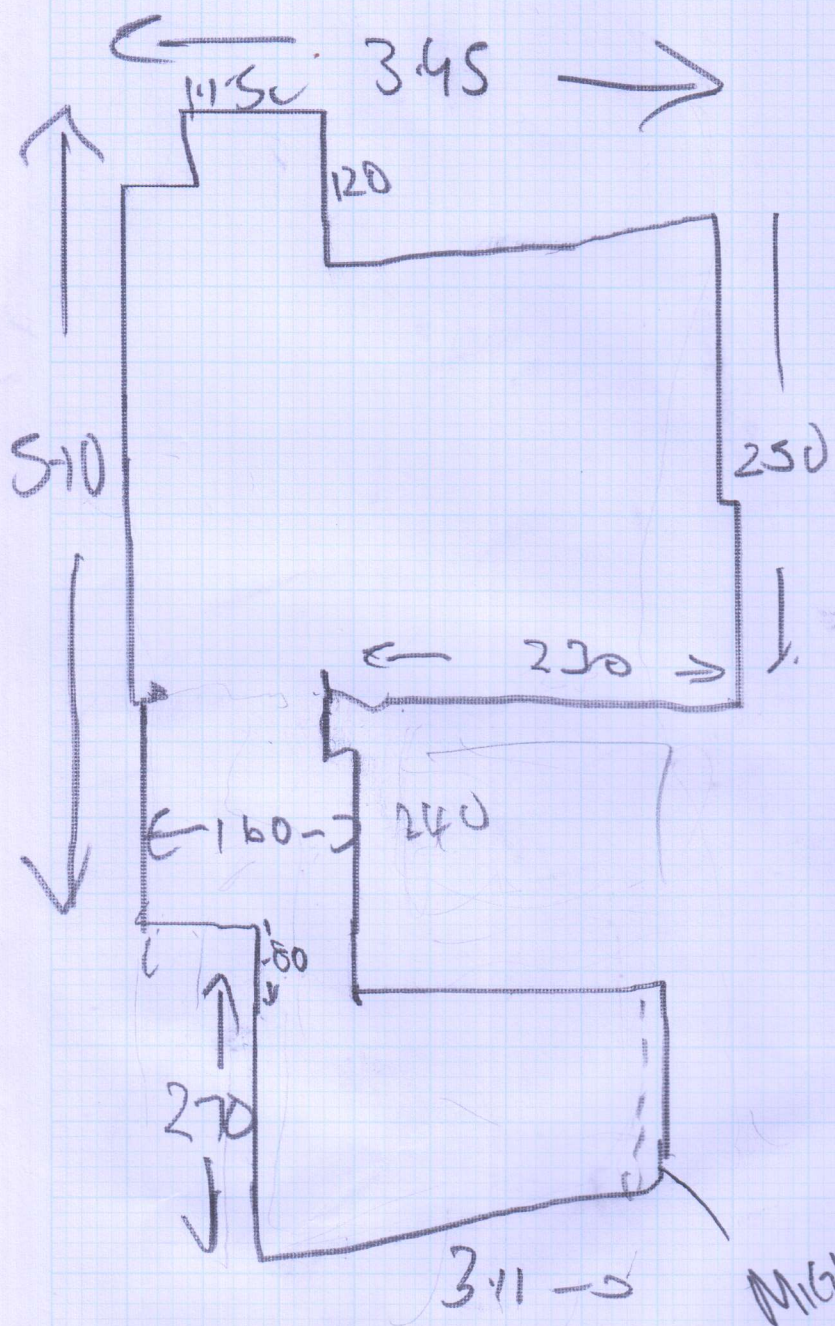

Job No: F25178  
Name: RATAJOVA  
Address: 65 PRINCEDALE RD  
LONDON W11 4NL  
Tel:  
Sheet: 2 of 2

Old Down

Tile

ON RG

NO BAR

MIGHT NEED SAND FILL