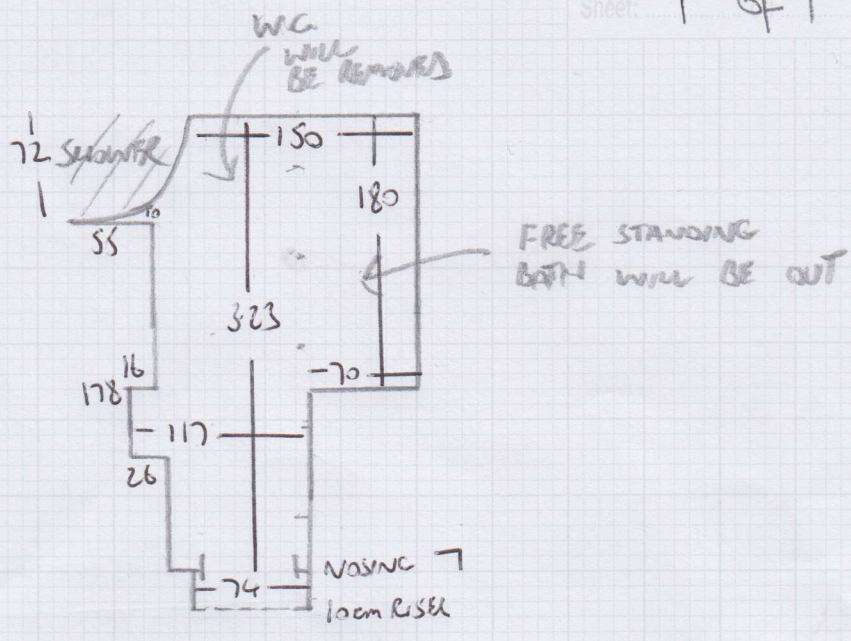

Job No: F25196
Name: EDWARDS
Address: 9 ATWOOD ROAD
W6 9HX
Tel:
Sheet: 1 of 1

2 BOXES

KARUDEAN VAN GOGH
- RECLAIMED MAPLE VGW-71T